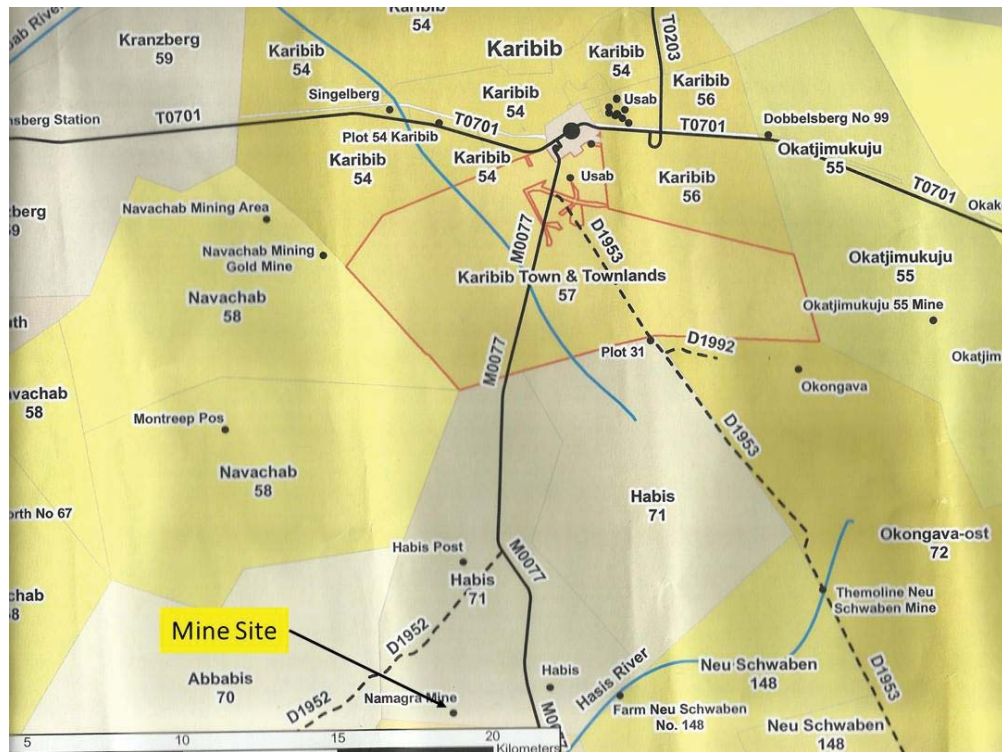

4. Project Description

4.1 Project Location

The marble and granite mining operation is located about 20km south of Karibib at the NAMAGRA Mine site. The project location is best appreciated in the figures below:

Figure 1: NAMAGRA Mine Site (20km south of Karibib)

Figure 2: NAMAGRA Mine (on Farm Habis)