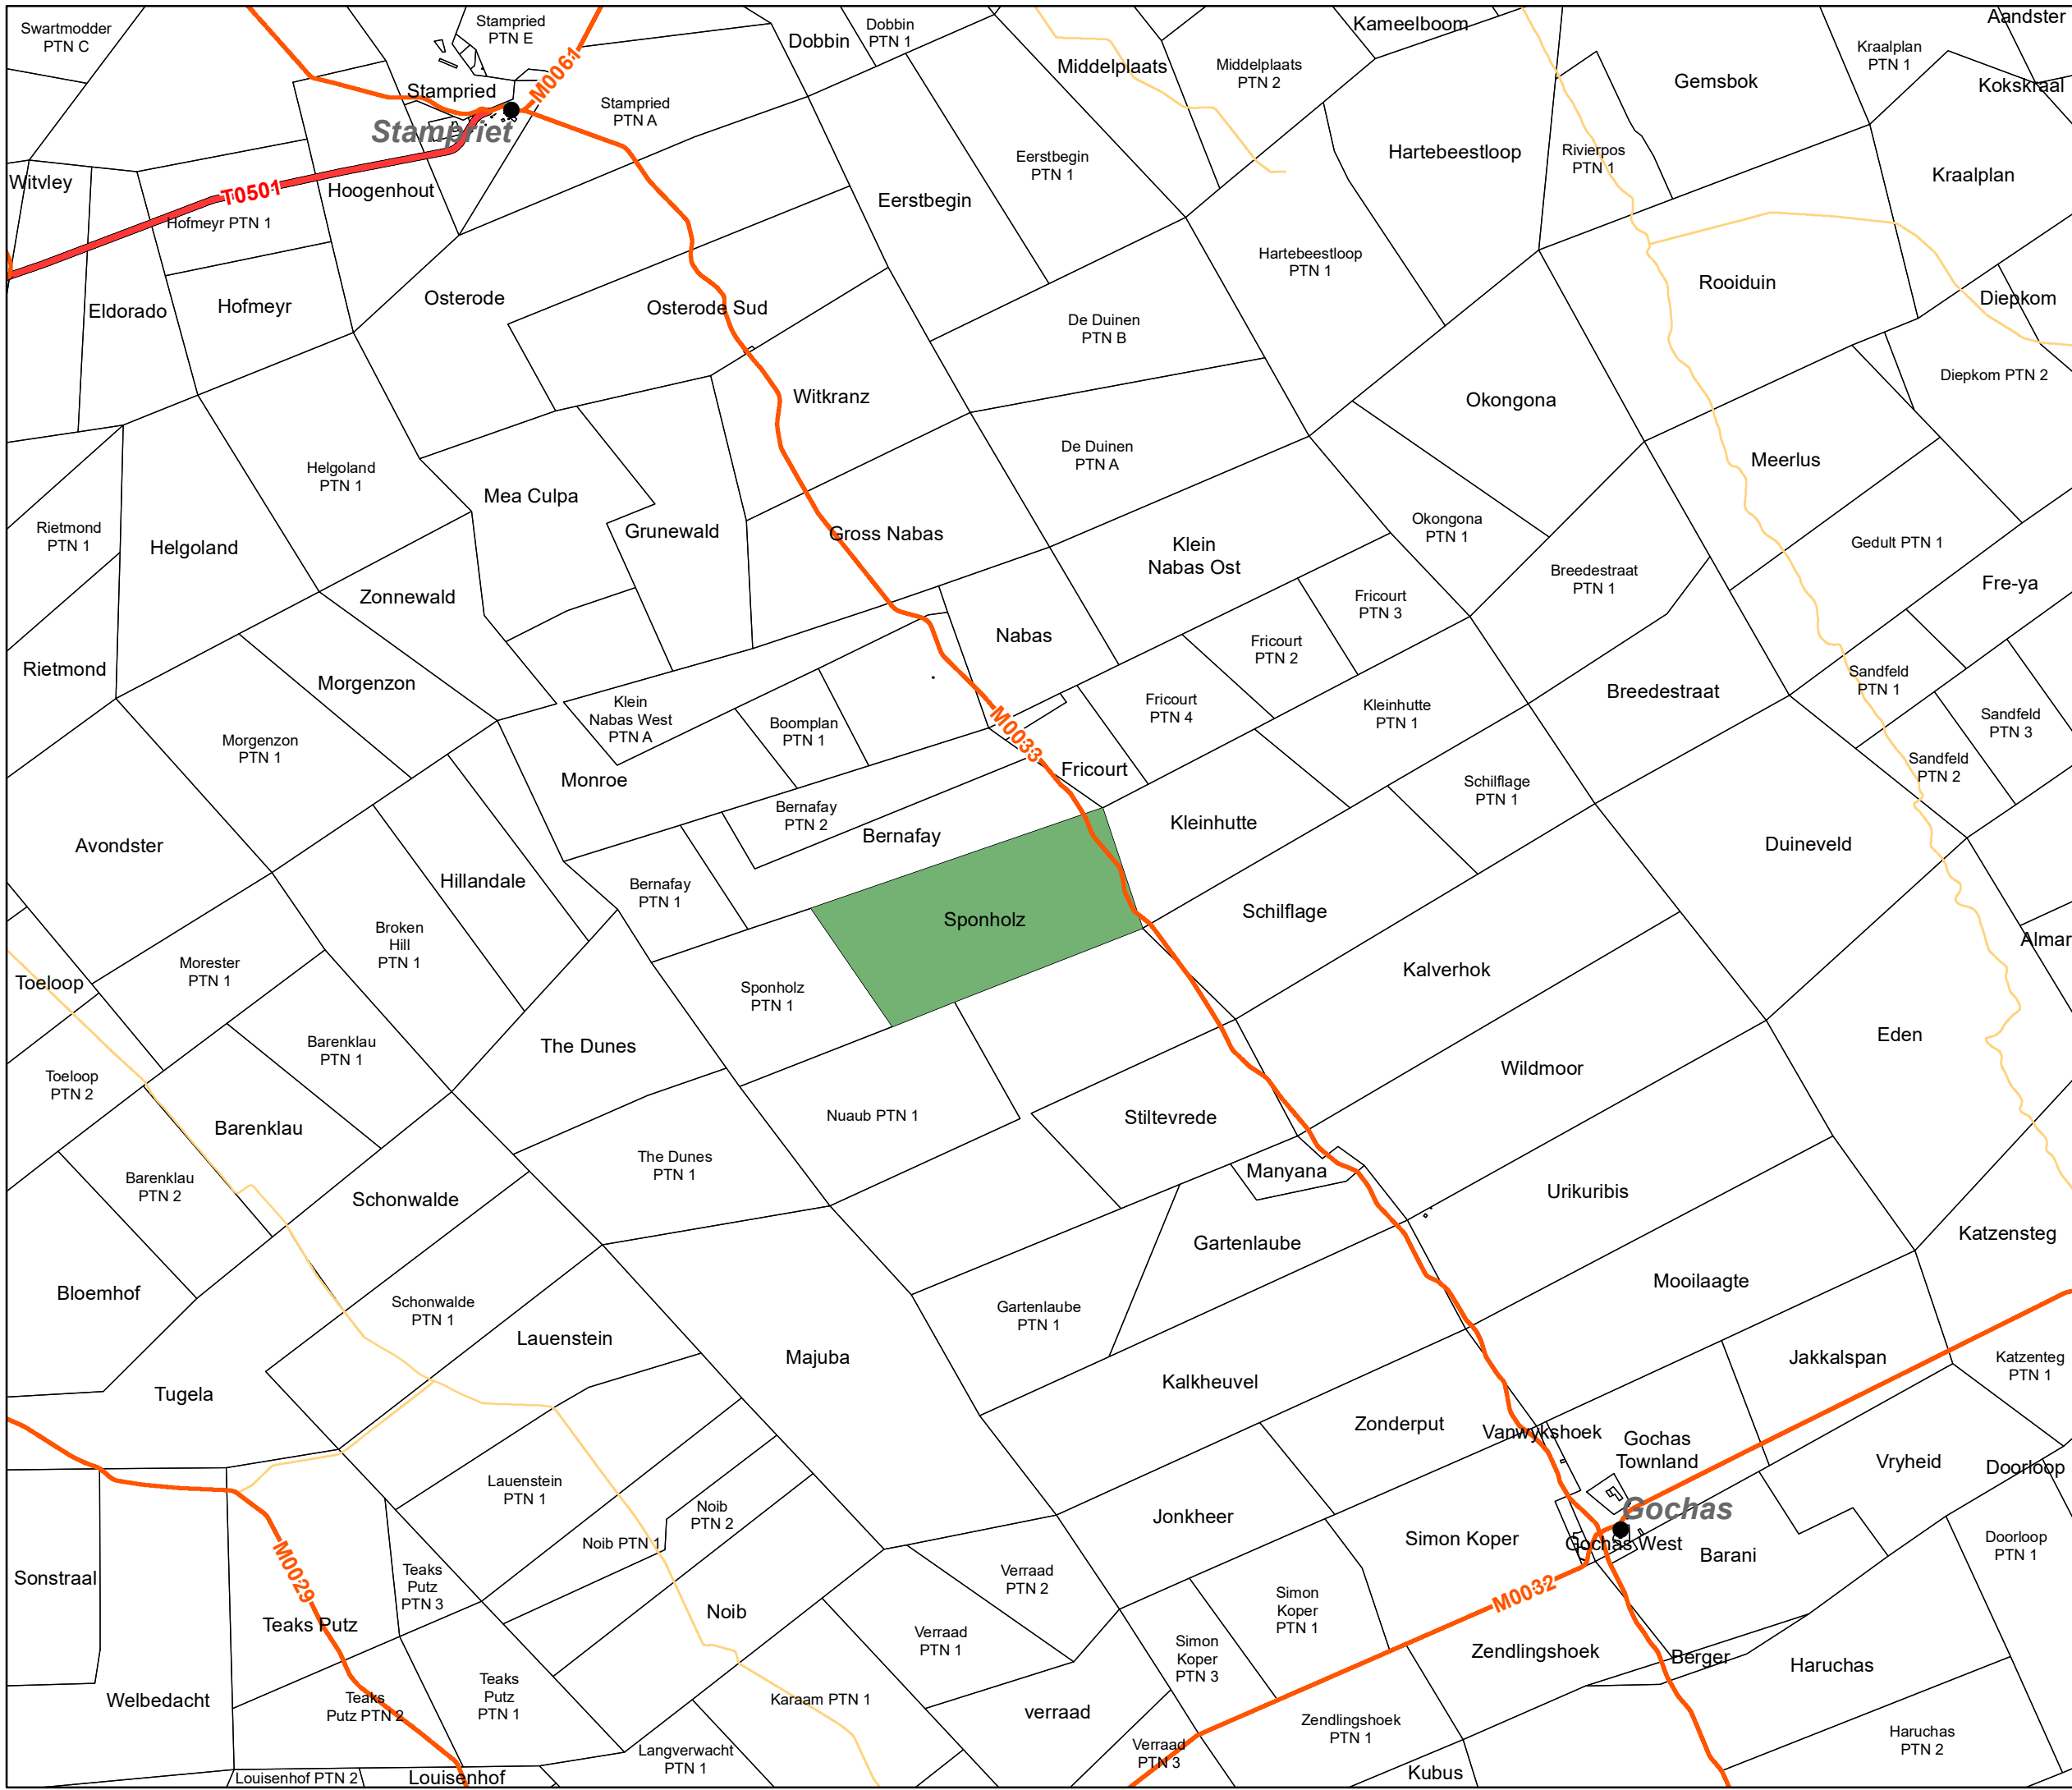

# Rem. Farm Sponholz No. 140

Coordinates:  
Lat: -24.625311  
Long: 18.626078

-24.625311 18.626078 Rem. Farm Sponholz No. 140

**Legend**  
Rem. Farm Sponholz

Google Earth

Image © 2023 Maxar Technologies

600 m

# Sponholz No.140/REM Hardap

- Legend**
- Towns
  - Main Roads
  - Sponholz No.140/REM
  - Trunk Roads
  - District Roads
  - Farm Portions

## Locality Map

NOTES: The copyright of this drawing is reserved

PREPARED BY:

P O BOX 11929  
Klein Windhoek  
WINDHOEK  
CELL: 0811295759  
TEL: 061-300820  
FAX:061-401294

SURVEY:	DATE: August 2022
DESIGN: Urban Green	DATE: August 2022
DRAWN: GeoBusinessSolutions	DATE: August 2022
DRAWING NO: Sponholz/rem LocalityMap	
SCALE	0 0.75 1.5 3 4.5 6 7.5 9 Kilometers 1:250,000