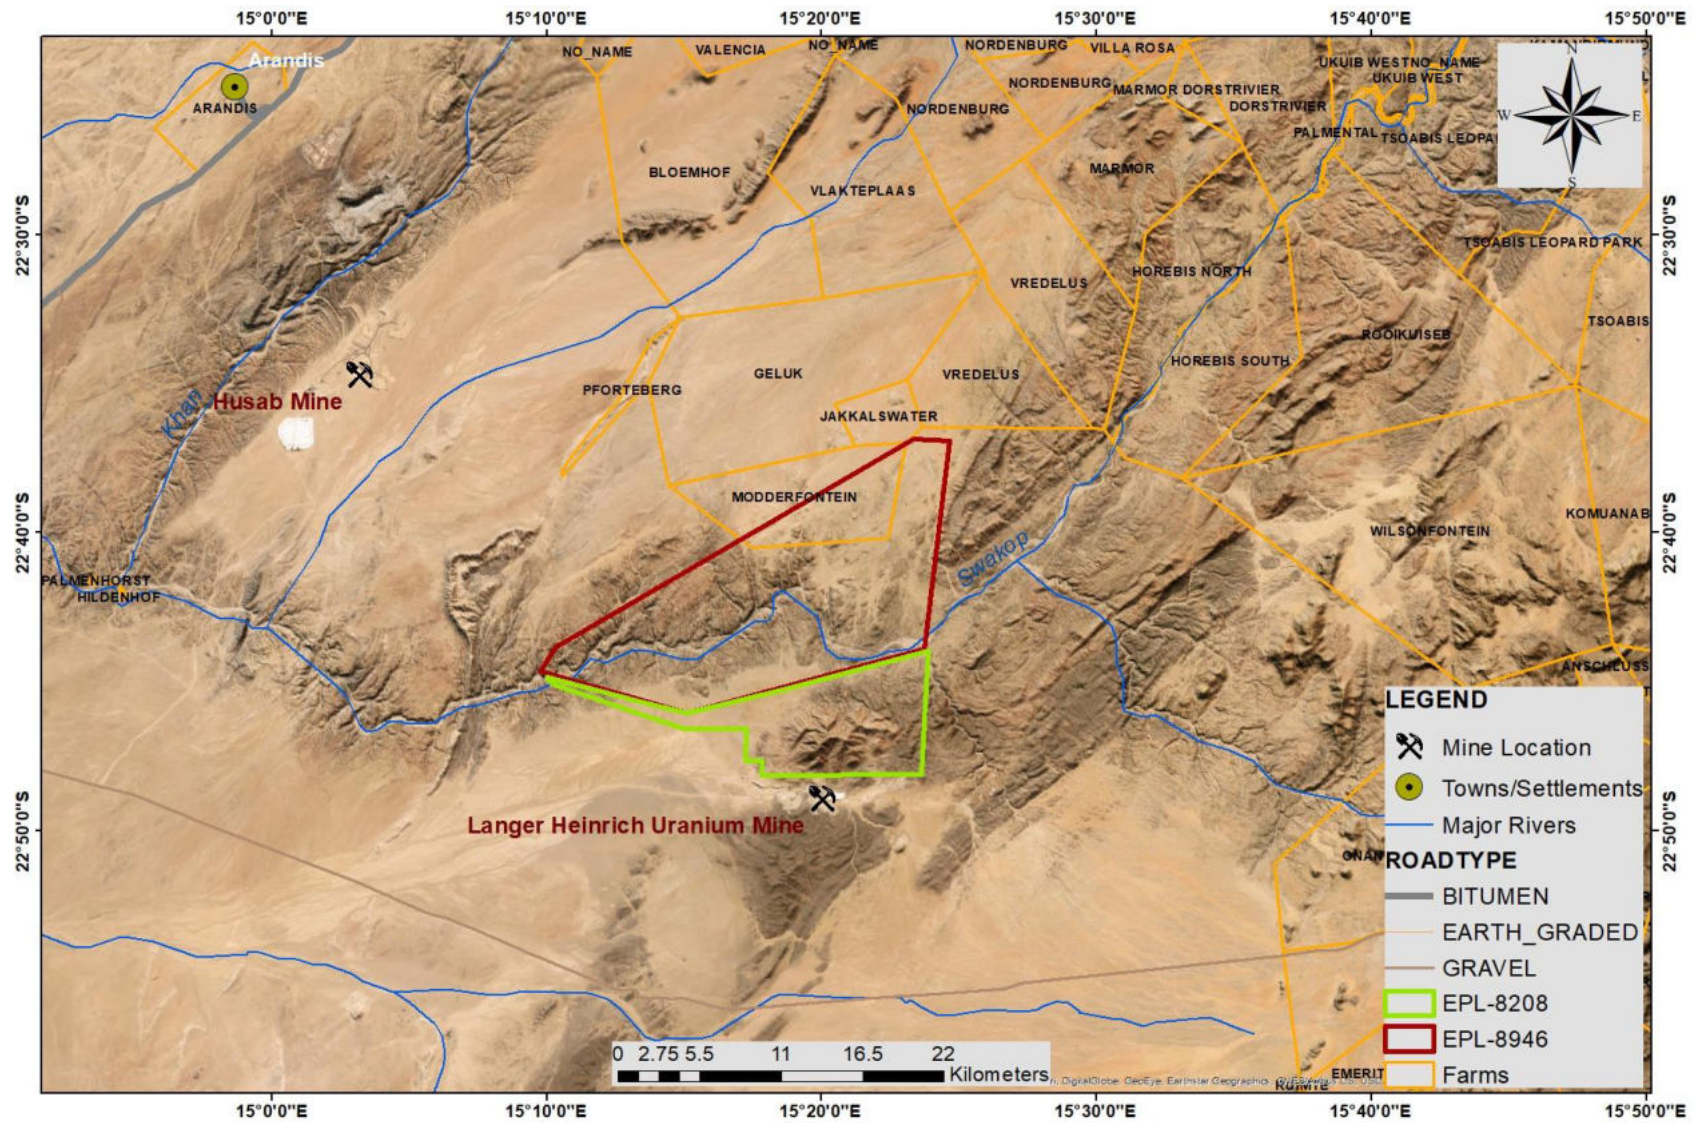

## Site maps and coordinates

Figure 1: Location of EPLs 8208 and 8946 within the Karibib and Arandis Constituencies in Erongo Region.

Figure 2: EPLs 8208 and 8946 primarily located in the Namib Naukluft Park and the northwestern part of EPL 8946 covers Farm Modderfontein 131 (which was renamed to Wustenquell).

Figure 3: Location of the EPLs 8208 and 8946 belonging to Ponte Noire relative to other mining and exploration projects in the area.

Table 0-1: Approximate corner coordinates of the EPLs 8208 and 8946.

<b>EPL 8208</b>	<b>Latitude</b>	<b>Longitude</b>	<b>EPL 8946</b>	<b>Longitude</b>	<b>Longitude</b>
<b>A</b>	22° 44' 51"	15° 09' 59"	<b>A</b>	22° 44' 39"	15° 09' 45"
<b>B</b>	22° 46' 02"	15° 15' 06"	<b>B</b>	22° 43' 48"	15° 10' 19"
<b>C</b>	22° 43' 57"	15° 23' 51"	<b>C</b>	22° 36' 47"	15° 23' 21"
<b>D</b>	22° 48' 05"	15° 23' 37"	<b>D</b>	22° 36' 54"	15° 24' 39"
<b>E</b>	22° 48' 08"	15° 17' 49"	<b>E</b>	22° 43' 54"	15° 23' 45"
<b>F</b>	22° 47' 38"	15° 17' 49"	<b>F</b>	22° 46' 02"	15° 15' 07"
<b>G</b>	22° 47' 48"	15° 17' 14"			
<b>H</b>	22° 46' 34"	15° 17' 14"			
<b>I</b>	22° 47' 34"	15° 14' 56"			
<b>J</b>	22° 45' 06"	15° 10' 16"			