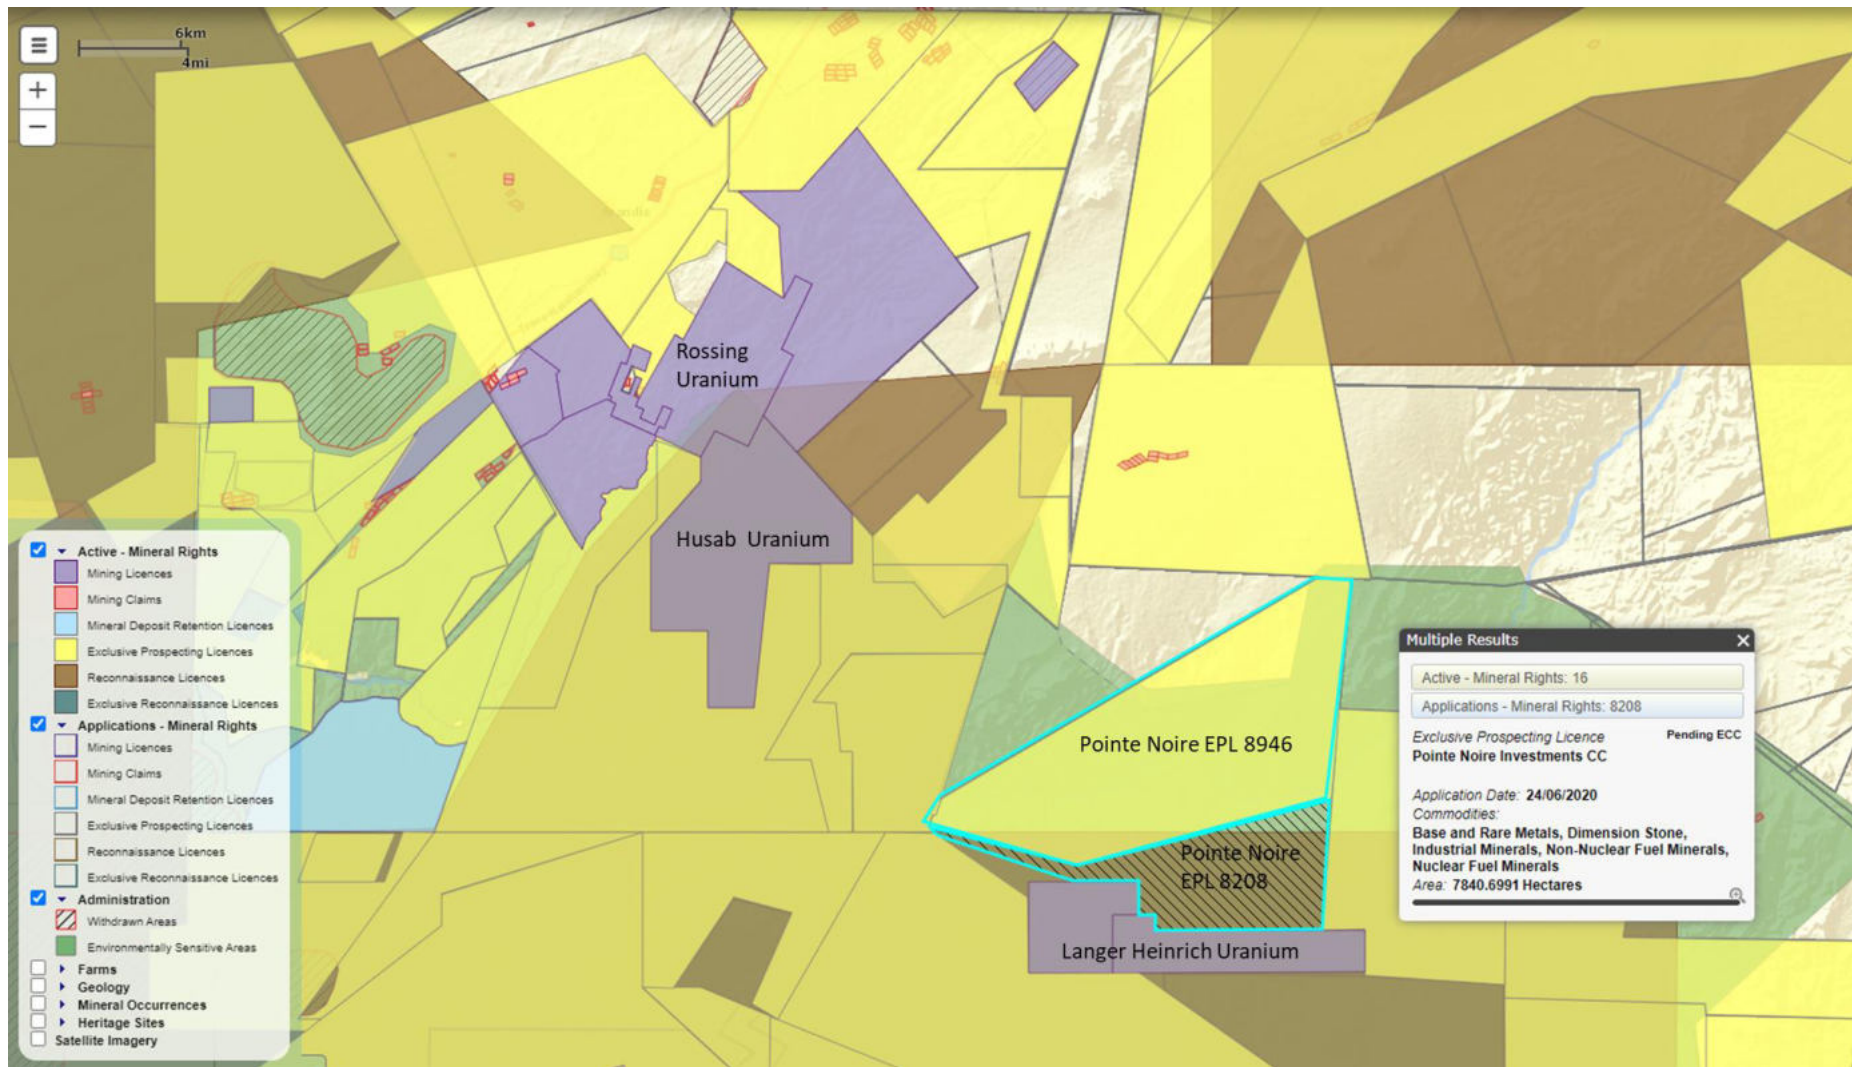

## Site maps and coordinates

Figure 1: Location of EPLs 8208 and 8946 within the Karibib and Arandis Constituencies in Erongo Region.

Figure 2: EPLs 8208 and 8946 primarily located in the Namib Naukluft Park and the northwestern part of EPL 8946 covers Farm Modderfontein 131 (which was renamed to Wustenquell).

Figure 3: Location of the EPLs 8208 and 8946 belonging to Ponte Noire relative to other mining and exploration projects in the area.

Table 0-1: Approximate corner coordinates of the EPLs 8208 and 8946.

<b>EPL 8208</b>	<b>Latitude</b>	<b>Longitude</b>	<b>EPL 8946</b>	<b>Longitude</b>	<b>Longitude</b>
<b>A</b>	22° 44' 51"	15° 09' 59"	<b>A</b>	22° 44' 39"	15° 09' 45"
<b>B</b>	22° 46' 02"	15° 15' 06"	<b>B</b>	22° 43' 48"	15° 10' 19"
<b>C</b>	22° 43' 57"	15° 23' 51"	<b>C</b>	22° 36' 47"	15° 23' 21"
<b>D</b>	22° 48' 05"	15° 23' 37"	<b>D</b>	22° 36' 54"	15° 24' 39"
<b>E</b>	22° 48' 08"	15° 17' 49"	<b>E</b>	22° 43' 54"	15° 23' 45"
<b>F</b>	22° 47' 38"	15° 17' 49"	<b>F</b>	22° 46' 02"	15° 15' 07"
<b>G</b>	22° 47' 48"	15° 17' 14"			
<b>H</b>	22° 46' 34"	15° 17' 14"			
<b>I</b>	22° 47' 34"	15° 14' 56"			
<b>J</b>	22° 45' 06"	15° 10' 16"			