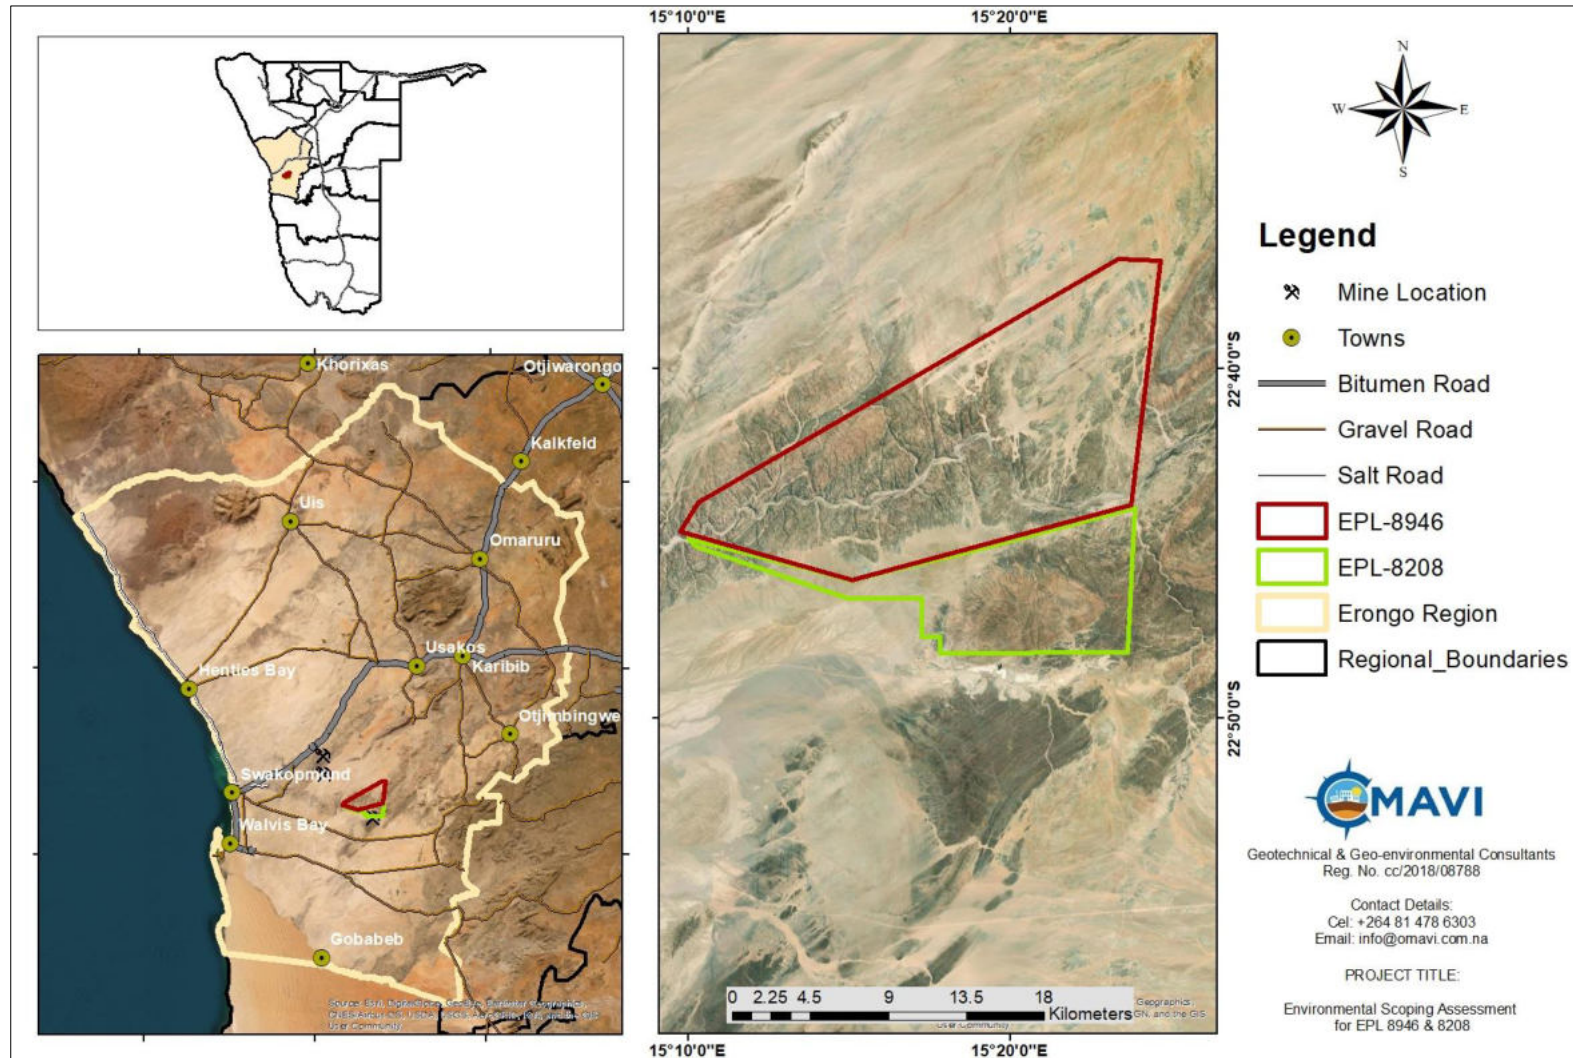

## Site maps and coordinates

Figure 1: Location of EPLs 8208 and 8946 within the Karibib and Arandis Constituencies in Erongo Region.

Figure 2: EPLs 8208 and 8946 primarily located in the Namib Naukluft Park and the northwestern part of EPL 8946 covers Farm Modderfontein 131 (which was renamed to Wustenquell).

Figure 3: Location of the EPLs 8208 and 8946 belonging to Ponte Noire relative to other mining and exploration projects in the area.

Table 0-1: Approximate corner coordinates of the EPLs 8208 and 8946.

<b>EPL 8208</b>	<b>Latitude</b>	<b>Longitude</b>	<b>EPL 8946</b>	<b>Longitude</b>	<b>Longitude</b>
<b>A</b>	22° 44' 51"	15° 09' 59"	<b>A</b>	22° 44' 39"	15° 09' 45"
<b>B</b>	22° 46' 02"	15° 15' 06"	<b>B</b>	22° 43' 48"	15° 10' 19"
<b>C</b>	22° 43' 57"	15° 23' 51"	<b>C</b>	22° 36' 47"	15° 23' 21"
<b>D</b>	22° 48' 05"	15° 23' 37"	<b>D</b>	22° 36' 54"	15° 24' 39"
<b>E</b>	22° 48' 08"	15° 17' 49"	<b>E</b>	22° 43' 54"	15° 23' 45"
<b>F</b>	22° 47' 38"	15° 17' 49"	<b>F</b>	22° 46' 02"	15° 15' 07"
<b>G</b>	22° 47' 48"	15° 17' 14"			
<b>H</b>	22° 46' 34"	15° 17' 14"			
<b>I</b>	22° 47' 34"	15° 14' 56"			
<b>J</b>	22° 45' 06"	15° 10' 16"			