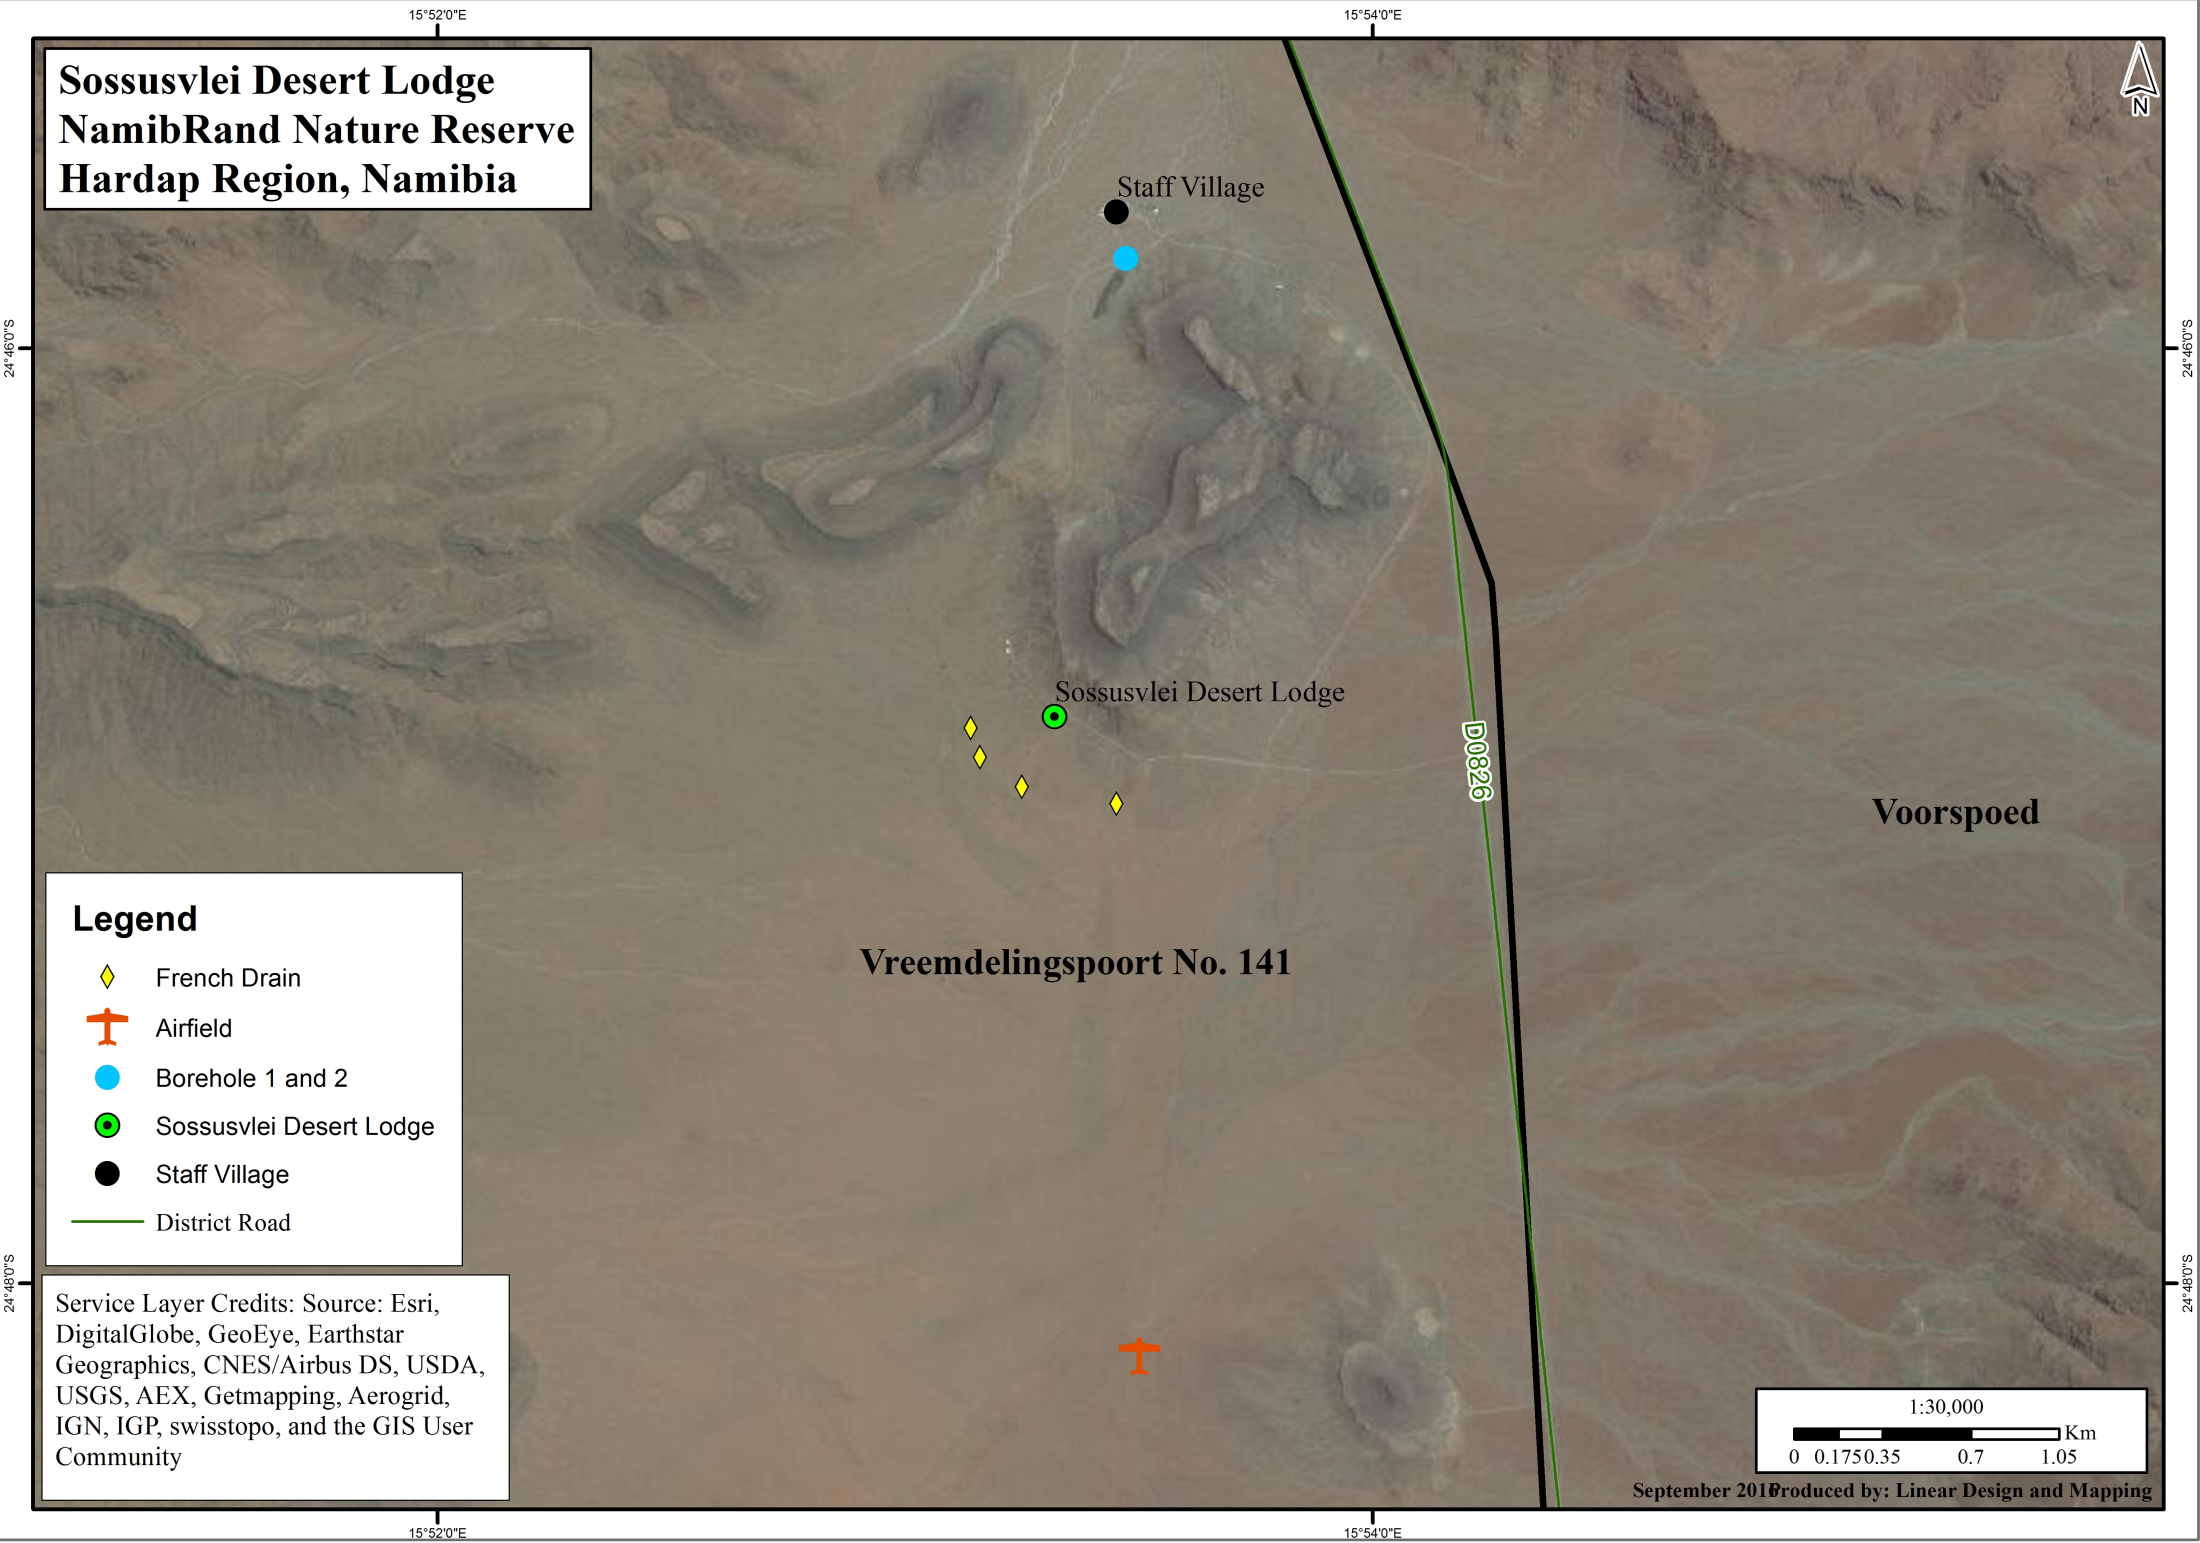

**Sossusvlei Desert Lodge
NamibRand Nature Reserve
Hardap Region, Namibia**

Legend

-  French Drain
-  Airfield
-  Borehole 1 and 2
-  Sossusvlei Desert Lodge
-  Staff Village
-  District Road

Service Layer Credits: Source: Esri, DigitalGlobe, GeoEye, Earthstar Geographics, CNES/Airbus DS, USDA, USGS, AEX, Getmapping, Aerogrid, IGN, IGP, swisstopo, and the GIS User Community

Vreemdelingspoort No. 141

Voorspoed