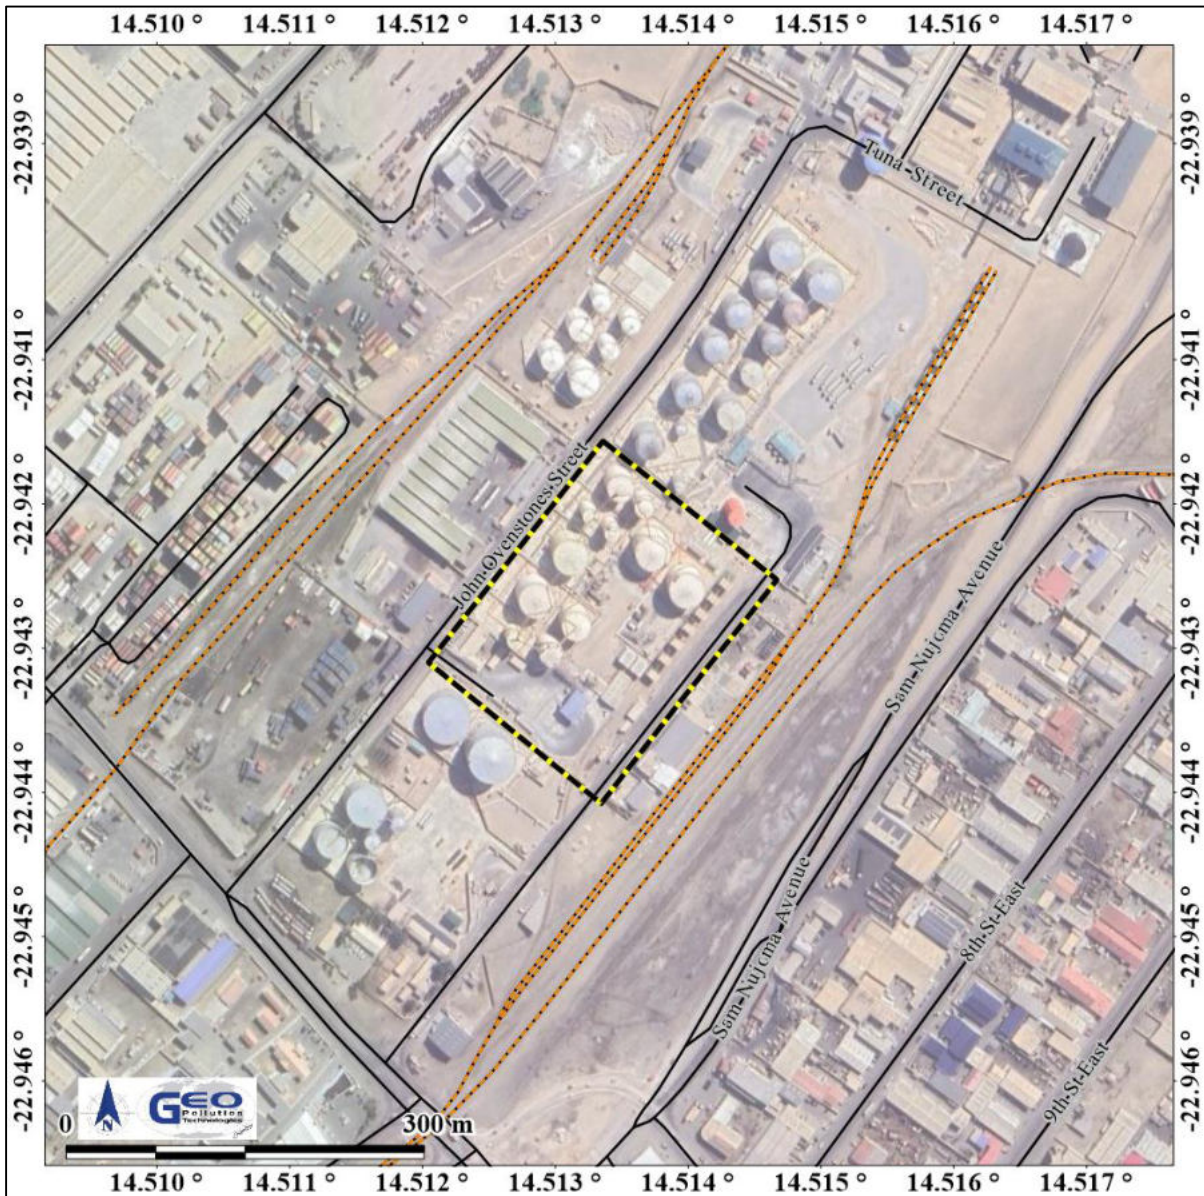

Project Location – Engen Namibia Walvis Bay Bulk Fuel Storage Facility

-  Project Location
-  Property Boundary
-  Trunk Roads
-  Other Roads
-  Railway Lines
-  Country Boundary