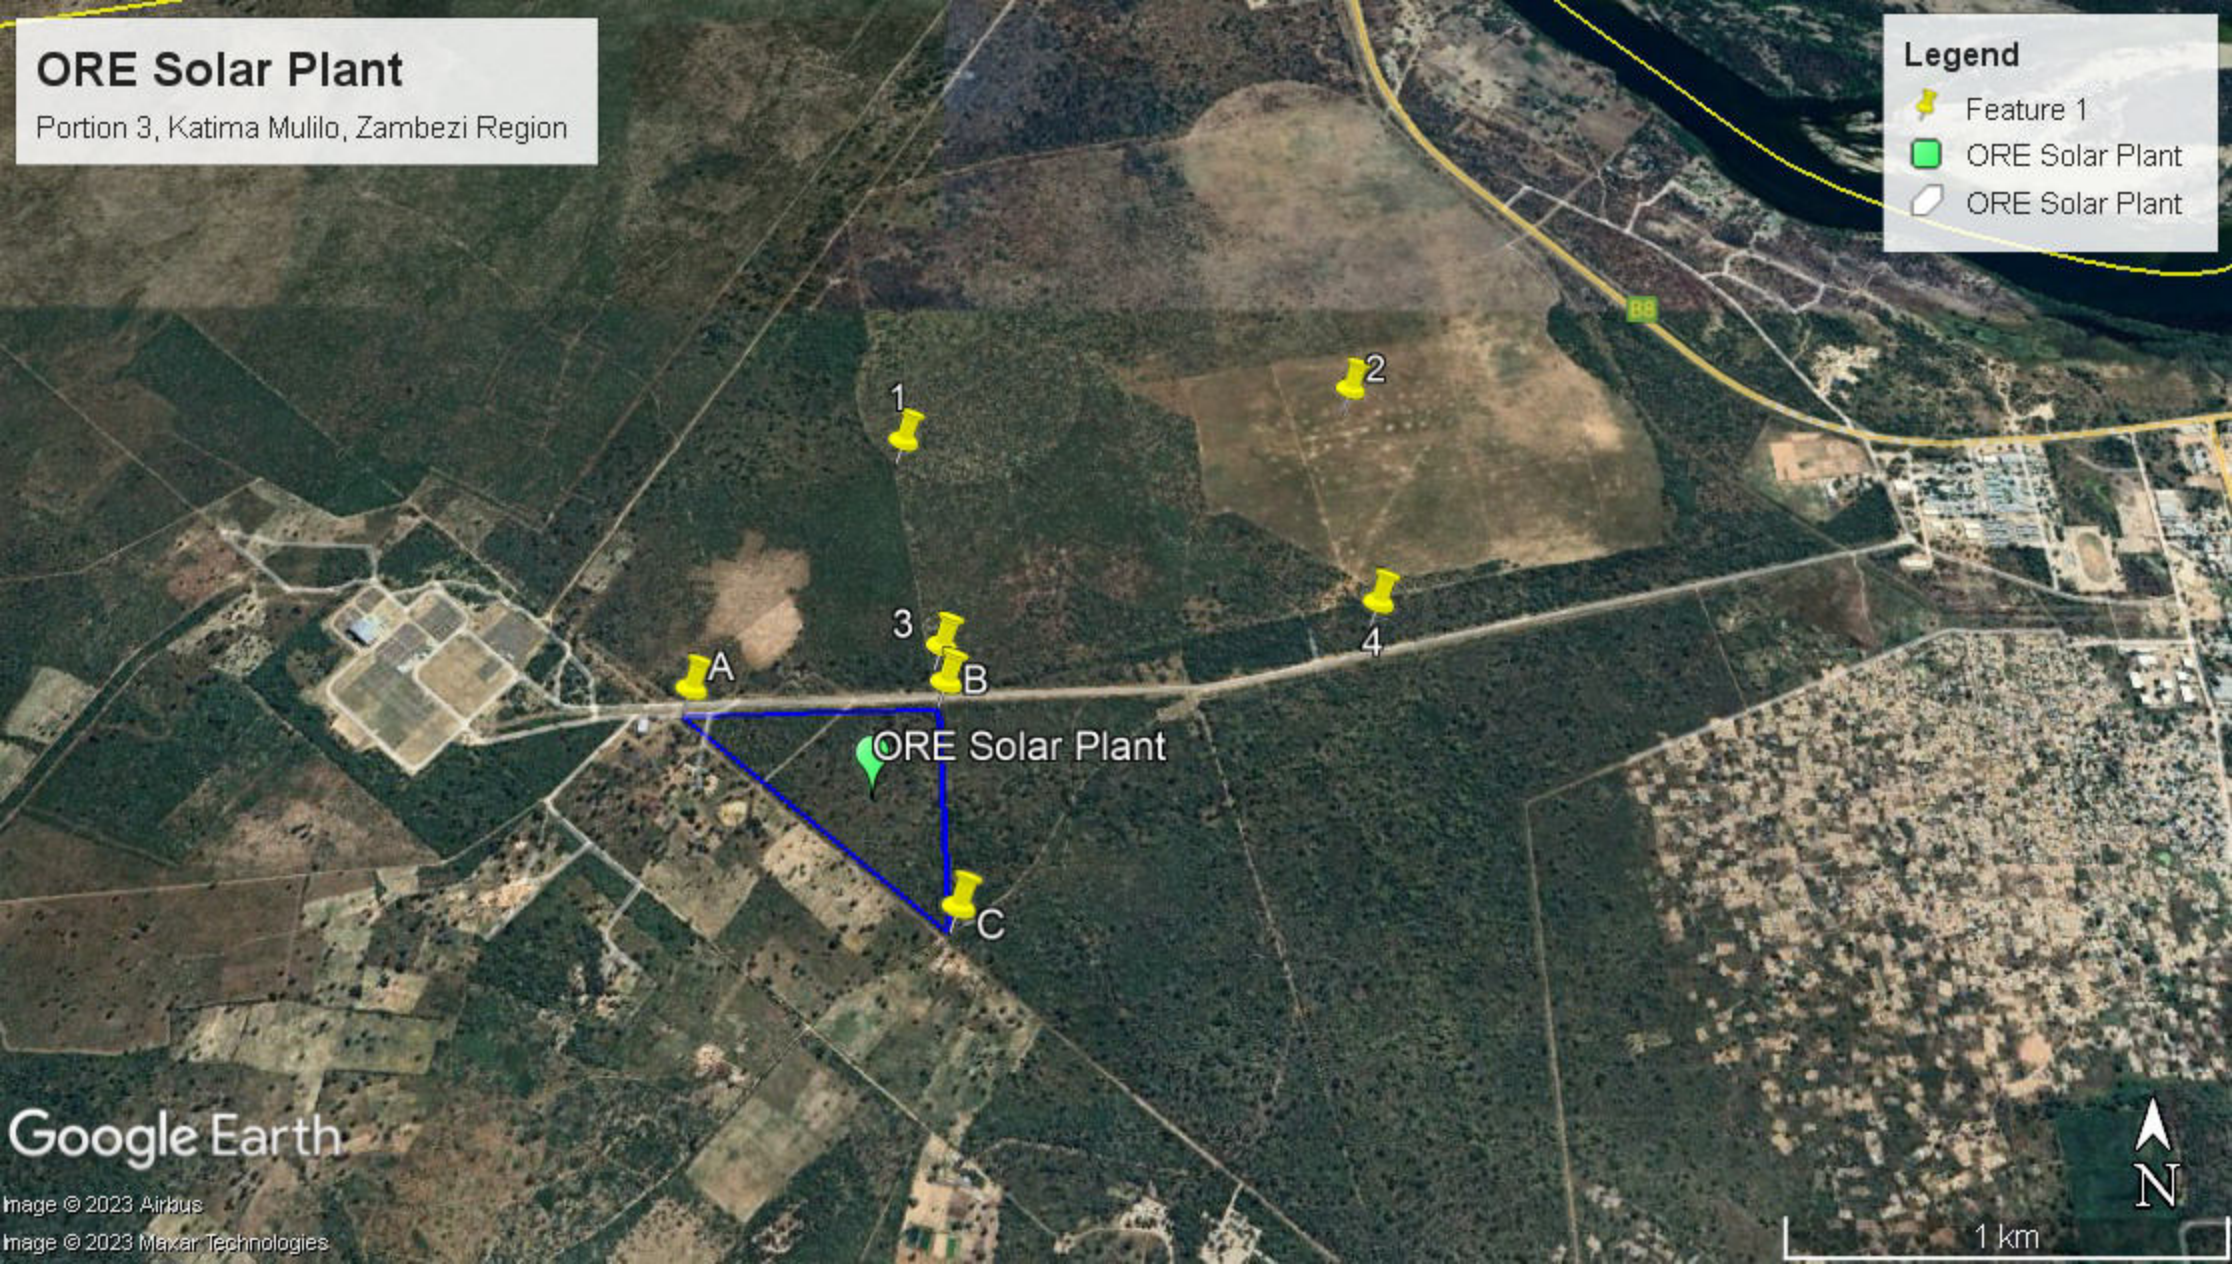

# ORE Solar Plant

Portion 3, Katima Mulilo, Zambezi Region

**Legend**

- Feature 1
- ORE Solar Plant
- ORE Solar Plant

Google Earth

Image © 2023 Airbus  
Image © 2023 Maxar Technologies

North arrow pointing up with the letter 'N' below it.

1 km scale bar.