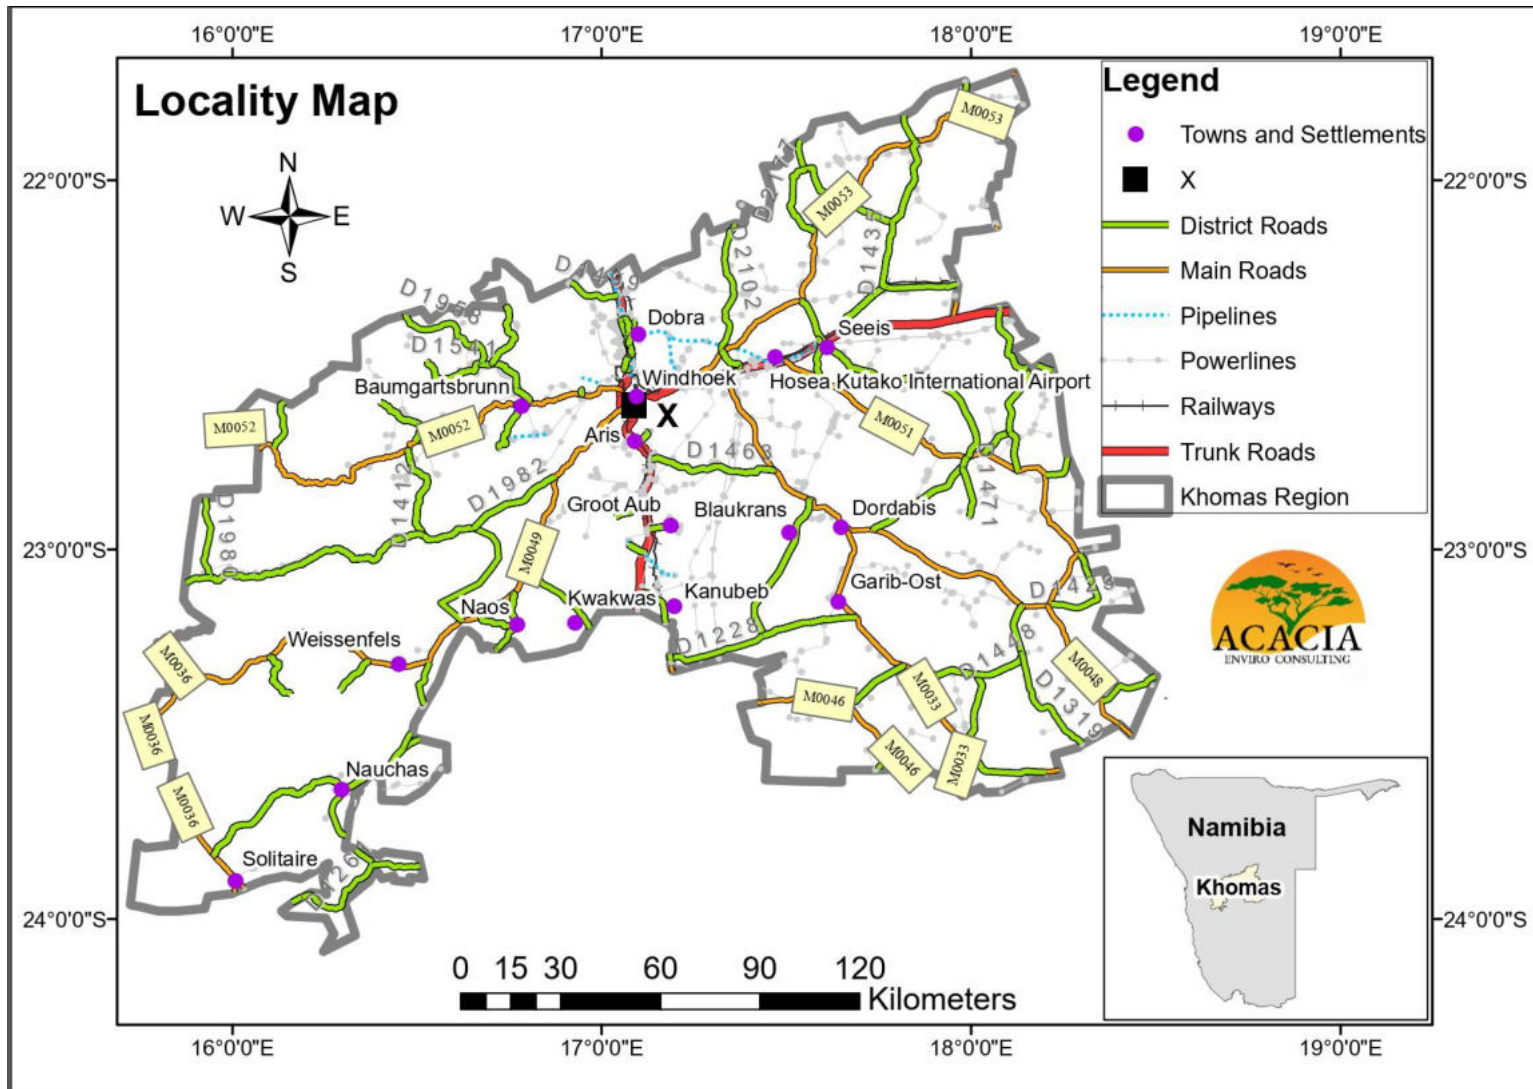

GPS Coordinate S 22 36 39.77 E-17 05 15.73

Location of X in Khomas Region

Location of X in Windhoek

Legend

 X Boundary

Source: Esri, Maxar, GeoEye, Earthstar Geographics, CNES/Airbus DS, USDA, USGS, AeroGRID, IGN, and the GIS User Community