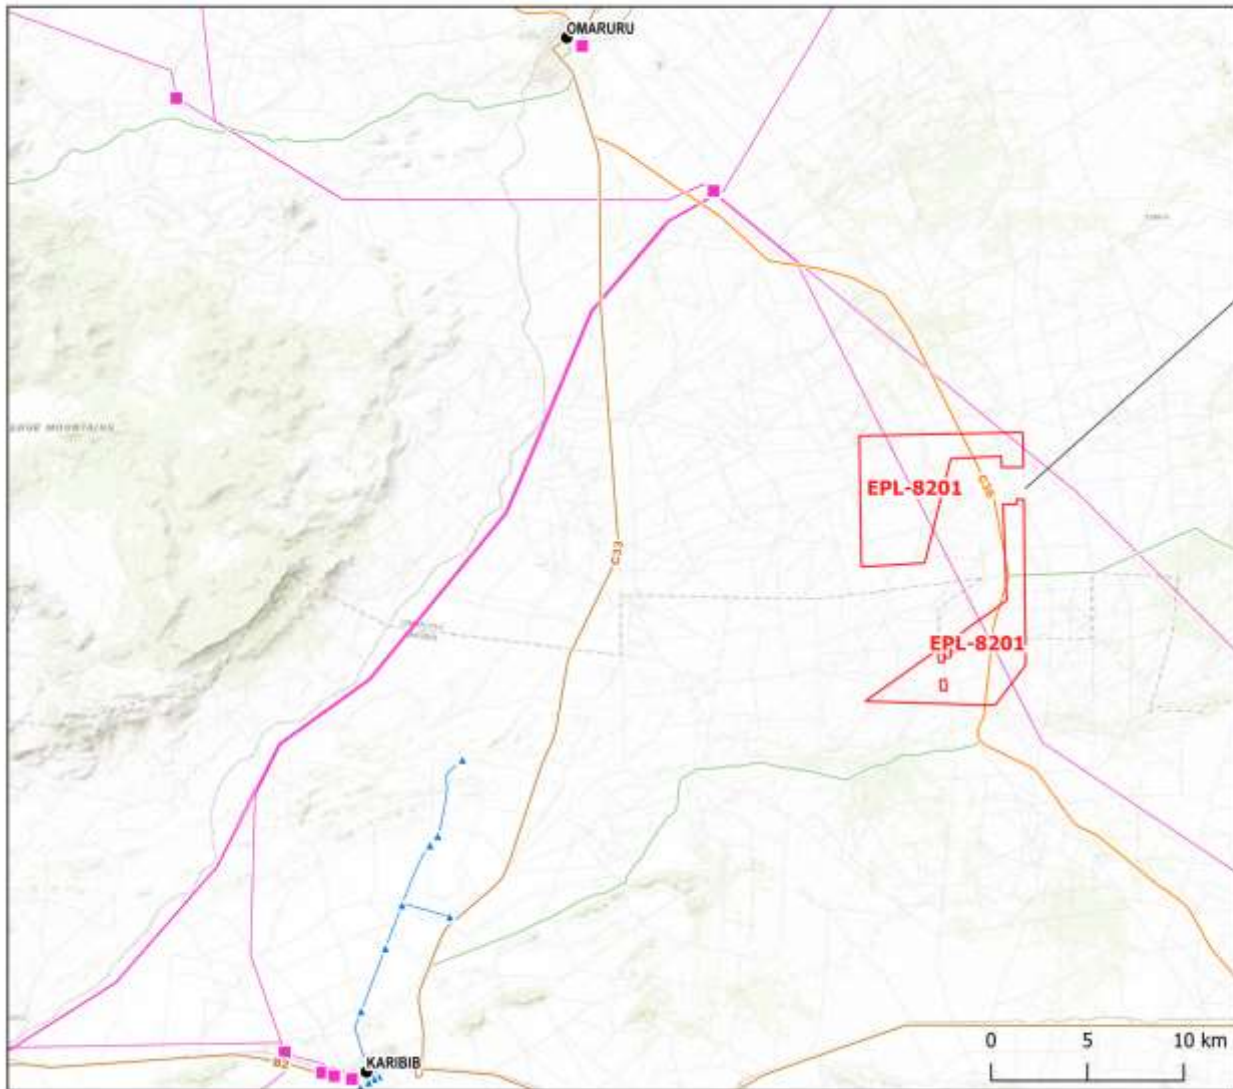

Locality Map EPL 8201

EPL 8201 LOCALITY MAP

LEGEND

- Towns
- ▲ Water Meters
- Nampower Substations
- Trunk Roads
- Main Roads
- District Roads
- Namwater Pipeline
- Nampower Powerline

Map drawn by:

Excel Dynamic Solutions
 P.O. Box 997 154
 Maenua Mall
 Tel: +264 61 259 530
 Fax: +264 88 656 083 6
 112, Robert Mugabe Avenue
 Windhoek

Date:	November 2022
EPL centre	Lat: -21.64186;
Coordinates:	Long: 16.12637

	ERONGO REGION
	Omaruru Constituency
SCALE: 1:235,000	