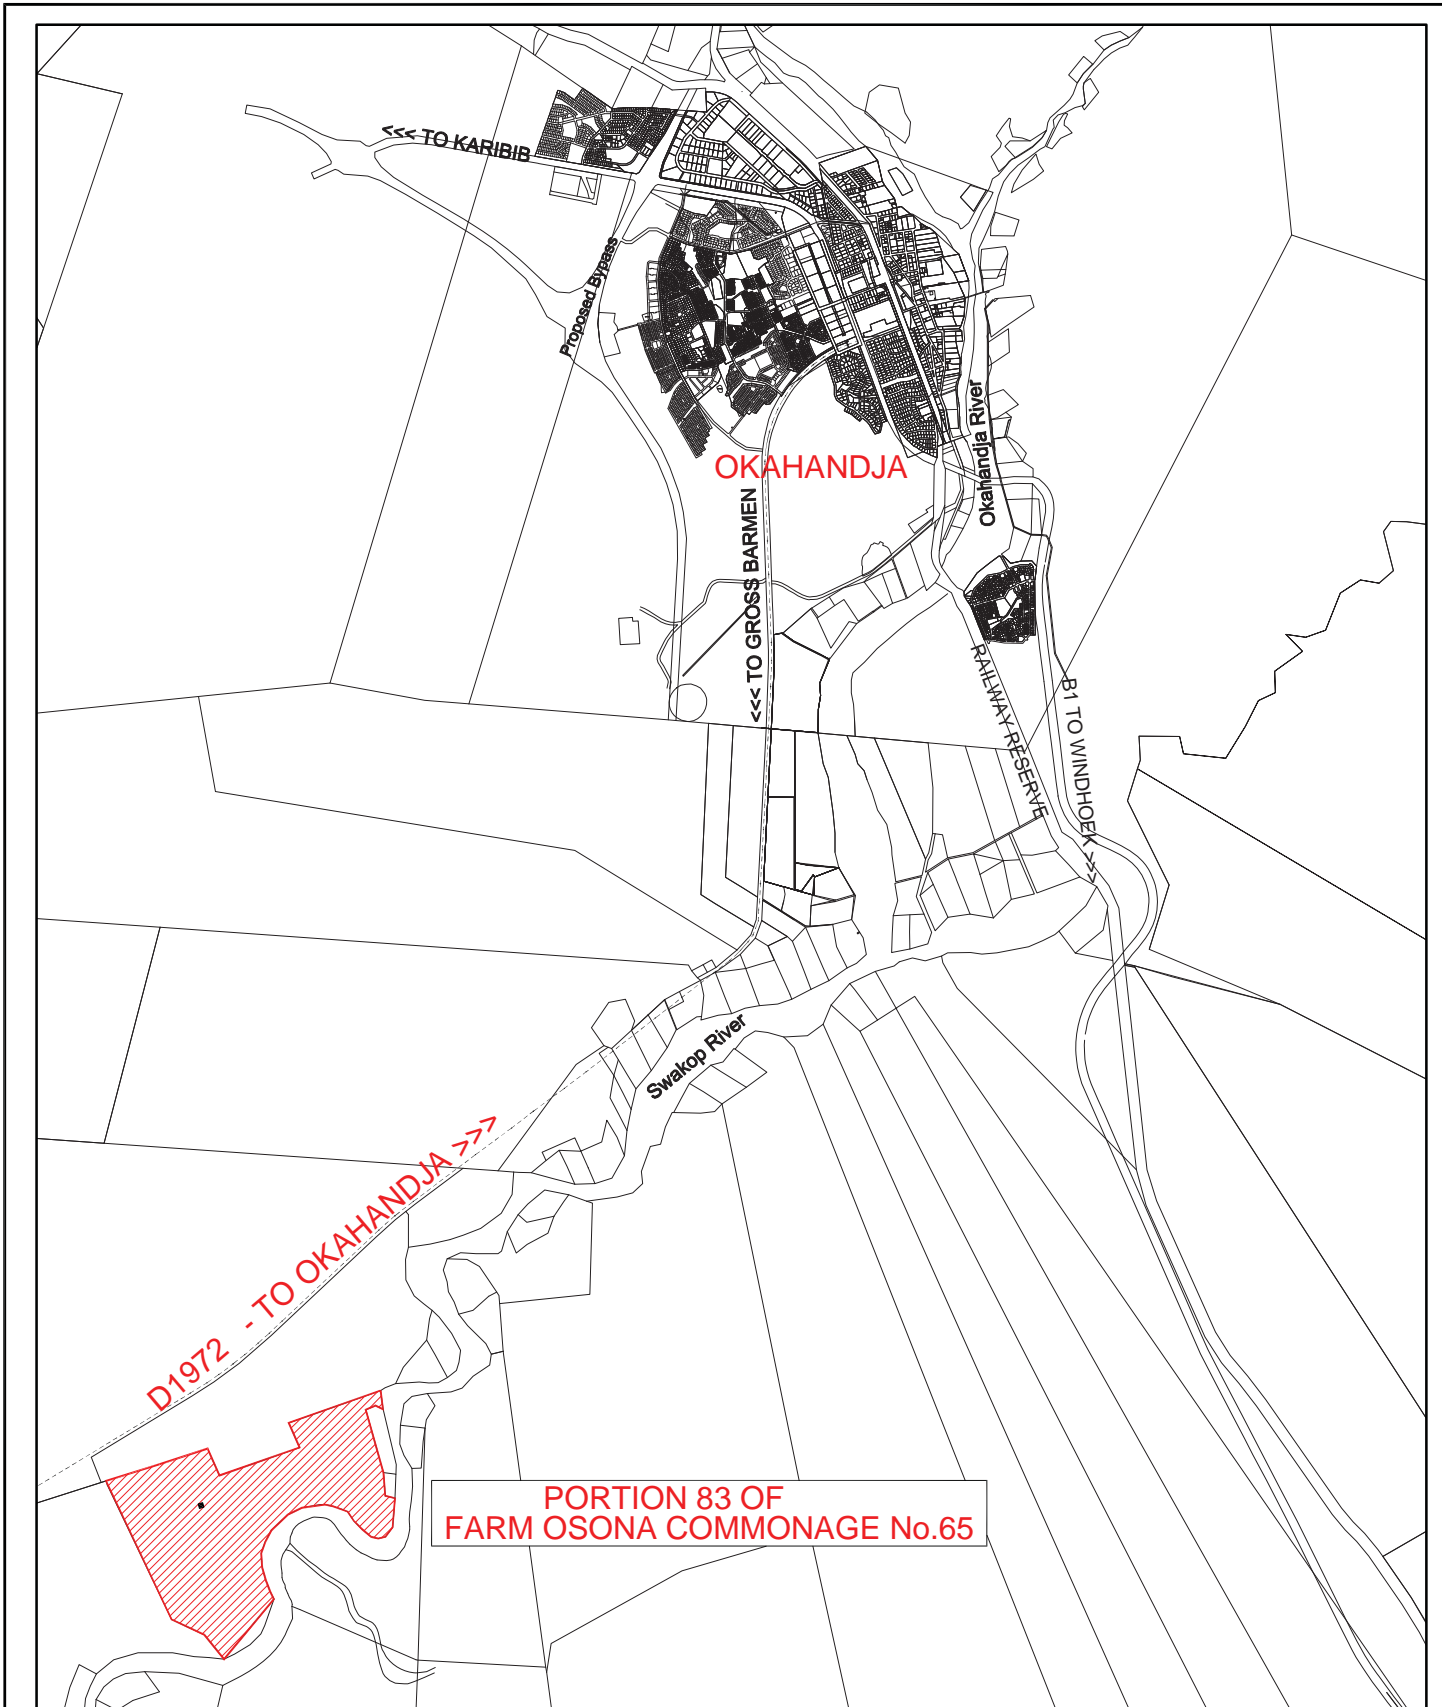

# Ptn 83 of Farm Osona Commonage No. 65

Coordinates:  
Lat: -22.093574  
Long: 16.858610

Okakango Radio Flyers

Ptn 83 of Farm Osona Commonage No. 65

## Legend

- Okakango Radio Flyers
- Sand Mining Area

Google Earth

Image © 2023 Maxar Technologies

2 km

LOCALITY MAP OF PORTION 83 OF FARM  
OSHONA No.65

Scale: 1/80 000

PLAN NO. OSHONA 83

P O BOX 11929  
KLEIN WINDHOEK

CELL: 081 129 5759  
TEL : 061- 300 820  
FAX : 061- 401 294

AREA MAP OF PORTION 83 OF FARM  
 OSHONA No.65

Scale: 1/ 25 000 DATE: SEPT. 2016 PLAN NO. OSHONA 83

P O BOX 11929  
 KLEIN WINDHOEK