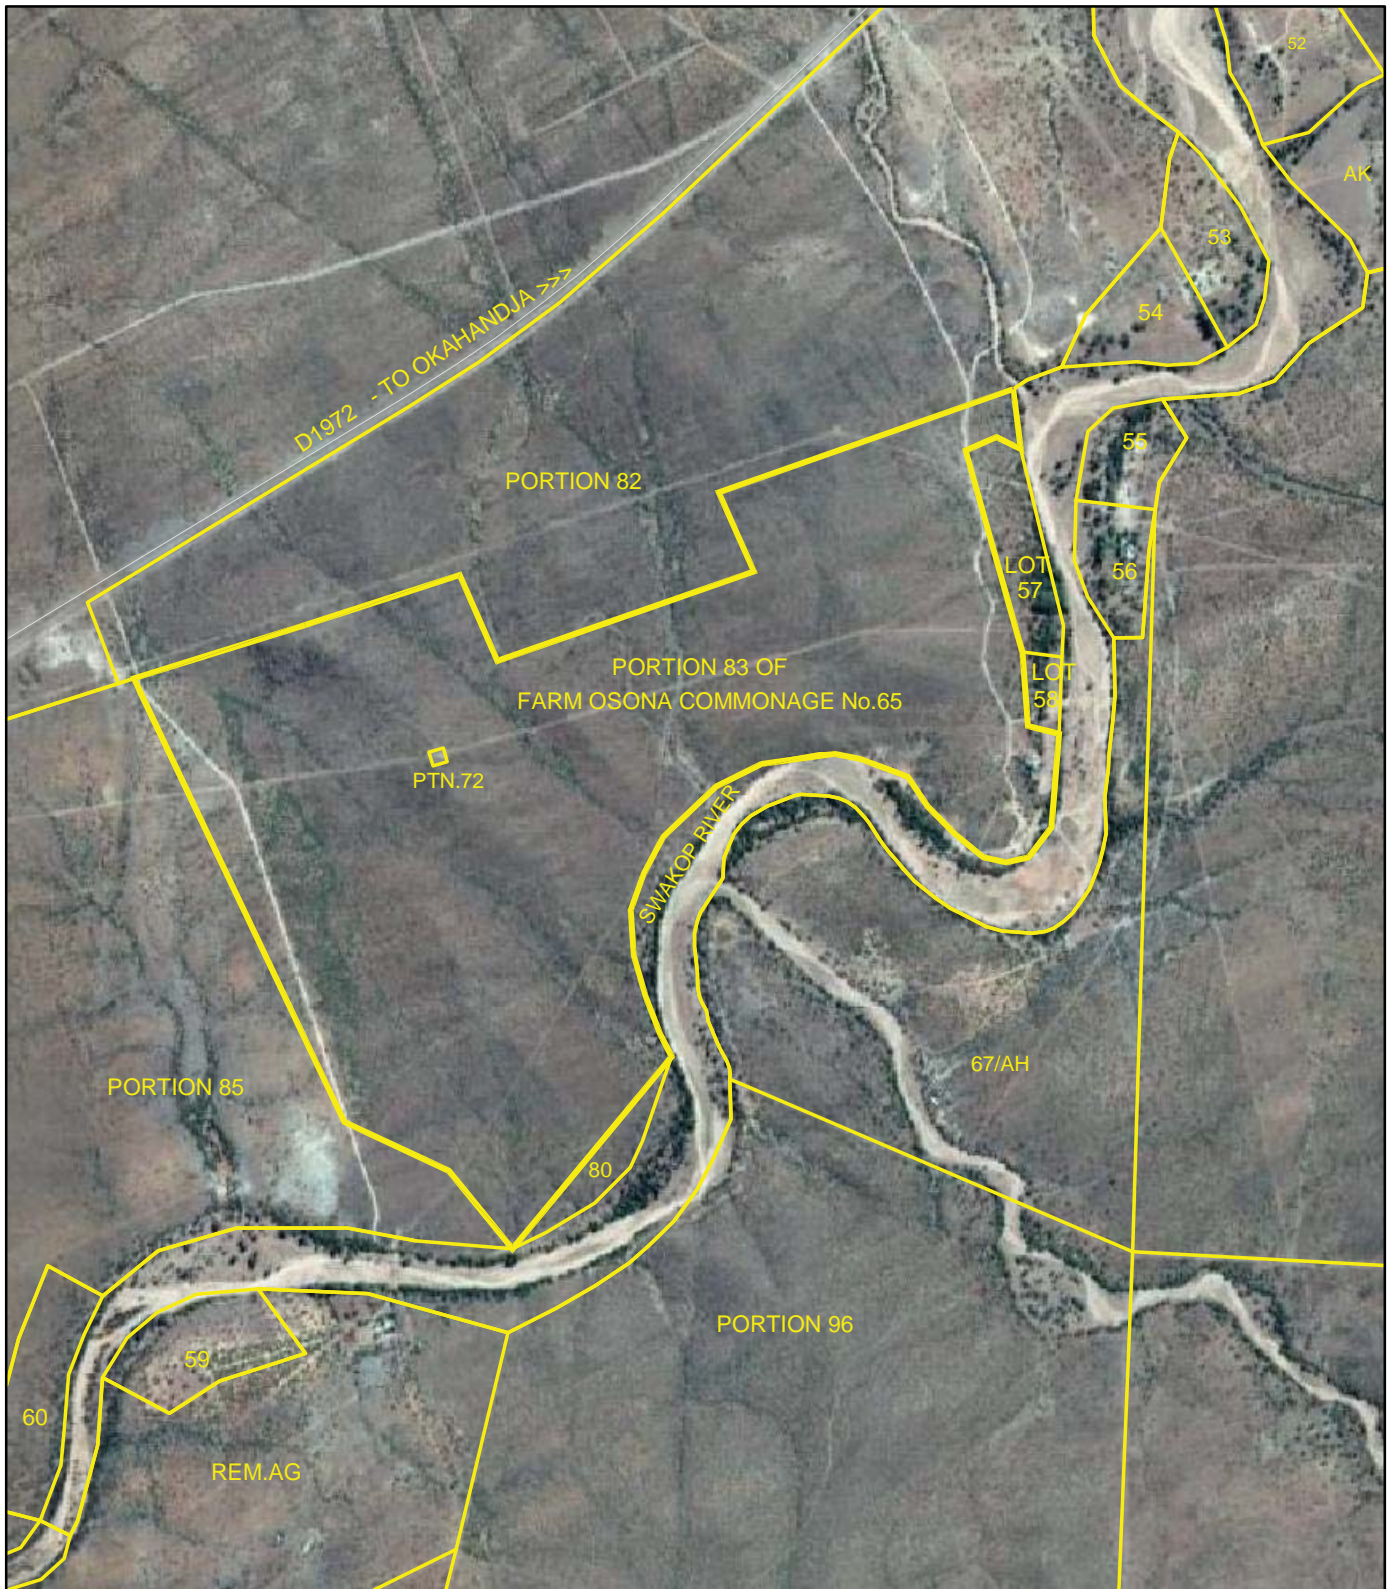

# Ptn 83 of Farm Osona Commonage No. 65

Coordinates:  
Lat: -22.093574  
Long: 16.858610

Okakango Radio Flyers

Ptn 83 of Farm Osona Commonage No. 65

## Legend

- Okakango Radio Flyers
- Sand Mining Area

Google Earth

Image © 2023 Maxar Technologies

2 km

LOCALITY MAP OF PORTION 83 OF FARM  
OSHONA No.65

Scale: 1/80 000

PLAN NO. OSHONA 83

P O BOX 11929  
KLEIN WINDHOEK

CELL: 081 129 5759  
TEL : 061- 300 820  
FAX : 061- 401 294

AREA MAP OF PORTION 83 OF FARM  
 OSHONA No.65

Scale: 1/ 25 000 DATE: SEPT. 2016 PLAN NO. OSHONA 83

P O BOX 11929  
 KLEIN WINDHOEK