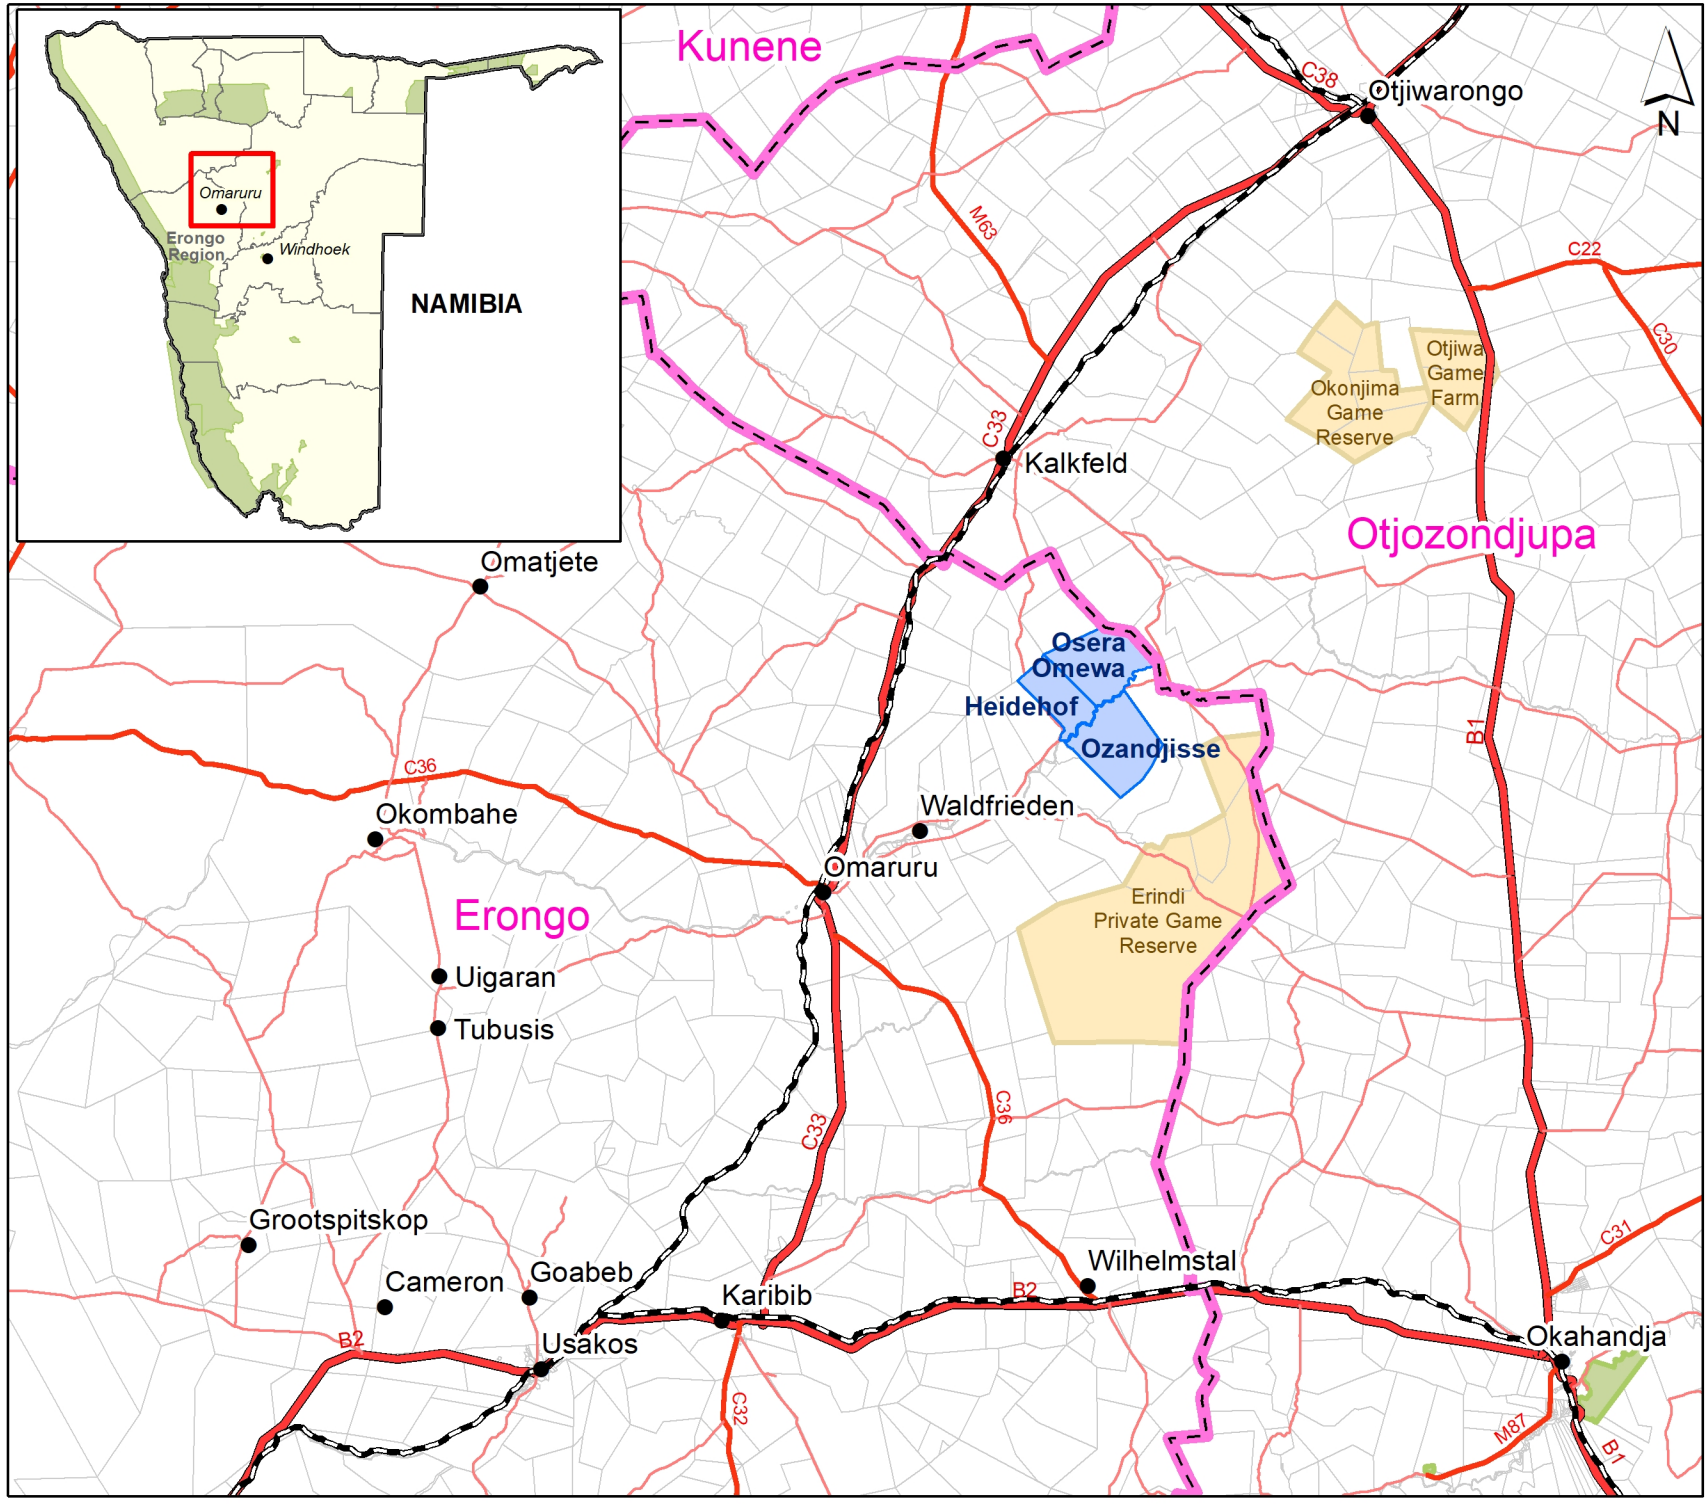

NAMIBIA

Location of Farm Ozandjisse, Osera Omewa and Heidehof

Legend

- Town/settlement
- Railway
- District road
- Main road
- Trunk road
- Farm
- Private game farm
- Protected area
- Region

NOTES
The copyright of this drawing is reserved

PREPARED BY

P.O. BOX 11929
Klein Windhoek
Windhoek
Cell: 081-1295759
Tel: 061-300820
Fax: 061-401294

DRAWN	KD	DATE
DRAWING NO		March 2020