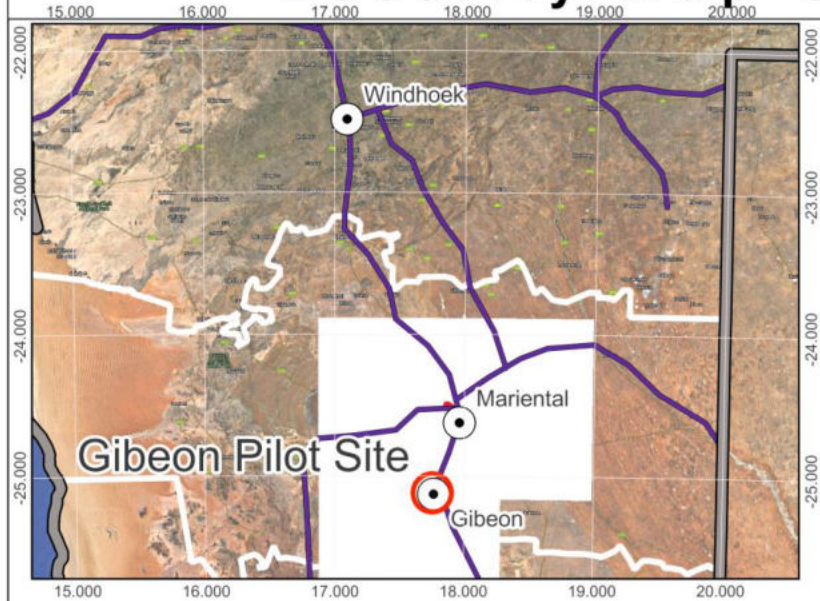

Locality Map Of Gibeon Pilot Site

Scale: 1: 5 000 000

LEGEND

- Pilot Sites
- Hardap Boundary
- Main Roads
- Settlement

Scale: 1:40 000