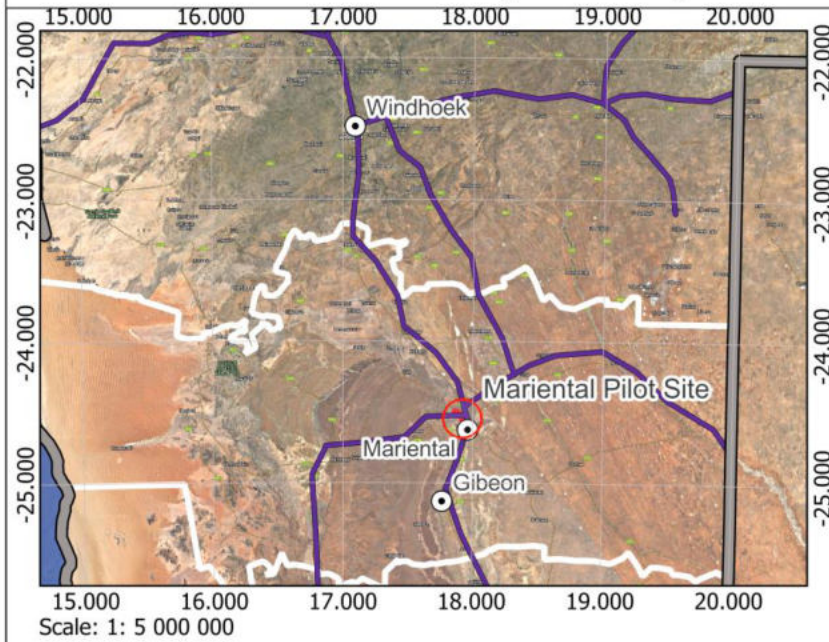

# Locality Map Of Mariental Pilot Site

## LEGEND

-  Hardap Boundary
-  Namibia Borders
-  Main Roads
-  Settlement
-  Mariental Pilot Site