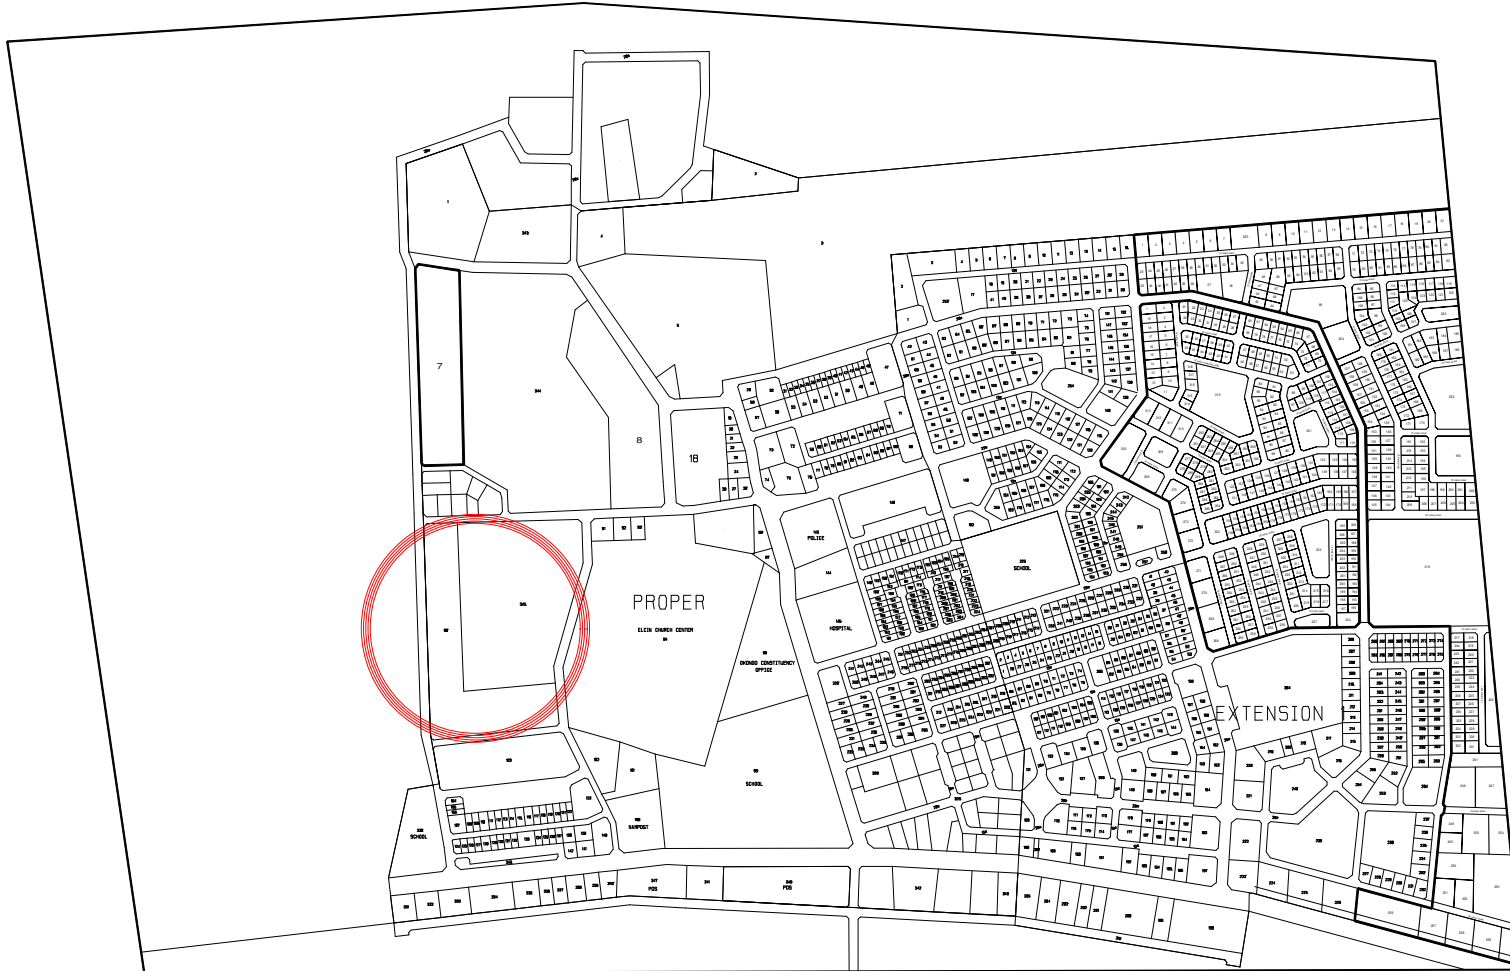

# LOCALITY MAP OF ERF 90 OKONGO PROPER

## OKONGO

LEGEND:

CONSULTANT:

Copyright of this drawing is reserved

DATE: Jul 2022

DRAWING: LOC\_90

SCALE: 1:16 500

REVISIONS: