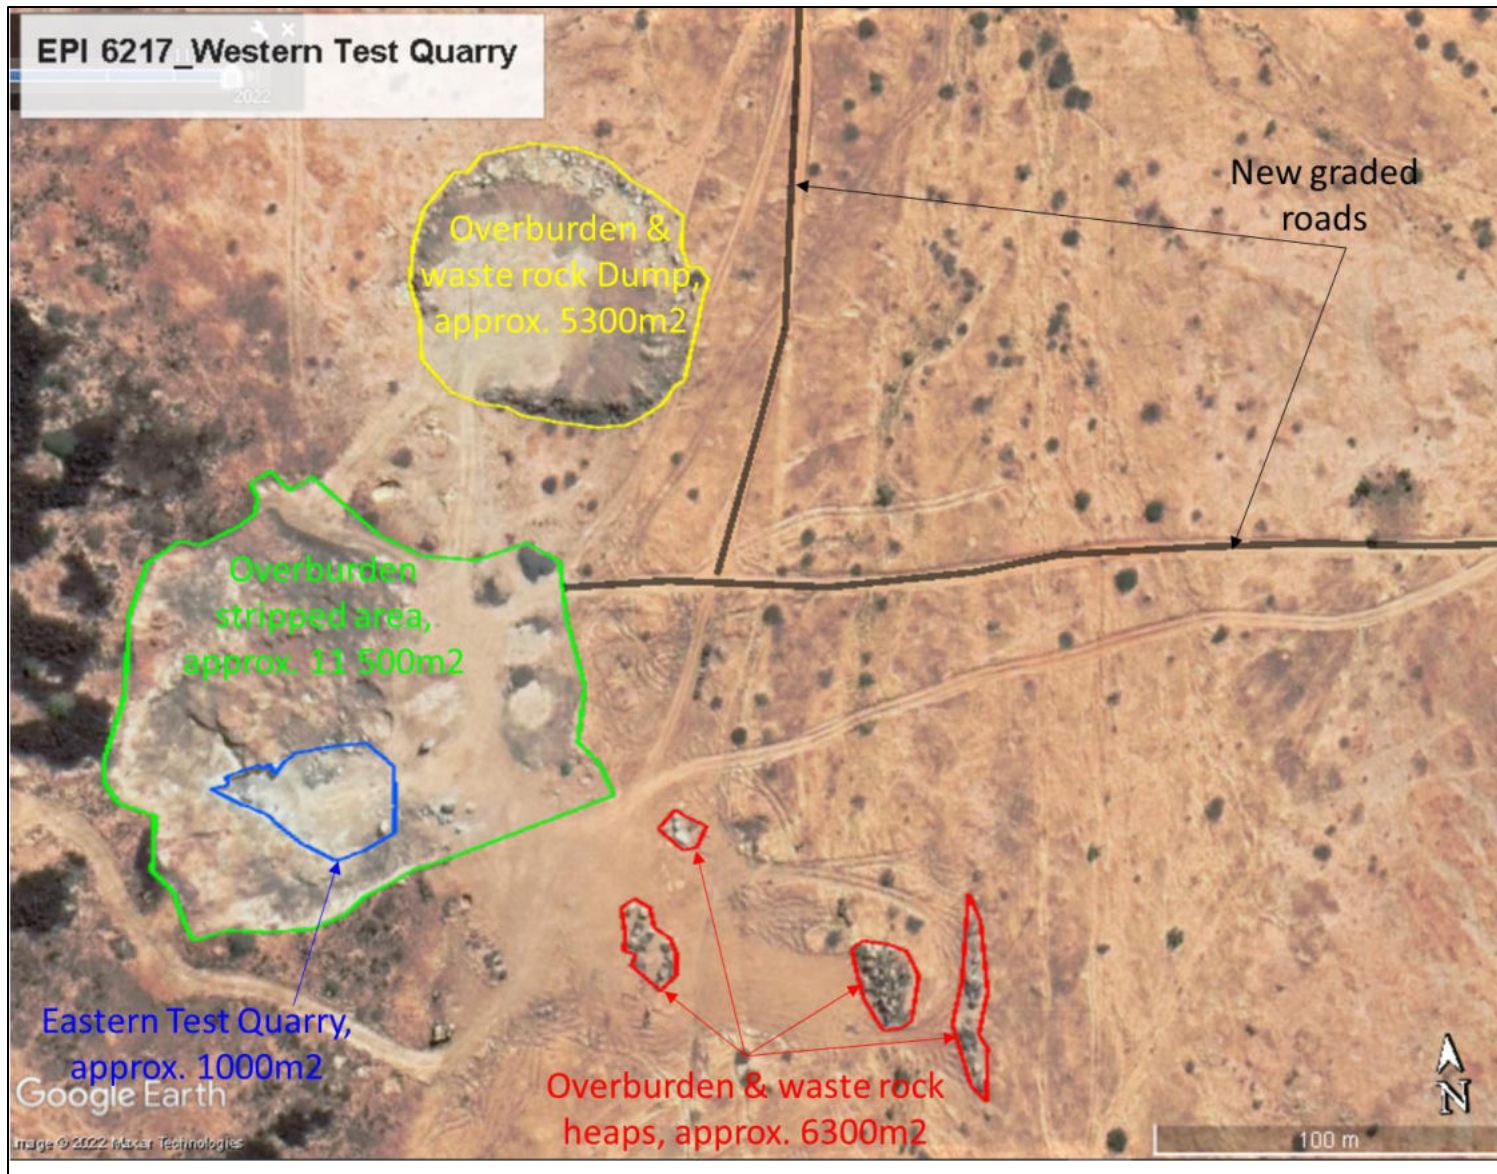

OVERALL SITE MAP OF CURRENT ACTIVITIES (*MAP 1*)

EPI 6217_Current Activities & Archaeological Buffers

- New Access Roads ———
- Historic roads ———
- No-Go archaeological buffer zones ———
- EPL boundary ———
- Active Sites // //

LAYOUT MAP OF EXPLORATION CAMP AND ADJACENT EASTERN TEST QUARRY (MAP 2)

LAYOUT MAP OF WESTERN TEST QUARRY (MAP 3)

LAYOUT MAP OF NORTH - WESTERN TEST QUARRY (MAP 4)