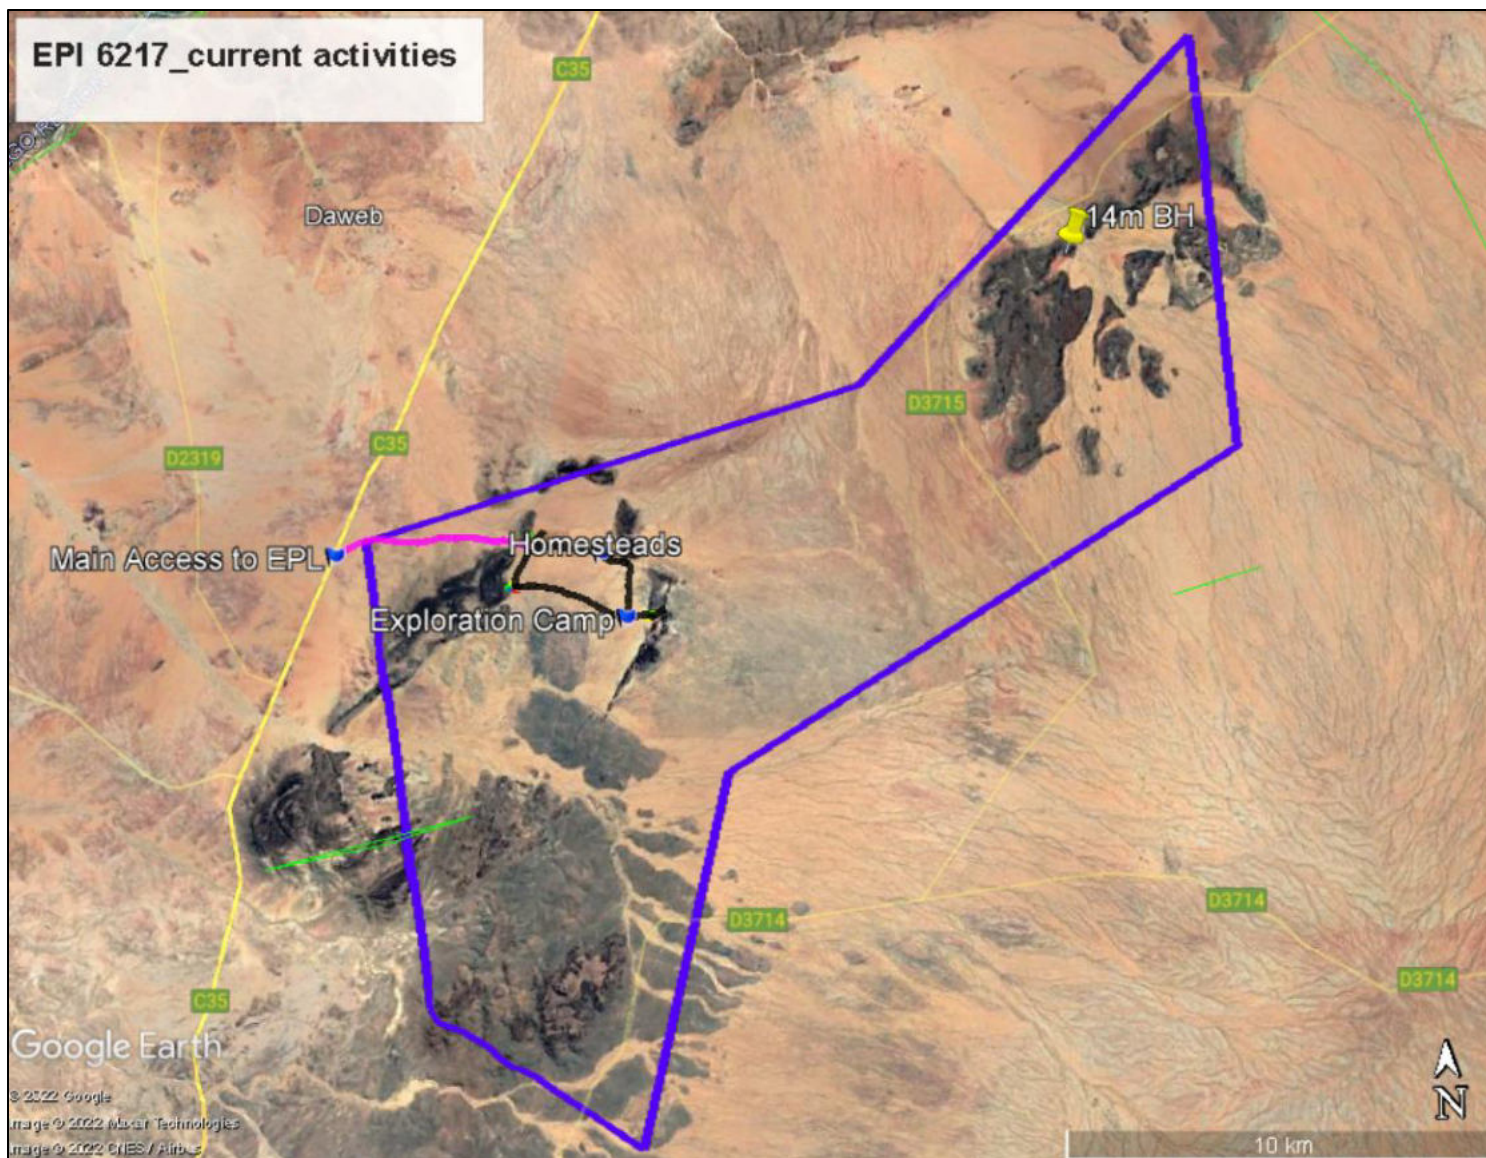

OVERALL SITE MAP OF CURRENT ACTIVITIES (*MAP 1*)

EPI 6217_Current Activities & Archaeological Buffers

- New Access Roads ———
- Historic roads ———
- No-Go archaeological buffer zones ———
- EPL boundary ———
- Active Sites // //

LAYOUT MAP OF EXPLORATION CAMP AND ADJACENT EASTERN TEST QUARRY (MAP 2)

LAYOUT MAP OF WESTERN TEST QUARRY (MAP 3)

LAYOUT MAP OF NORTH - WESTERN TEST QUARRY (MAP 4)