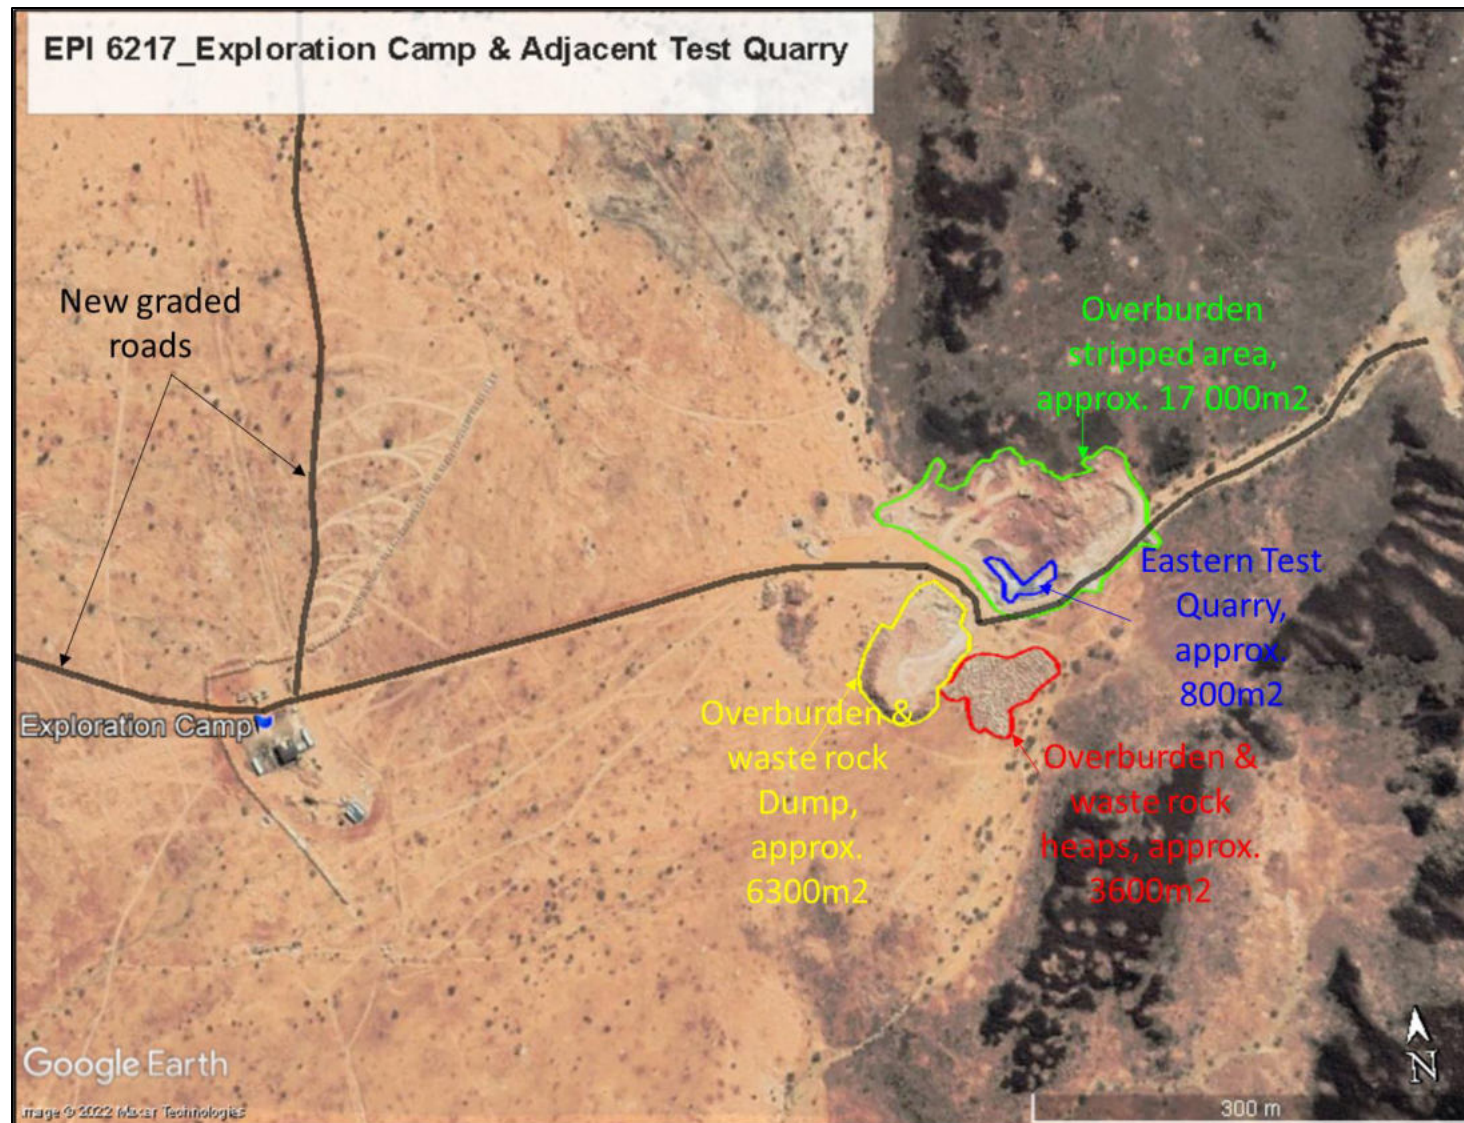

OVERALL SITE MAP OF CURRENT ACTIVITIES (*MAP 1*)

EPI 6217_Current Activities & Archaeological Buffers

- New Access Roads ———
- Historic roads ———
- No-Go archaeological buffer zones ———
- EPL boundary ———
- Active Sites // //

LAYOUT MAP OF EXPLORATION CAMP AND ADJACENT EASTERN TEST QUARRY (MAP 2)

LAYOUT MAP OF WESTERN TEST QUARRY (MAP 3)

LAYOUT MAP OF NORTH - WESTERN TEST QUARRY (MAP 4)