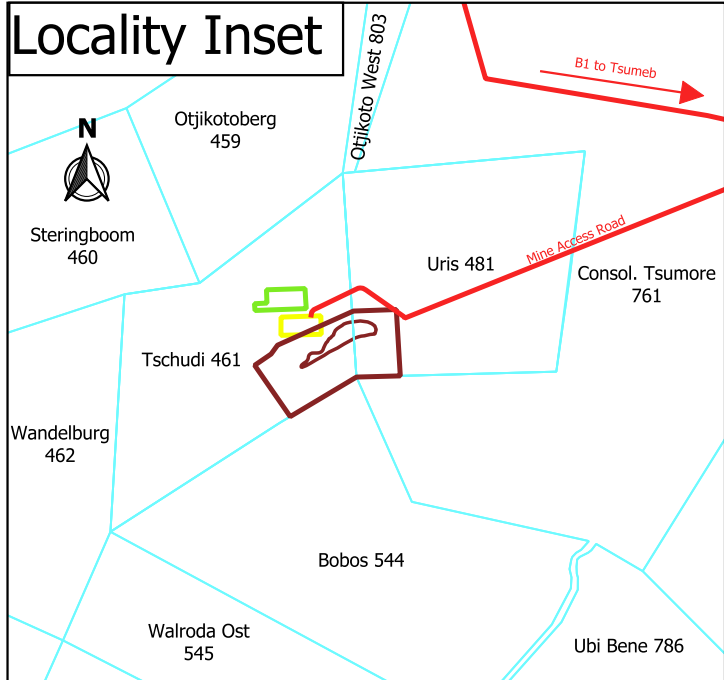

Locality Inset