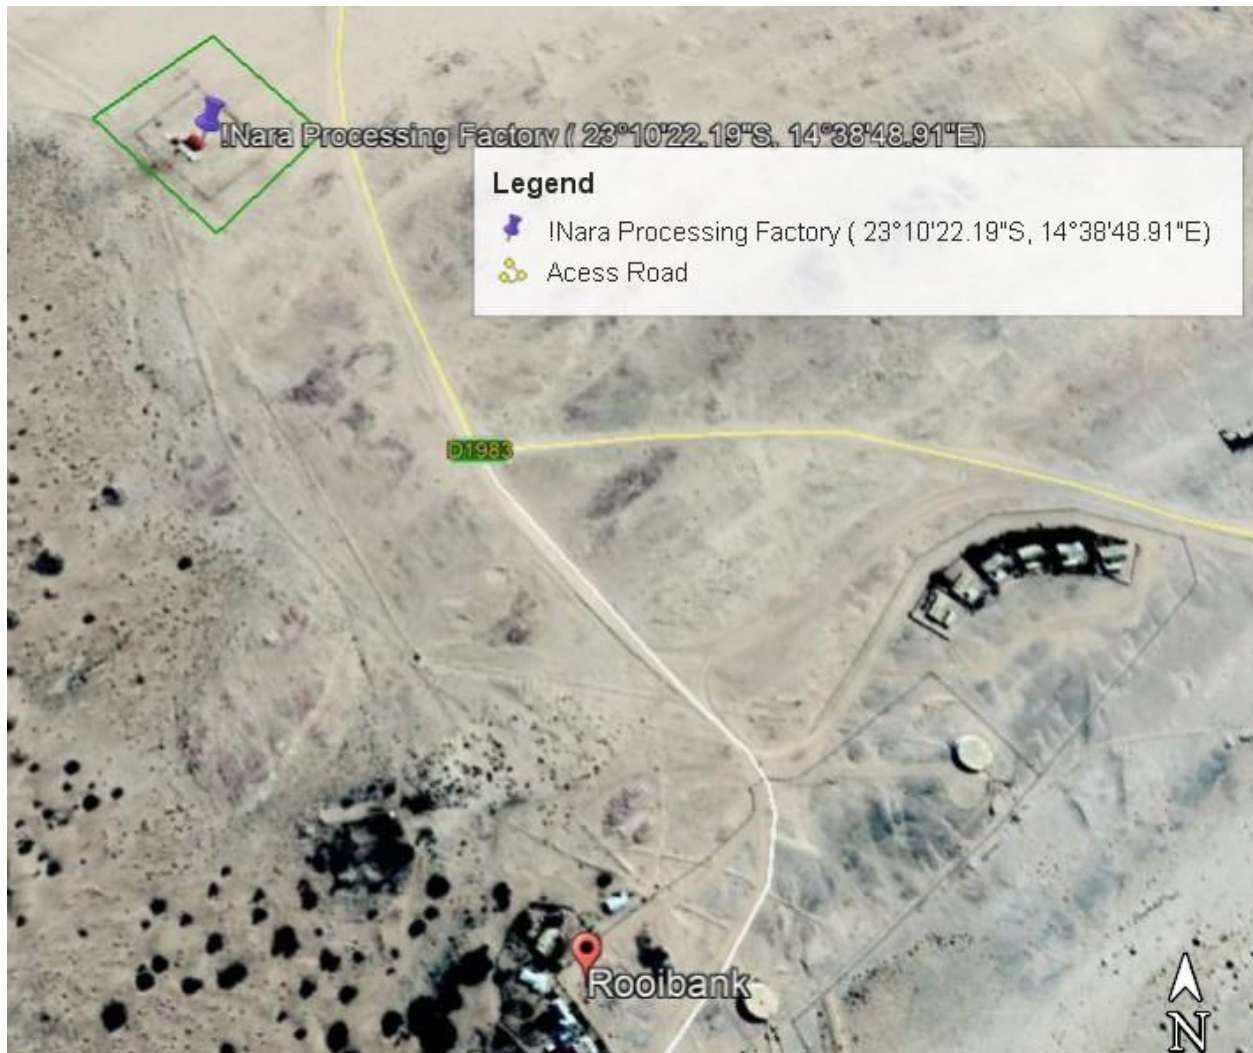

## 1. Project Location

The !nara processing plant is located in the Kuiseb valley, at Rooibank Village, about 30km south east of Walvis Bay (-23°.1727777S, 14°.646666) in the Namib Desert, which is known to be one of the world's oldest deserts (Figure 2). This part of the Kuiseb valley is within Namib Naukluft Park (NNP).

**Figure 1.** Location of the !Nara factory as demarcated with a blue place marker