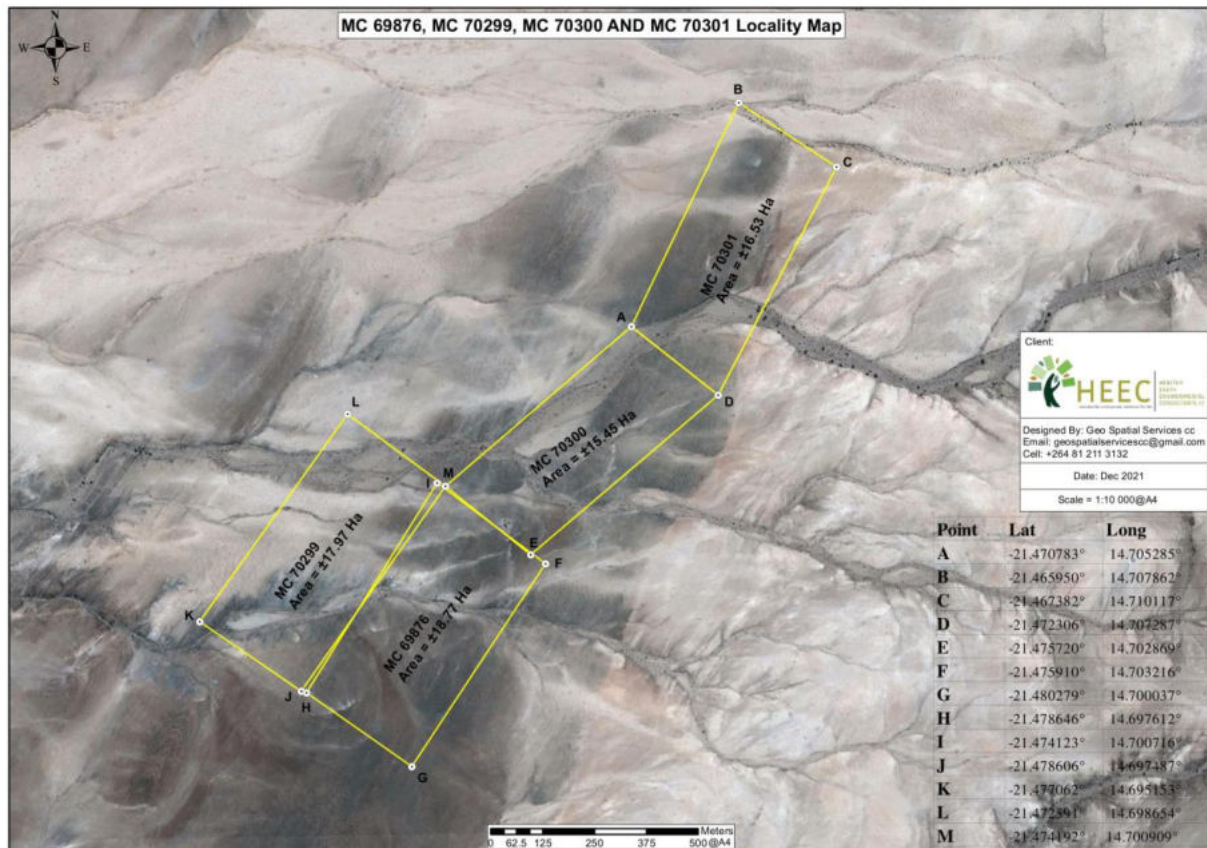

## 1.1 PROJECT LOCATION

The proponent, Otjisepa Farming & Trading CC intends to mine raw lithium ore as granitic pegmatite on the seven mining claims; 69875, 69876, 69877, 70299, 70300, 70301 & 70302, under EPL 7248 located about 24 kilometres south of Uis settlement in the Daureb constituency and about 18 kilometres from the eastern edge of the Brandberg Mountain in the Erongo region. The total area covered is about 115.6409 hectares. Refer to the locality maps of the seven mining claims in Figure 1, 2 & 3.

**Figure 1:** Locality map of the 4 adjoining mining claims 69876, 70299, 70300 & 70301 (yellow quadrants), Uis District, Erongo Region (HEEC, 2022)

Figure 2: Locality map of mining claim 69877, Uis District, Erongo Region (HEEC, 2022)

Figure 3: Locality map for the adjacent mining claims 69875 & 70302, Uis District, Erongo Region (HEEC, 2022)