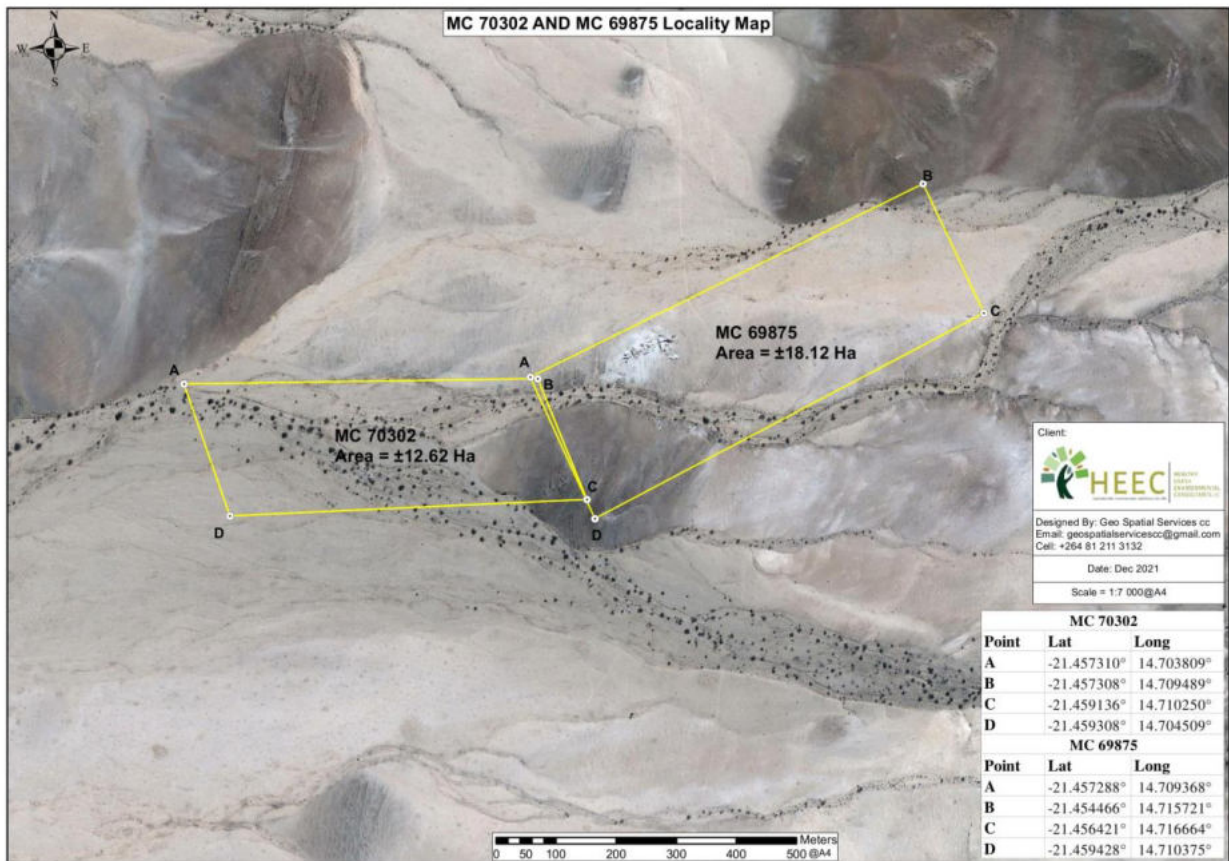

## 1.1 PROJECT LOCATION

The proponent, Otjisepa Farming & Trading CC intends to mine raw lithium ore as granitic pegmatite on the seven mining claims; 69875, 69876, 69877, 70299, 70300, 70301 & 70302, under EPL 7248 located about 24 kilometres south of Uis settlement in the Daureb constituency and about 18 kilometres from the eastern edge of the Brandberg Mountain in the Erongo region. The total area covered is about 115.6409 hectares. Refer to the locality maps of the seven mining claims in Figure 1, 2 & 3.

**Figure 1:** Locality map of the 4 adjoining mining claims 69876, 70299, 70300 & 70301 (yellow quadrants), Uis District, Erongo Region (HEEC, 2022)

Figure 2: Locality map of mining claim 69877, Uis District, Erongo Region (HEEC, 2022)

Figure 3: Locality map for the adjacent mining claims 69875 & 70302, Uis District, Erongo Region (HEEC, 2022)