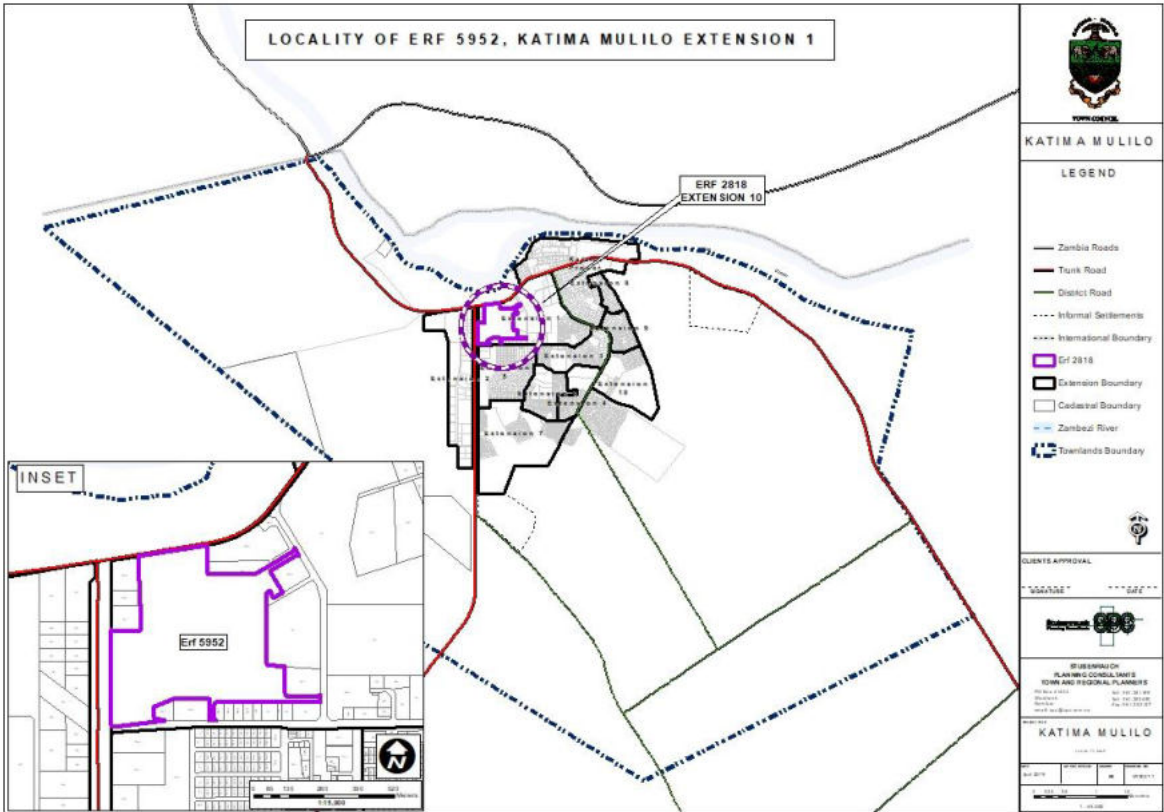

LOCALITY OF ERF 5952, KATIMA MULILO EXTENSION 1

ZAMBIA
KATIMA MULILO

LEGEND

- Zambia Roads
- Trunk Road
- District Road
- Informal Settlements
- International Boundary
- Erf 2818
- Extension Boundary
- Cadastral Boundary
- Zambesi River
- Townlands Boundary