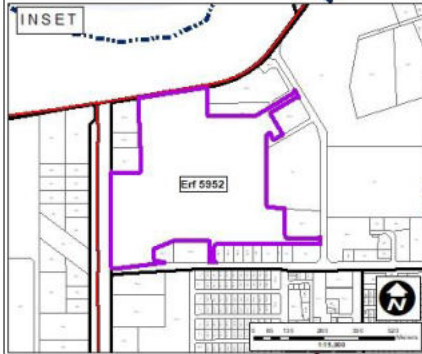

LOCALITY OF ERF 5952, KATIMA MULILO EXTENSION 1

ZAMBIA
KATIMA MULILO

LEGEND

- Zambia Roads
- Trunk Road
- District Road
- Informal Settlements
- International Boundary
- Erf 2818
- Extension Boundary
- Cadastral Boundary
- Zambesi River
- Townlands Boundary