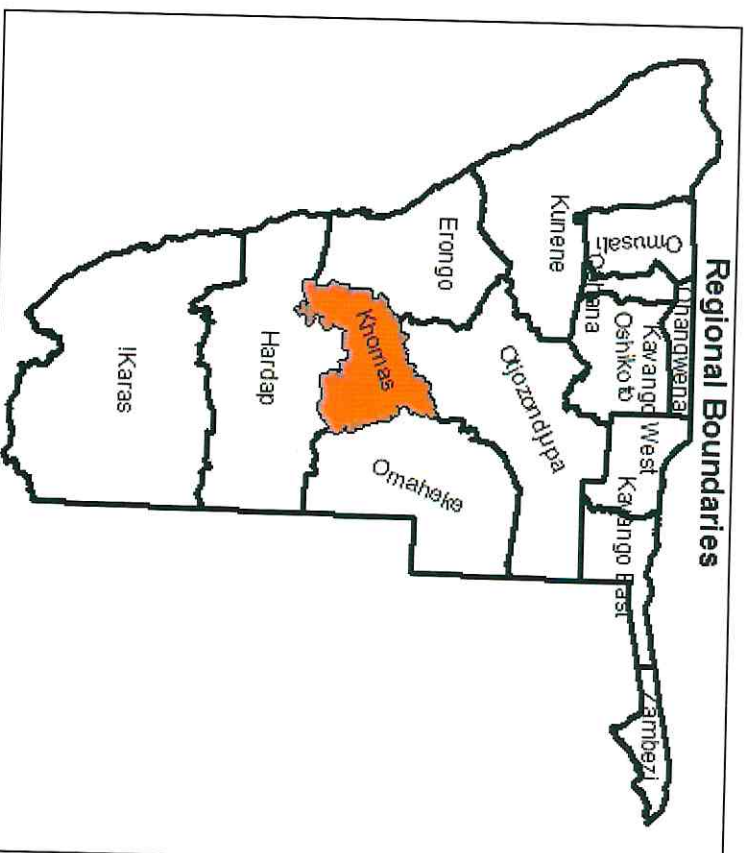

Locality map of UNAM Windhoek Campus

- Legend
- Campus
- Regional boundaries
- Regional boundary

Source: Esri, DeLorme, Earthstar, GeoGraphics, and the GIS User Community

- Scale Bar
- Regional Boundary

beta of beta
beta of beta

Windhoek Area

Contributors: Esri, HERE, Garmin, Intermap, increment P Corp., GEBCO, USGS, FAO, NGS, NRCAN, GeBCO, IGN, Kadaster NL, Proiection Survey, Esri Japan, METI, Esri China (Hong Kong), (c) OpenStreetMap contributors, and the GIS User Community