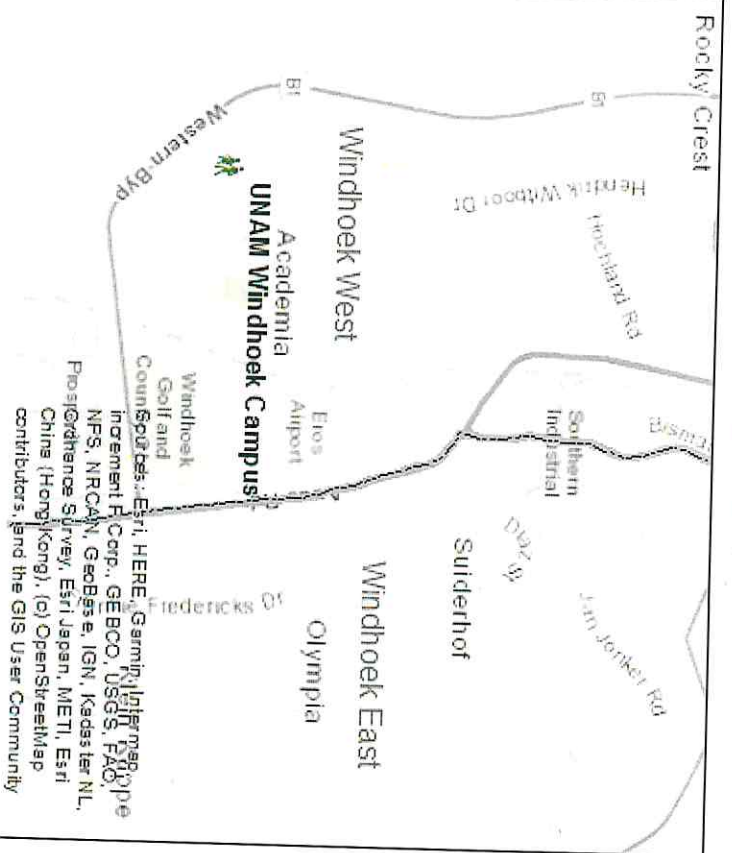

Locality map of UNAM Windhoek Campus

- Legend
- Campus
- Regional boundaries
- Regional boundary

Source: Esri, DeLorme, Earthstar, GeoGraphics, and the GIS User Community

- Scale Bar
- Regional Boundary

beta of beta
beta of beta

Windhoek Area

Contributors: Esri, HERE, Garmin, Intermap, increment P Corp., GEBCO, USGS, FAO, NGS, NRCAN, GeBCO, IGN, Kadaster NL, Proiection Survey, Esri Japan, METI, Esri China (Hong Kong), (c) OpenStreetMap contributors, and the GIS User Community