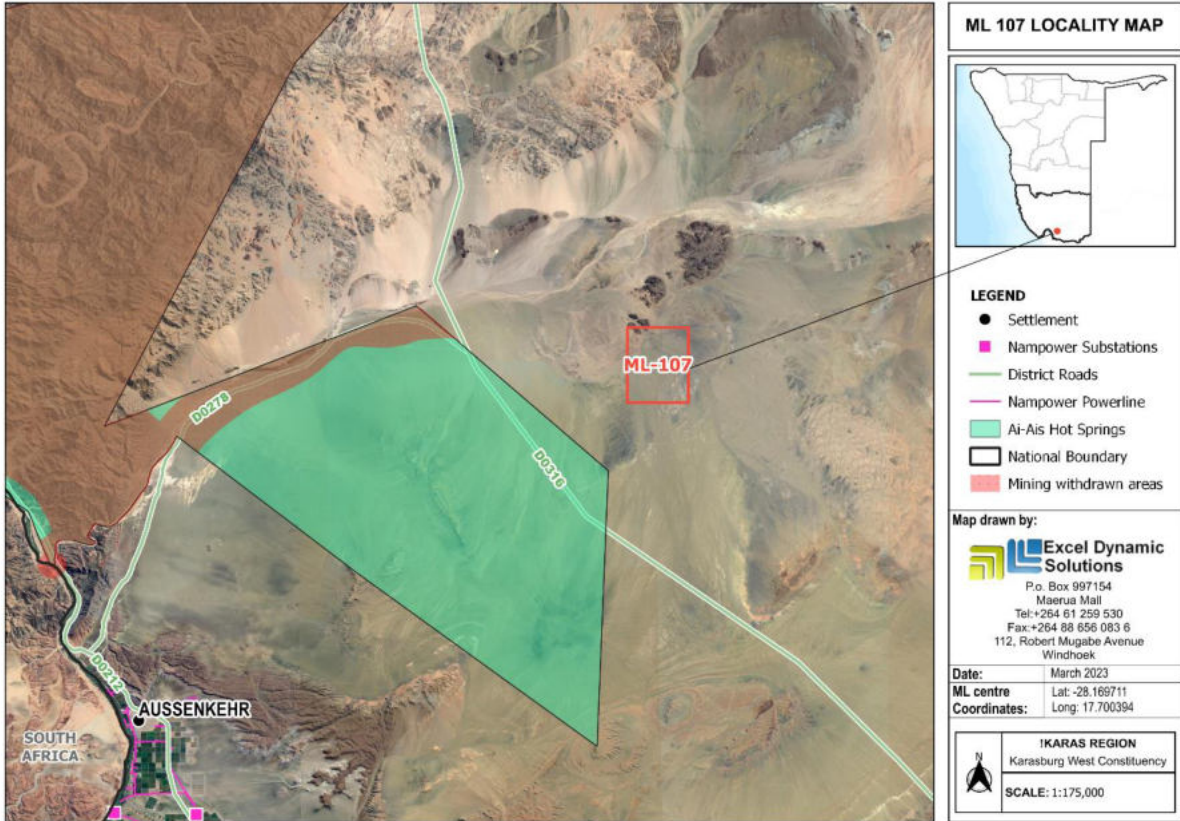

Locality MAP_ML 107

Coordinates: Lat: -28.169711, Long: 17.700394