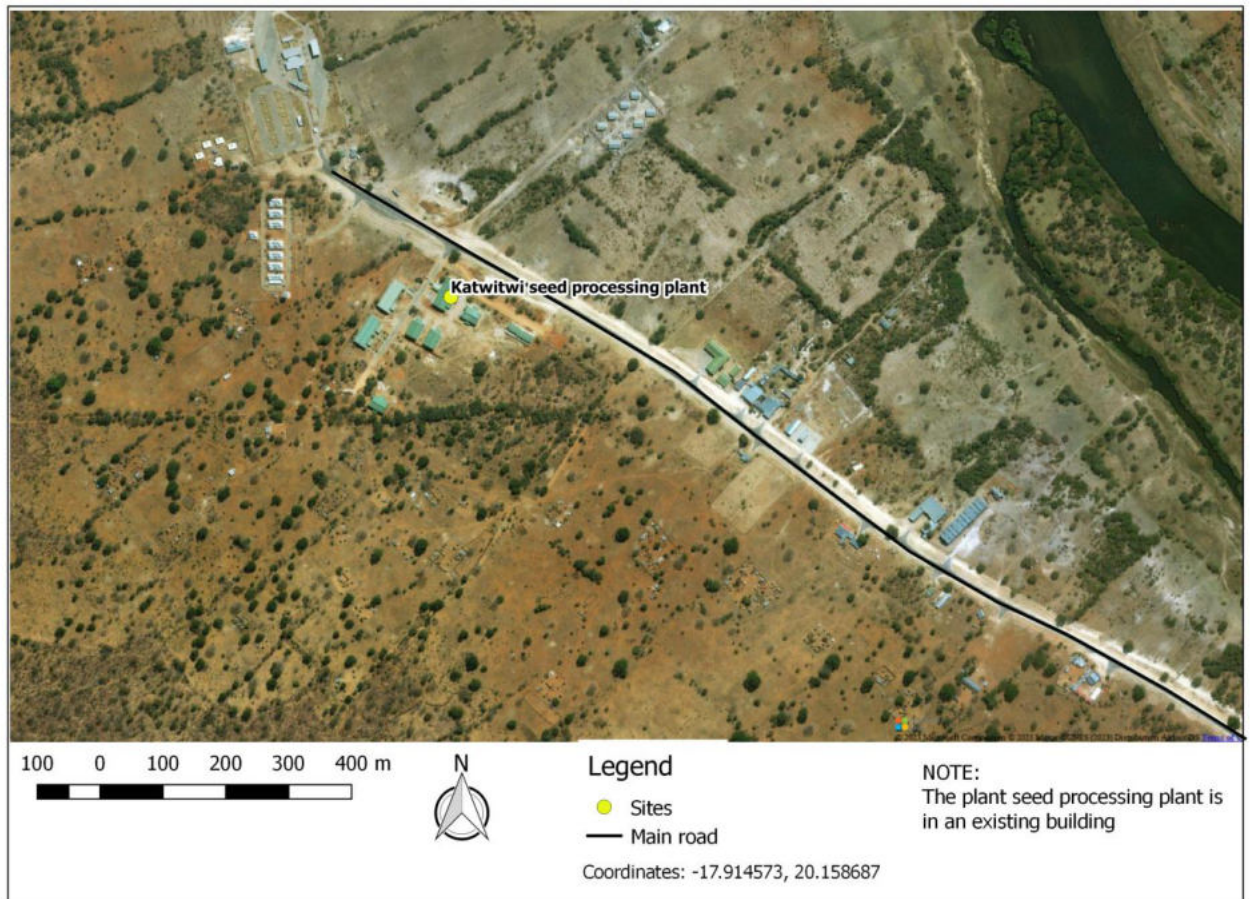

Legend

- Sites
- Roads and distances to site
 - Possible access road to site
 - Distance from road to site (80m)
 - Main road

Coordinates: -18.356959, 16.575808

Legend

- Sites
- Roads and distance to site
- Possible access road to site
- Distance from road to site (1000m)
- Main road

Coordinates: -17.444722, 14.794167