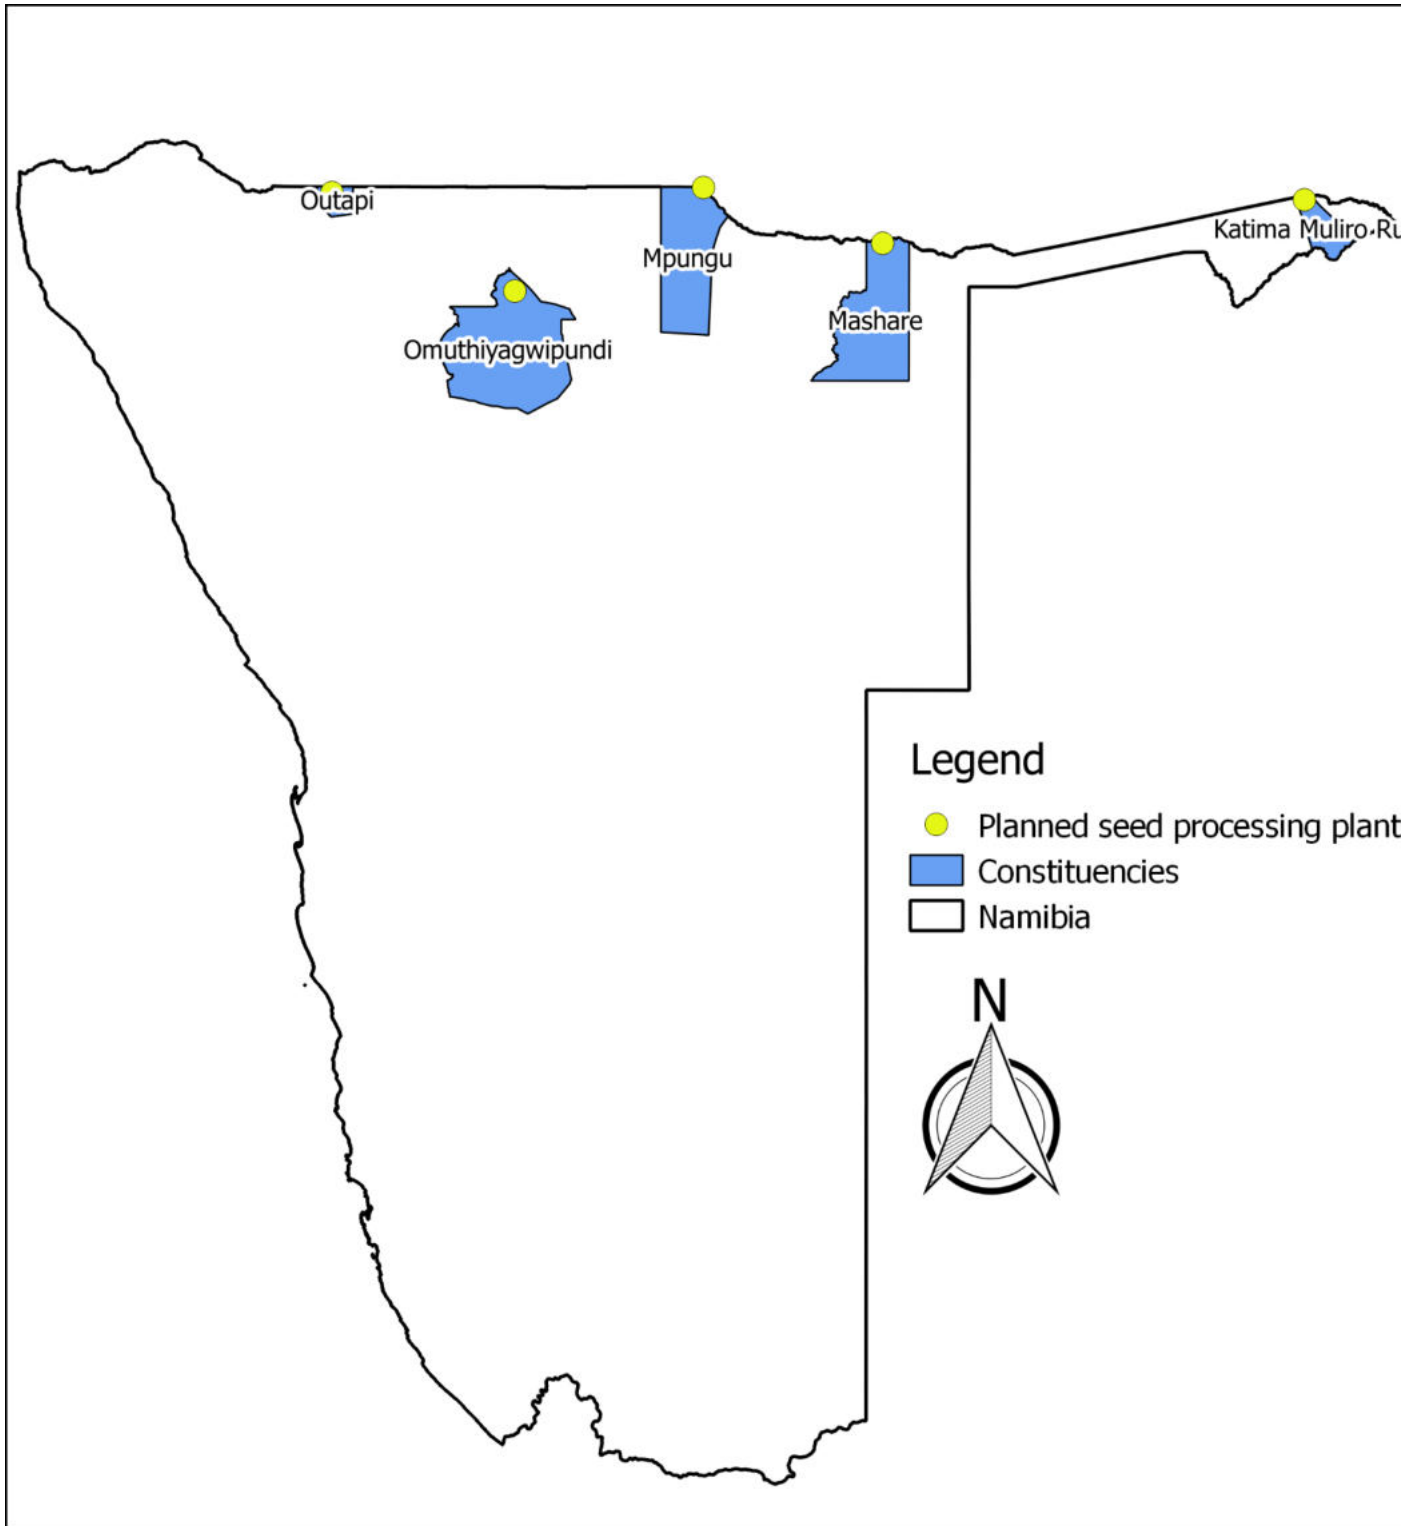

Legend

- Sites
- Roads and distances to site
 - Possible access road to site
 - Distance from road to site (80m)
 - Main road

Coordinates: -18.356959, 16.575808

Legend

- Sites
- Roads and distance to site
- Possible access road to site
- Distance from road to site (1000m)
- Main road

Coordinates: -17.444722, 14.794167