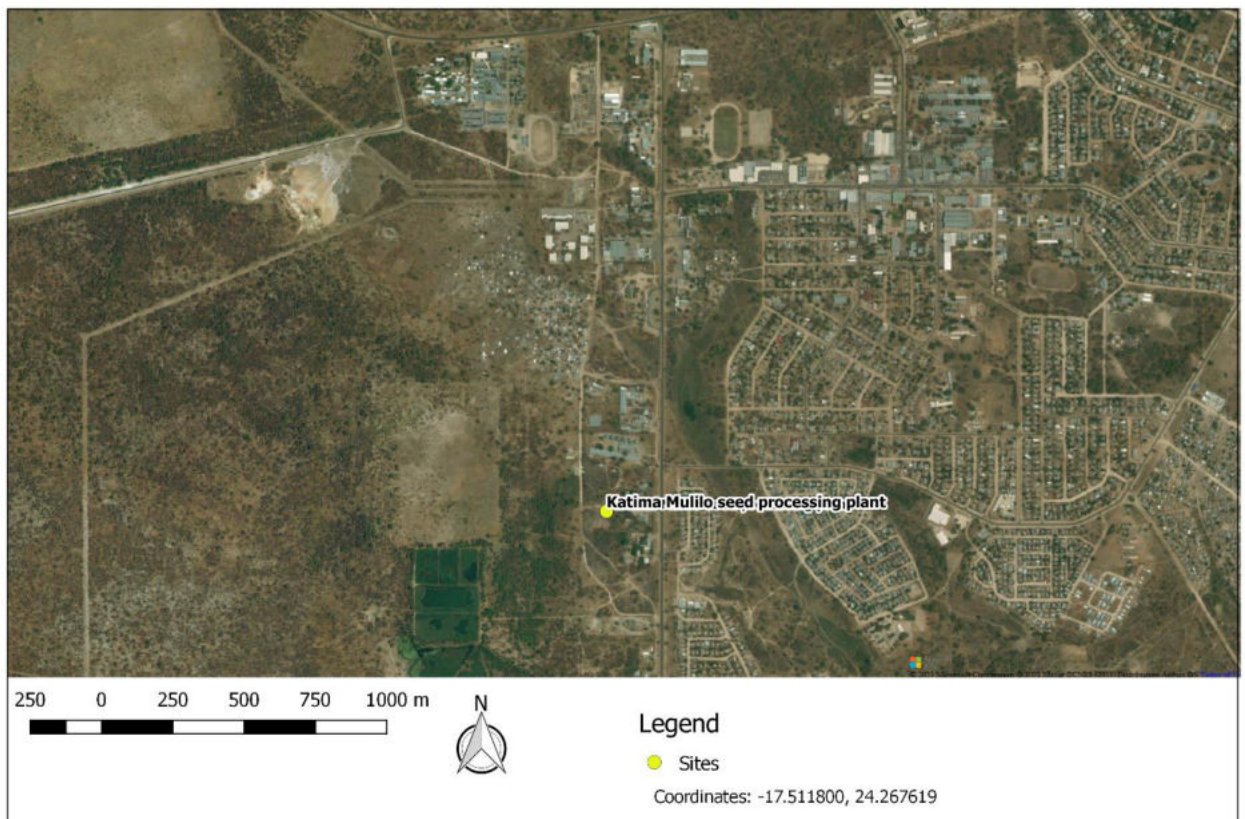

**Legend**

- Sites
- Roads and distances to site
  - Possible access road to site
  - Distance from road to site (80m)
  - Main road

Coordinates: -18.356959, 16.575808

**Legend**

- Sites
- Roads and distance to site
- Possible access road to site
- Distance from road to site (1000m)
- Main road

Coordinates: -17.444722, 14.794167