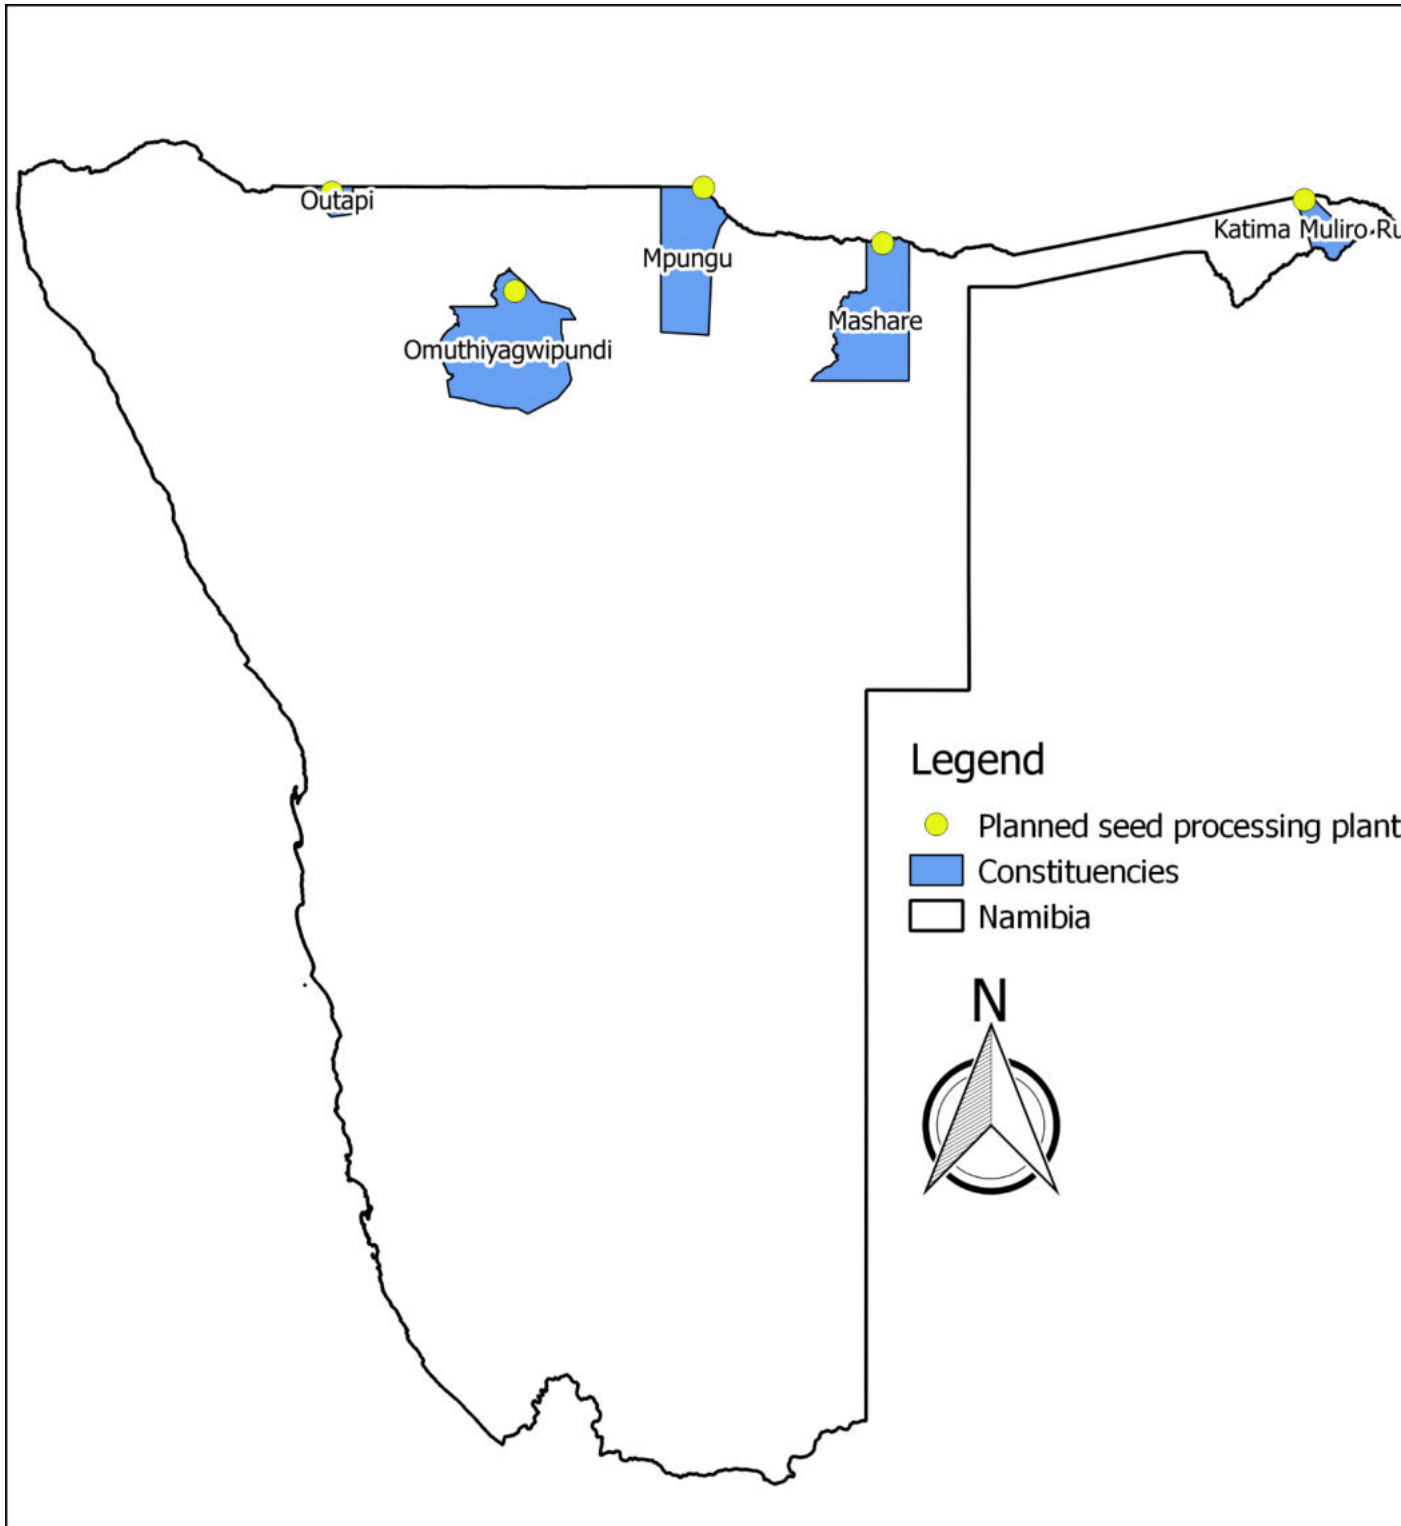

**Legend**

- Sites
- Roads and distances to site
  - Possible access road to site
  - Distance from road to site (80m)
  - Main road

Coordinates: -18.356959, 16.575808

**Legend**

- Sites
- Roads and distance to site
- Possible access road to site
- Distance from road to site (1000m)
- Main road

Coordinates: -17.444722, 14.794167