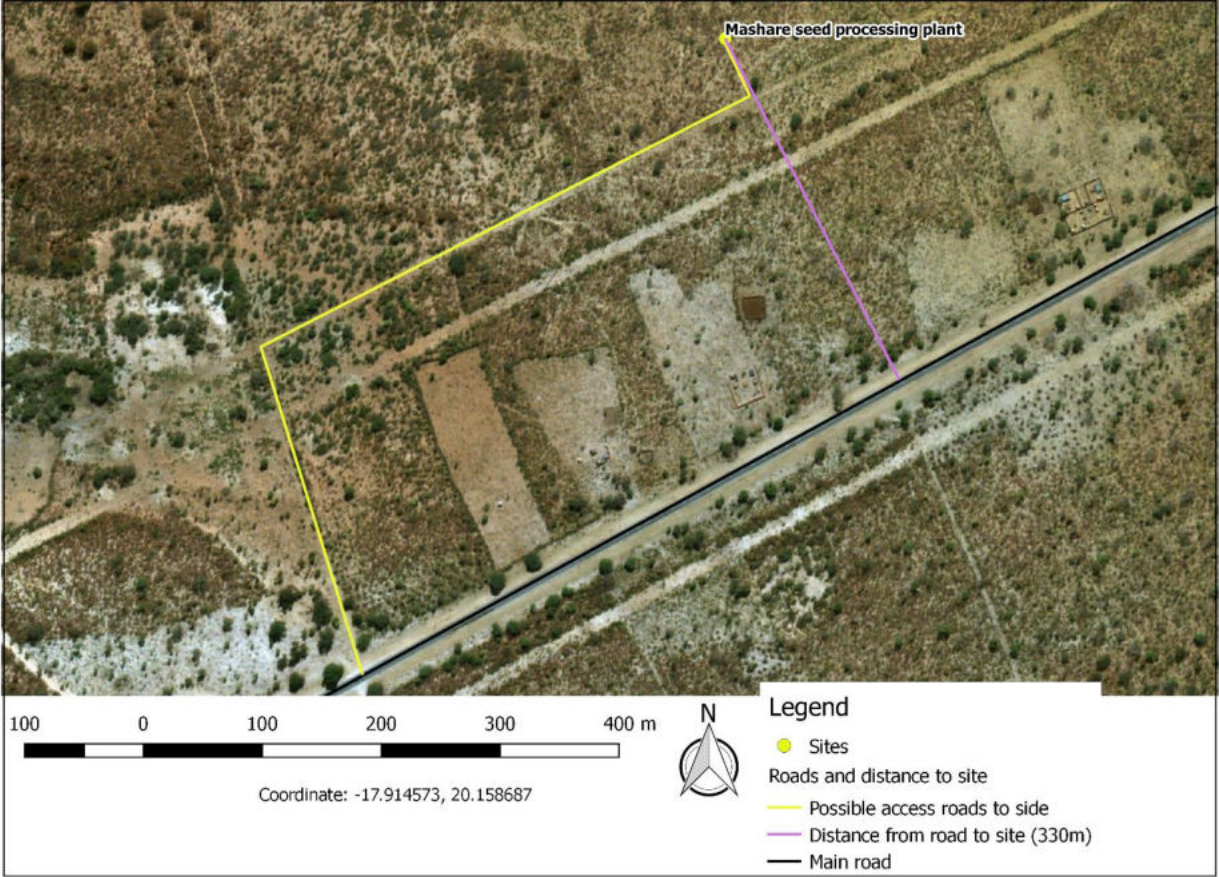

**Legend**

- Sites
- Roads and distances to site
  - Possible access road to site
  - Distance from road to site (80m)
  - Main road

Coordinates: -18.356959, 16.575808

**Legend**

- Sites
- Roads and distance to site
- Possible access road to site
- Distance from road to site (1000m)
- Main road

Coordinates: -17.444722, 14.794167