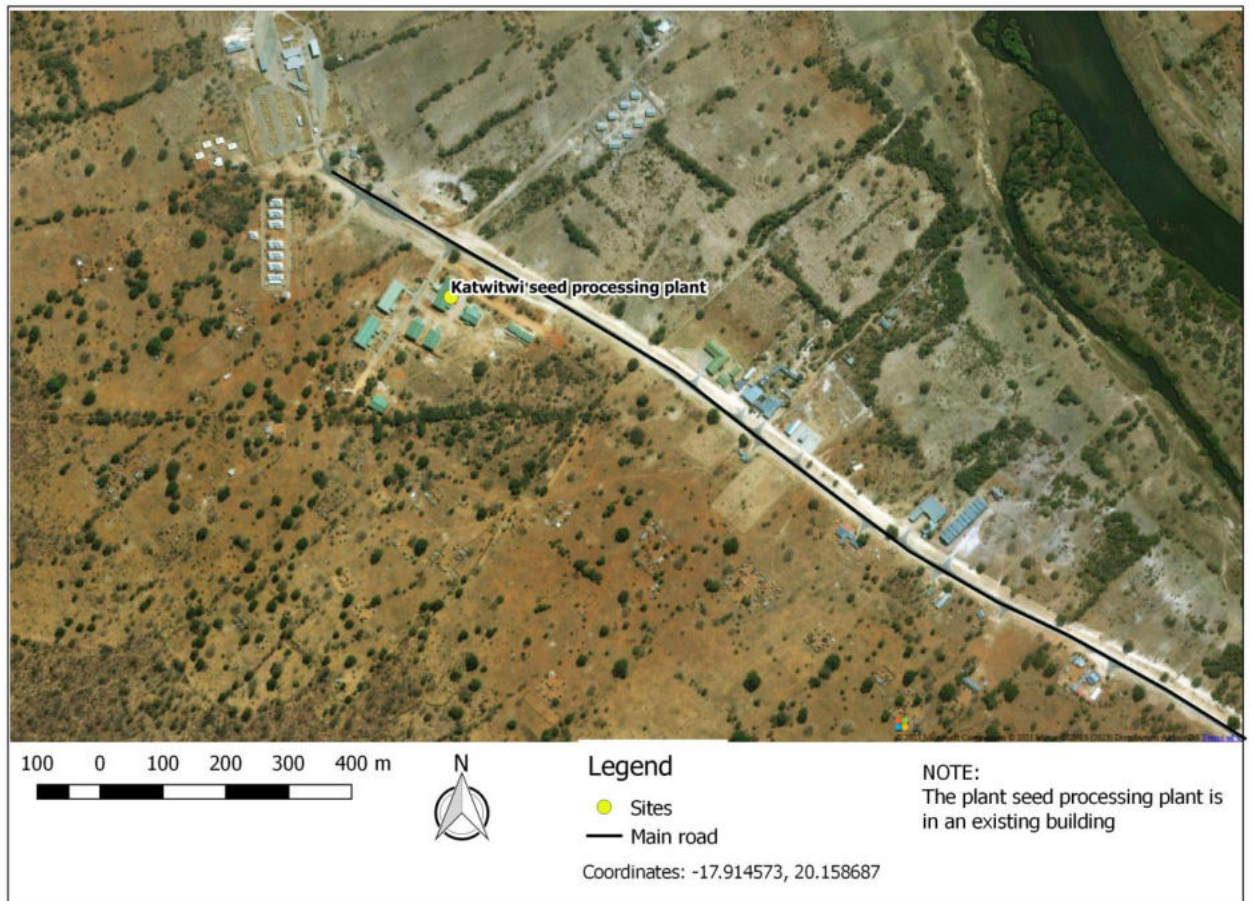

**Legend**

- Sites
- Roads and distances to site
  - Possible access road to site
  - Distance from road to site (80m)
  - Main road

Coordinates: -18.356959, 16.575808

**Legend**

- Sites
- Roads and distance to site
- Possible access road to site
- Distance from road to site (1000m)
- Main road

Coordinates: -17.444722, 14.794167