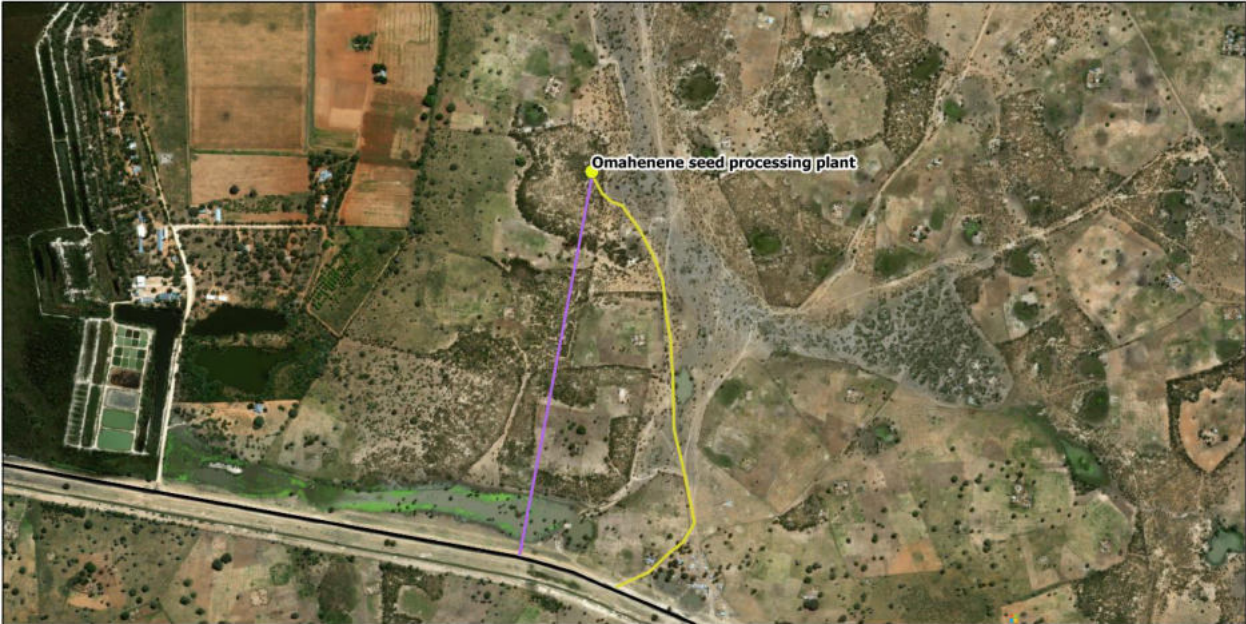

**Legend**

- Sites
- Roads and distances to site
  - Possible access road to site
  - Distance from road to site (80m)
  - Main road

Coordinates: -18.356959, 16.575808

**Legend**

- Sites
- Roads and distance to site
- Possible access road to site
- Distance from road to site (1000m)
- Main road

Coordinates: -17.444722, 14.794167