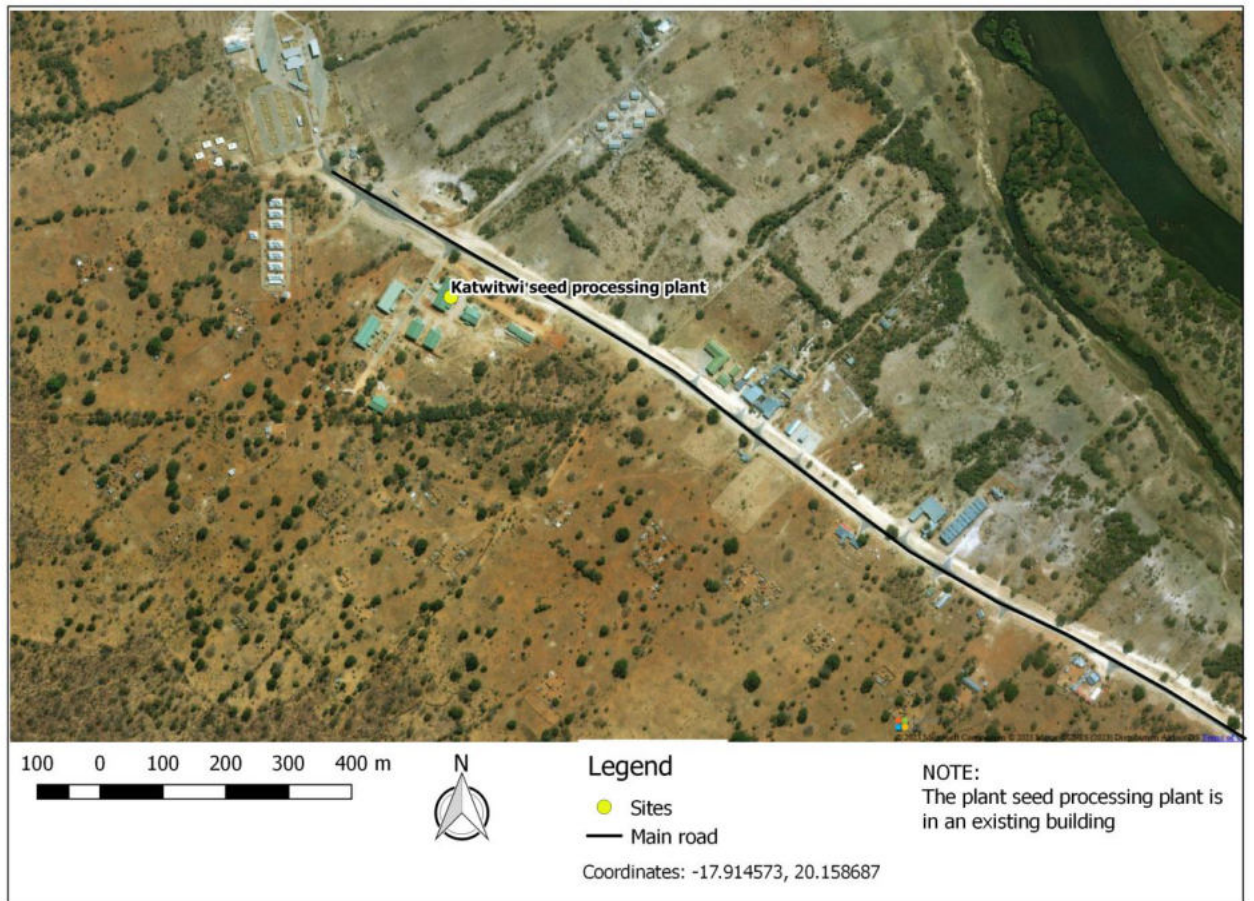

Legend

- Sites
- Roads and distances to site
 - Possible access road to site
 - Distance from road to site (80m)
 - Main road

Coordinates: -18.356959, 16.575808

Legend

- Sites
- Roads and distance to site
- Possible access road to site
- Distance from road to site (1000m)
- Main road

Coordinates: -17.444722, 14.794167