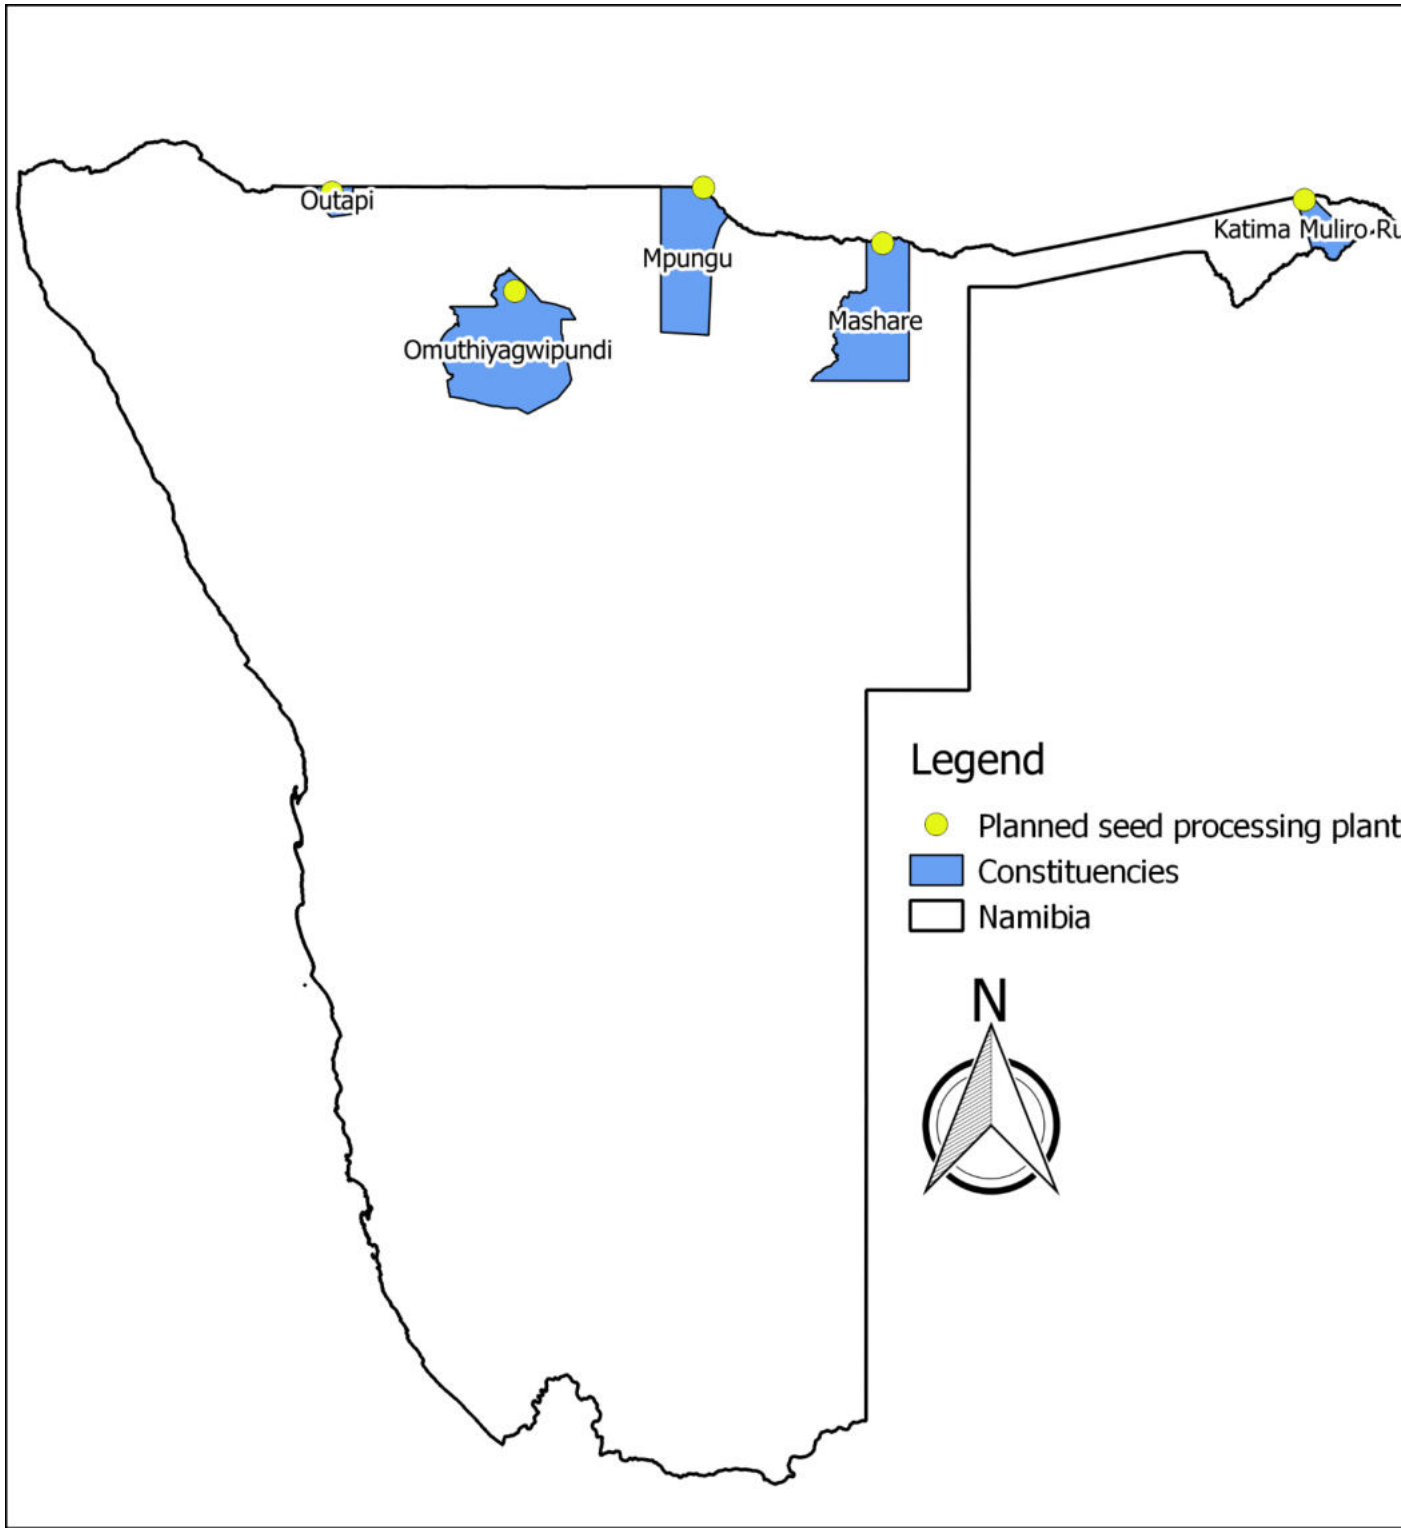

Legend

- Sites
- Roads and distances to site
 - Possible access road to site
 - Distance from road to site (80m)
 - Main road

Coordinates: -18.356959, 16.575808

Legend

- Sites
- Roads and distance to site
- Possible access road to site
- Distance from road to site (1000m)
- Main road

Coordinates: -17.444722, 14.794167