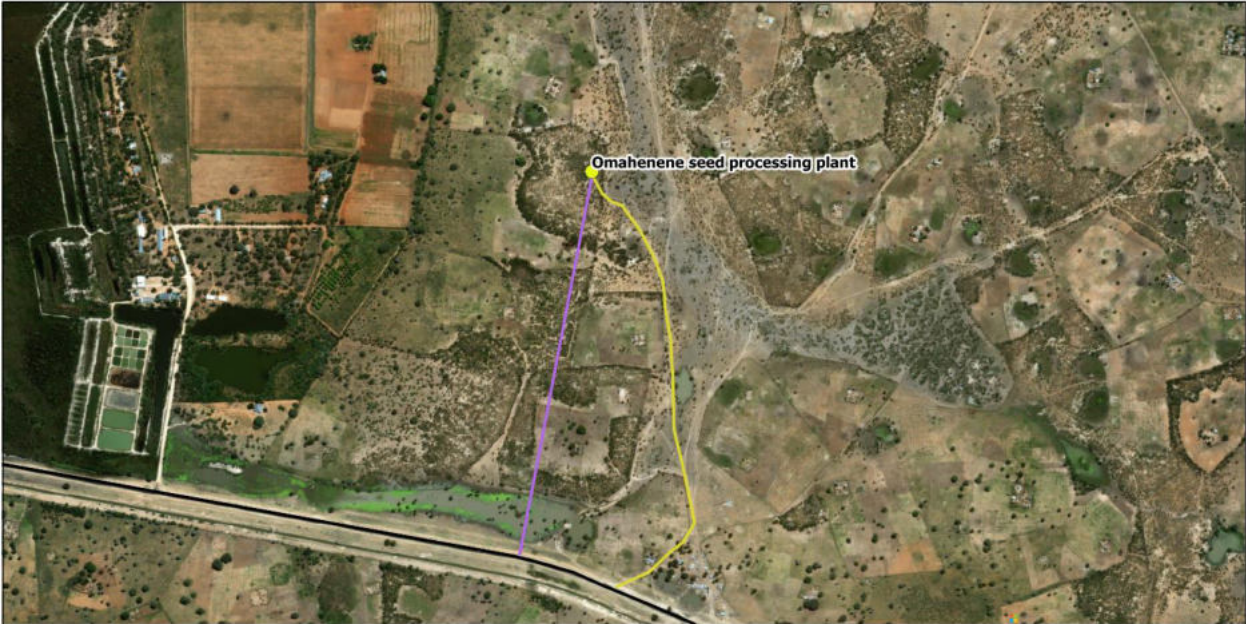

Legend

- Sites
- Roads and distances to site
 - Possible access road to site
 - Distance from road to site (80m)
 - Main road

Coordinates: -18.356959, 16.575808

Legend

- Sites
- Roads and distance to site
- Possible access road to site
- Distance from road to site (1000m)
- Main road

Coordinates: -17.444722, 14.794167