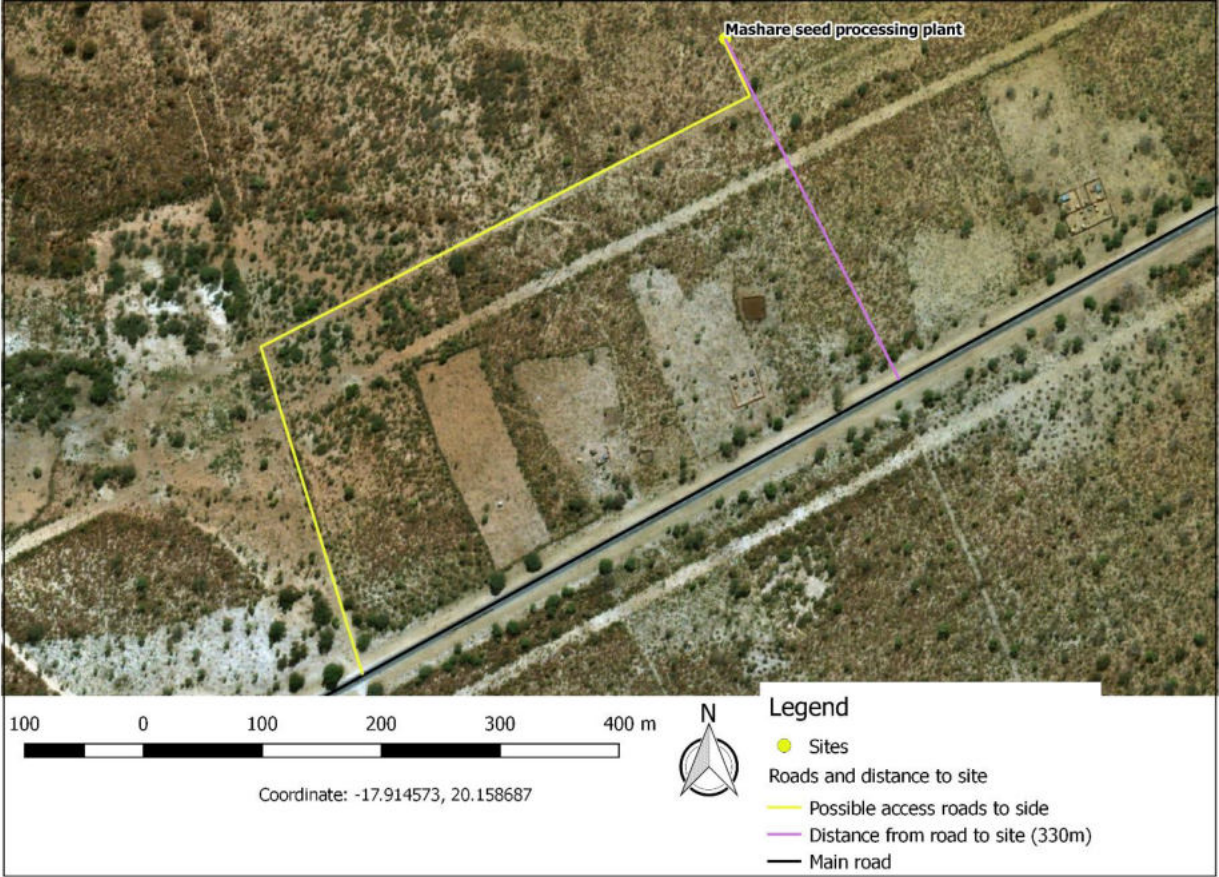

Legend

- Sites
- Roads and distances to site
 - Possible access road to site
 - Distance from road to site (80m)
 - Main road

Coordinates: -18.356959, 16.575808

Legend

- Sites
- Roads and distance to site
- Possible access road to site
- Distance from road to site (1000m)
- Main road

Coordinates: -17.444722, 14.794167