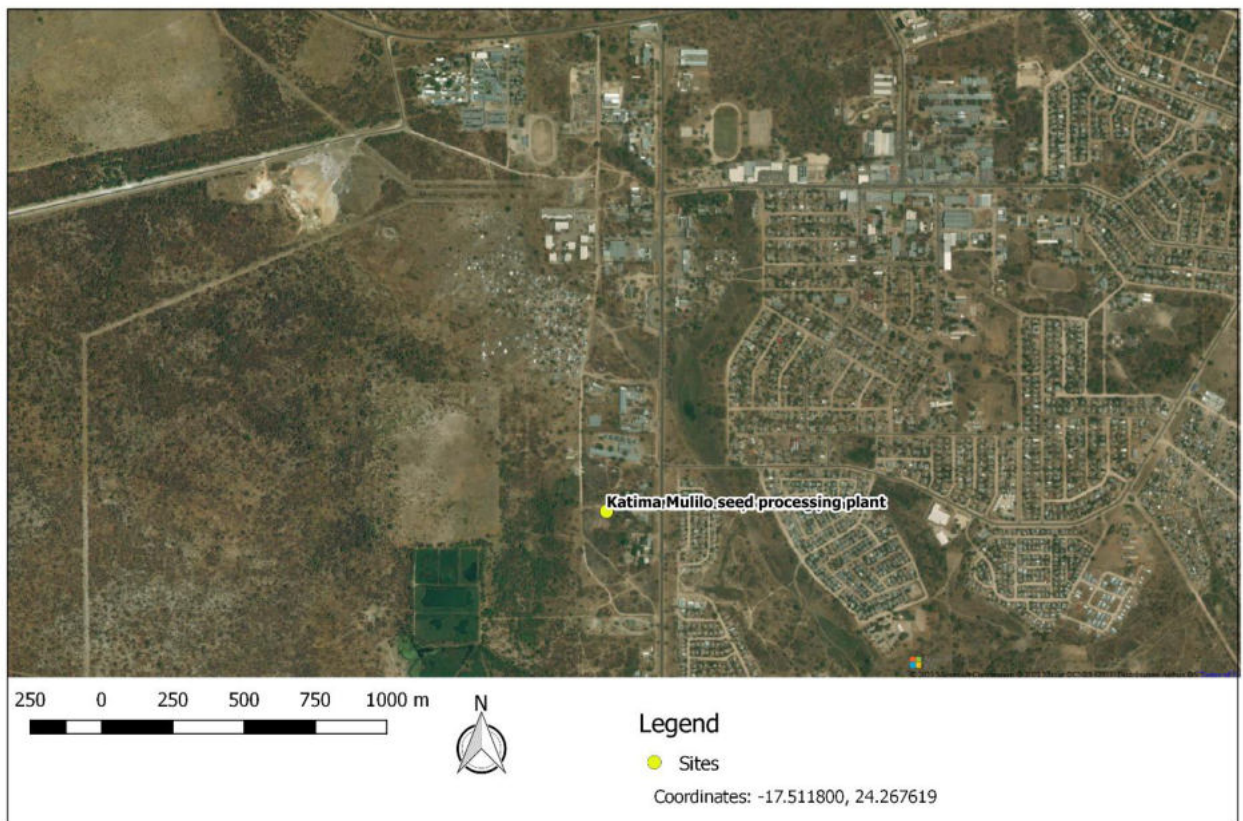

**Legend**

- Sites
- Roads and distances to site
  - Possible access road to site
  - Distance from road to site (80m)
  - Main road

Coordinates: -18.356959, 16.575808

**Legend**

- Sites
- Roads and distance to site
- Possible access road to site
- Distance from road to site (1000m)
- Main road

Coordinates: -17.444722, 14.794167