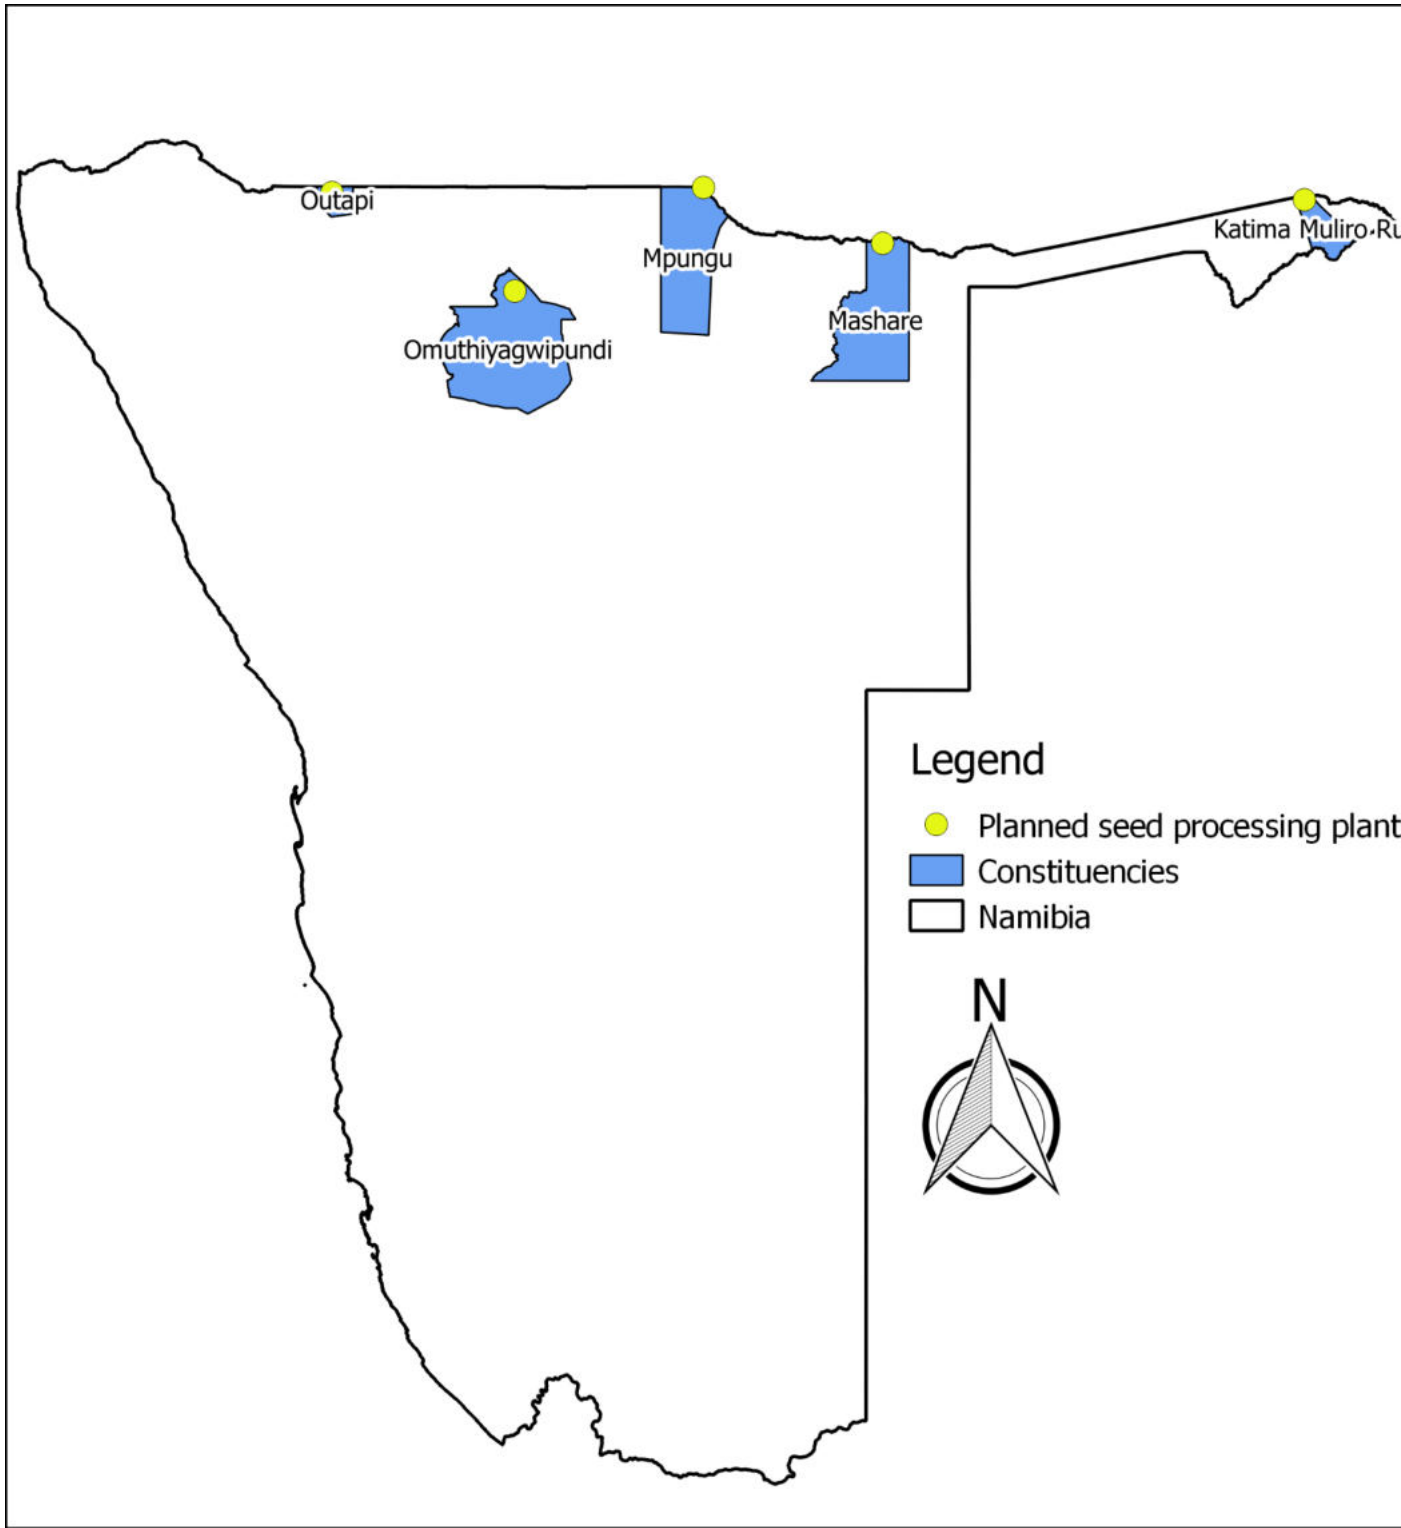

**Legend**

- Sites
- Roads and distances to site
  - Possible access road to site
  - Distance from road to site (80m)
  - Main road

Coordinates: -18.356959, 16.575808

**Legend**

- Sites
- Roads and distance to site
- Possible access road to site
- Distance from road to site (1000m)
- Main road

Coordinates: -17.444722, 14.794167