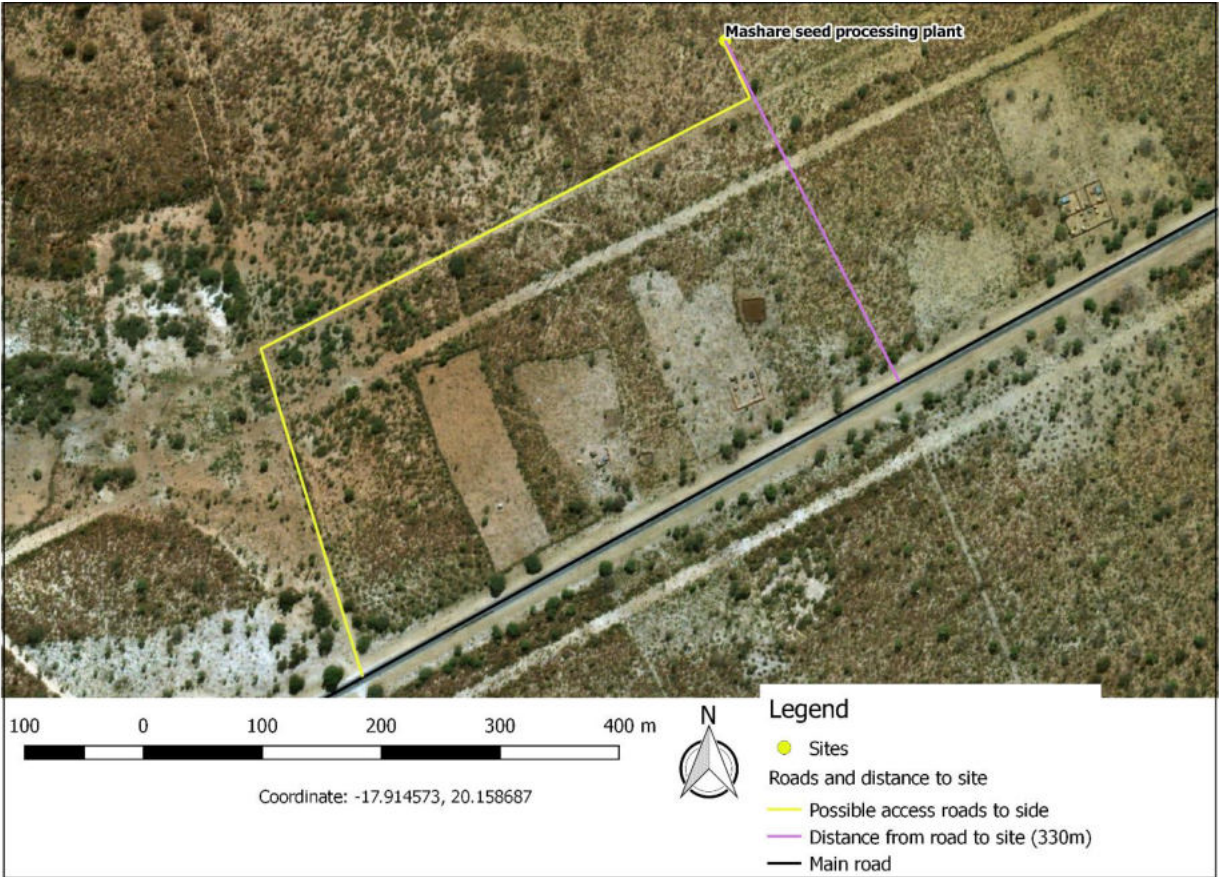

**Legend**

- Sites
- Roads and distances to site
  - Possible access road to site
  - Distance from road to site (80m)
  - Main road

Coordinates: -18.356959, 16.575808

**Legend**

- Sites
- Roads and distance to site
- Possible access road to site
- Distance from road to site (1000m)
- Main road

Coordinates: -17.444722, 14.794167