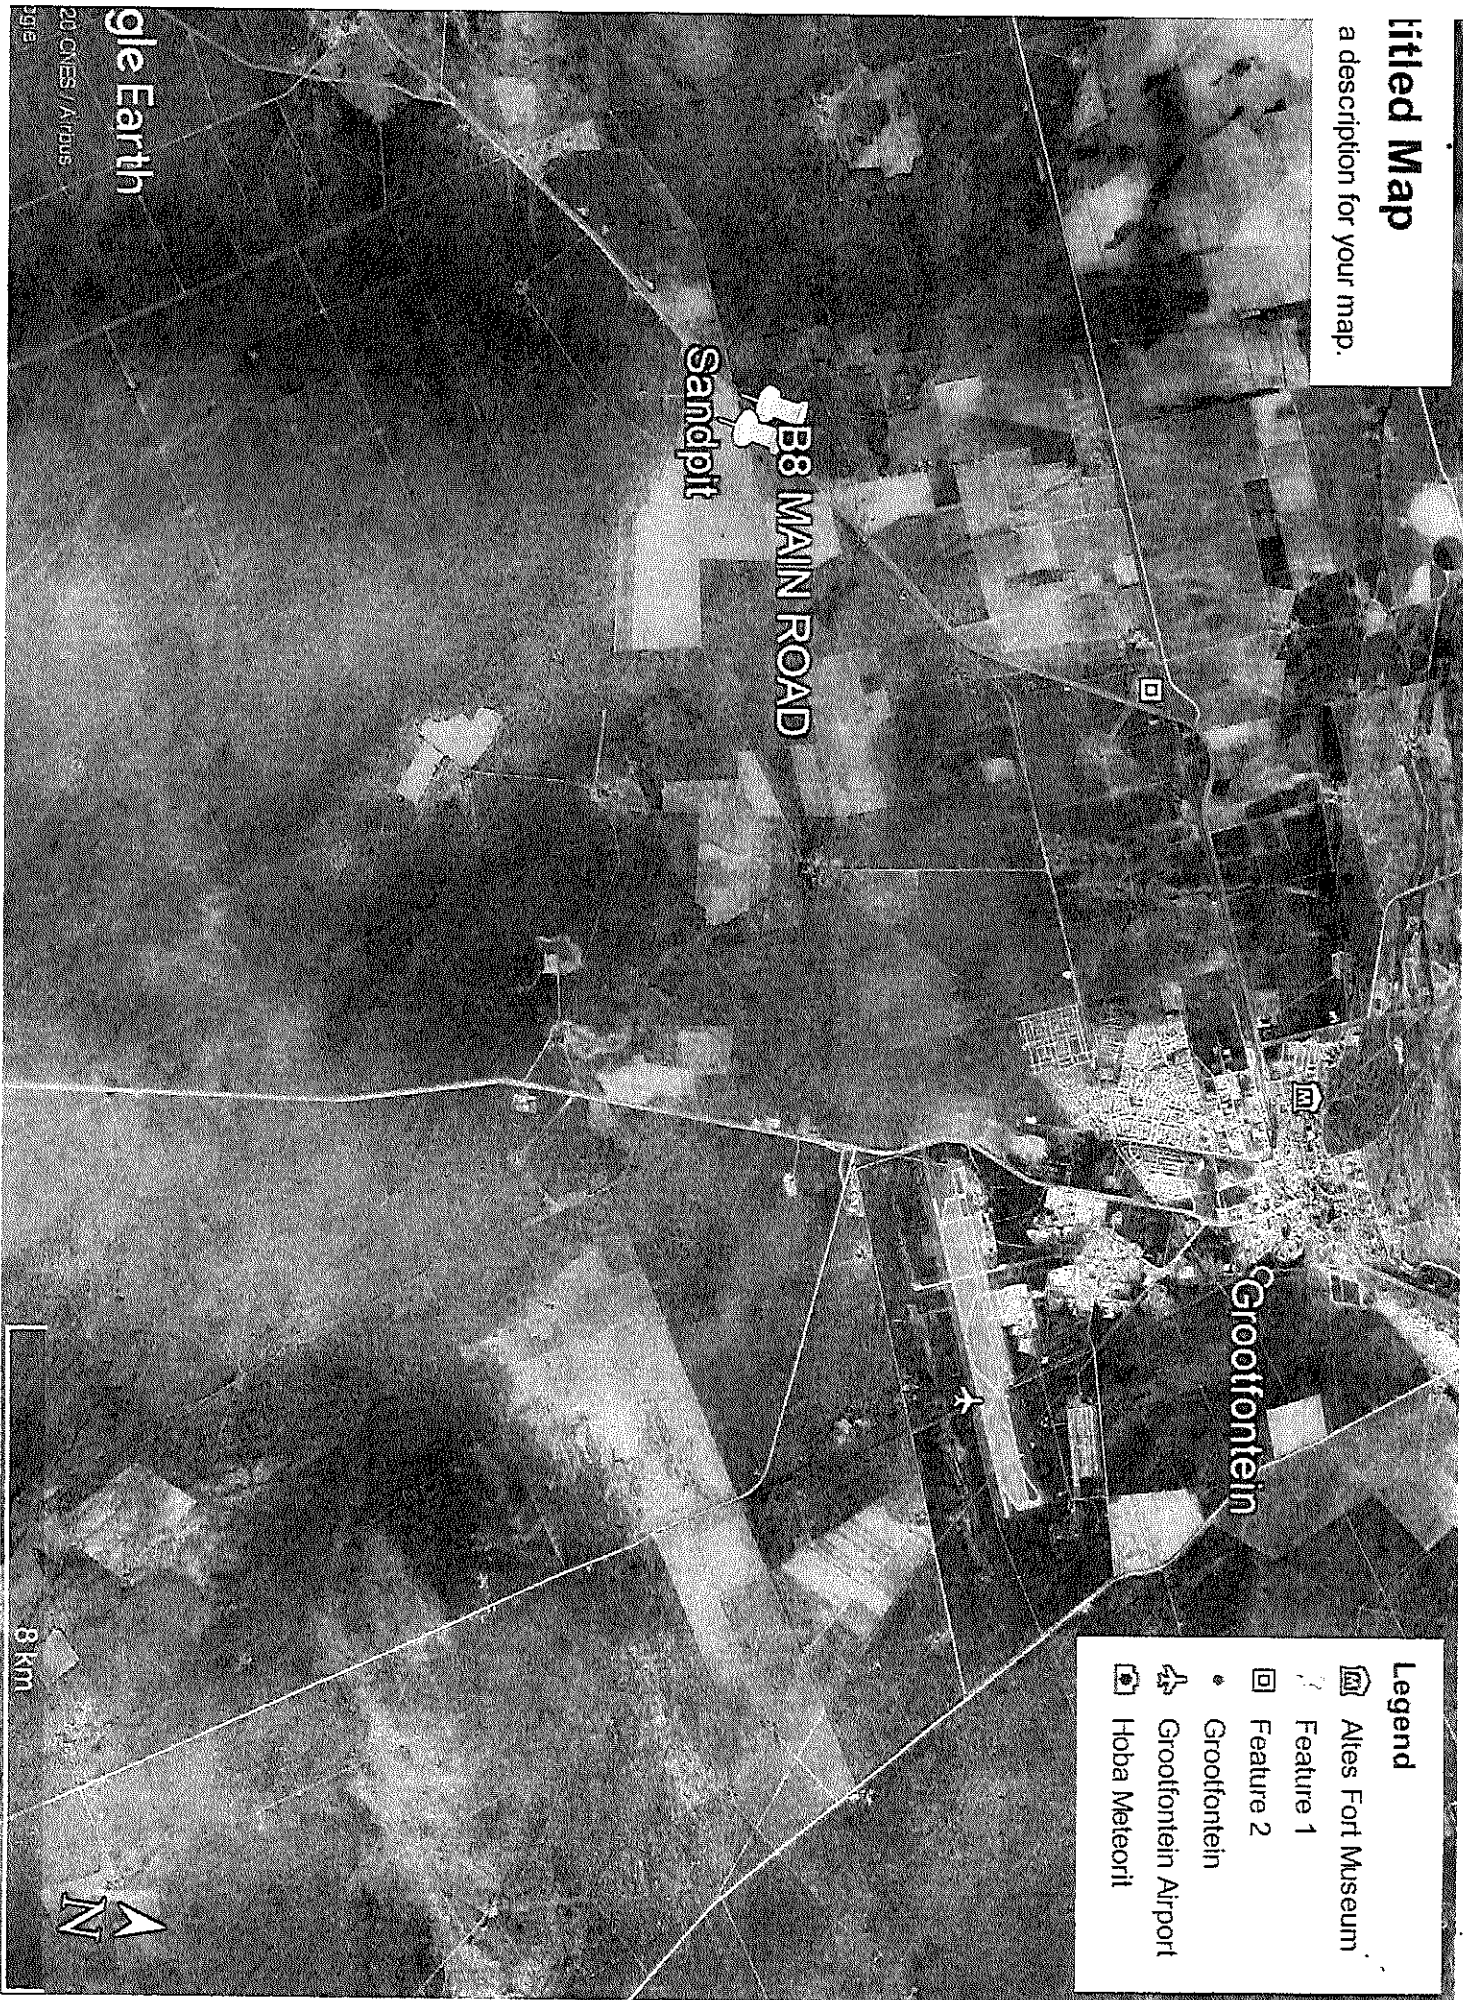

Untitled Map

a description for your map.

Legend

- Altes Fort Museum
- Feature 1
- Feature 2
- Grootfontein
- Grootfontein Airport
- Hoba Meteorit

8 km

Google Earth

© 2008 CNES / Airbus