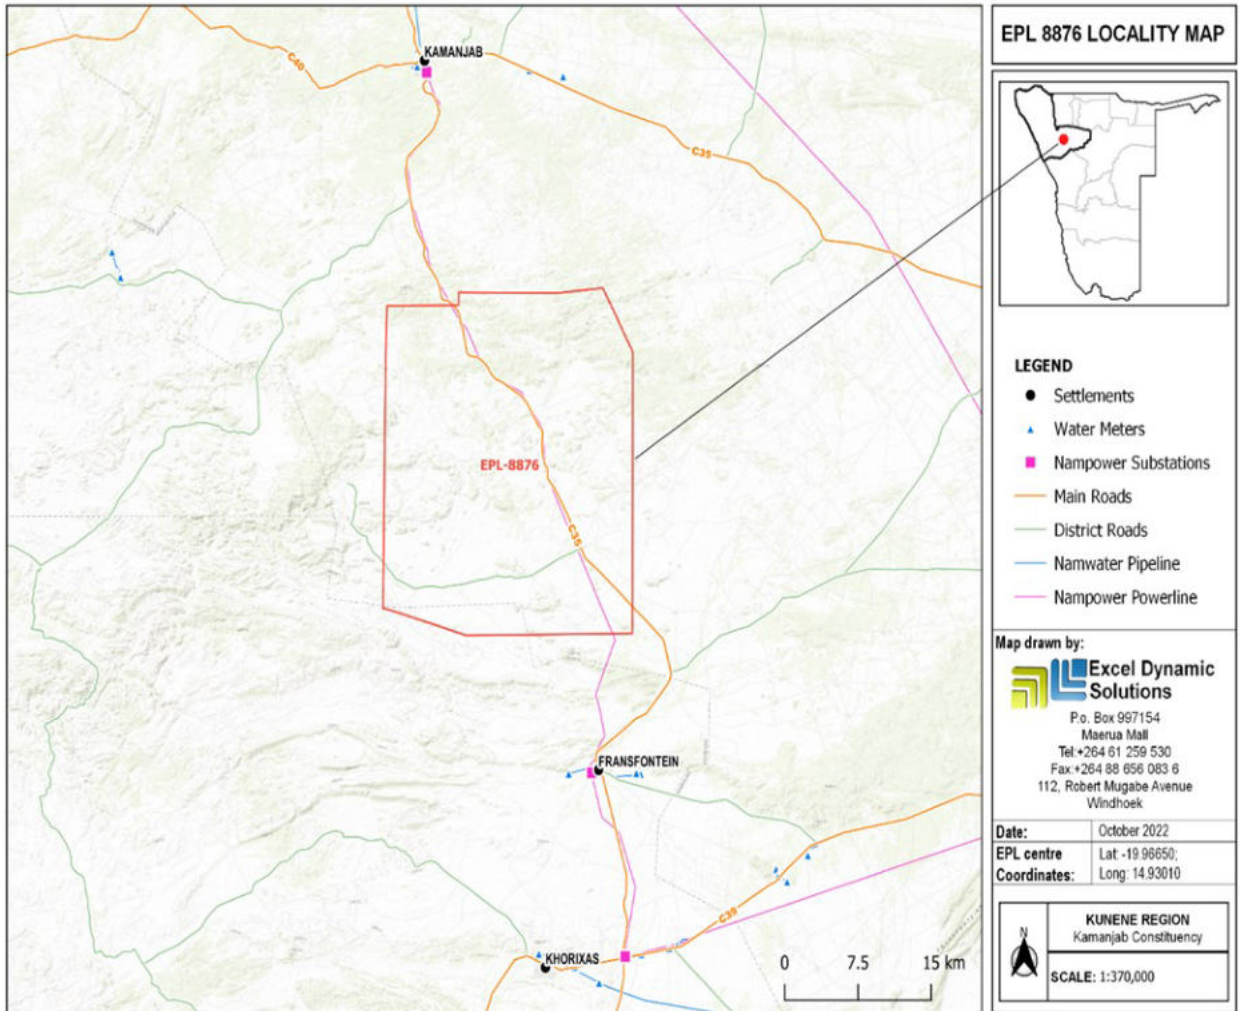

# Site Map EPL 8867

Coordinates: Lat -19.96650 Long 14.93010