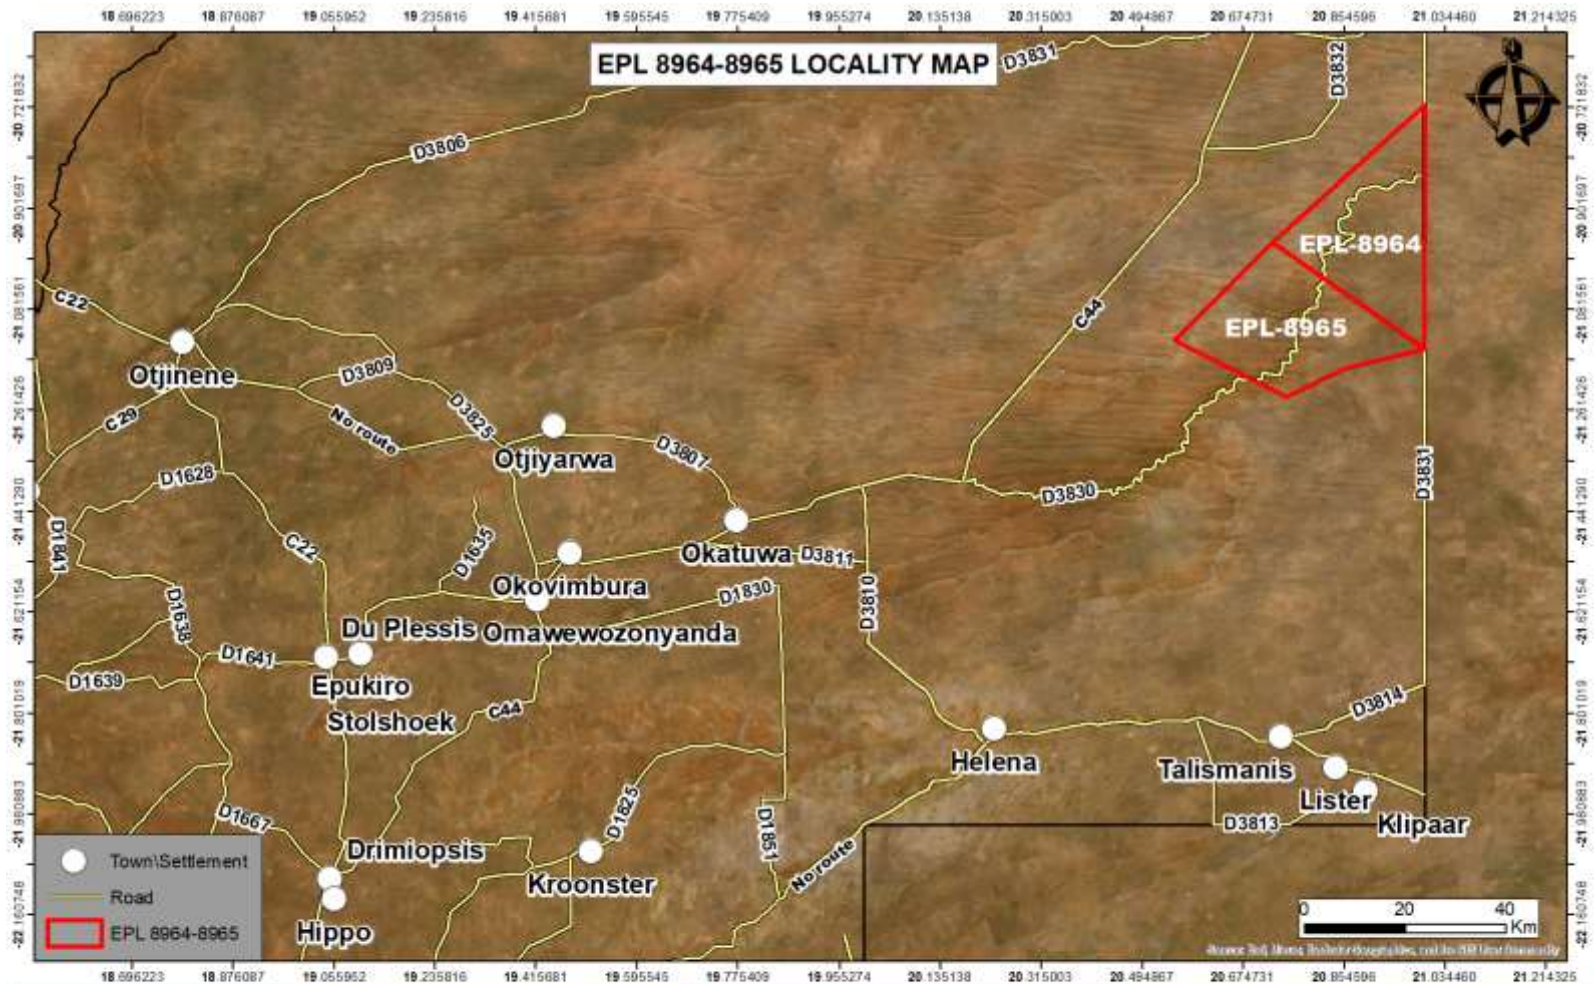

Locality Map EPL 8964 – 8965

Cartographer: SL Johannes
Production Date: March 2023

Noronex Exploration and Mining Company (Pty) Ltd
Region: Omaheke
Commodities: BRM, PM
-21.040579 , 20.840845