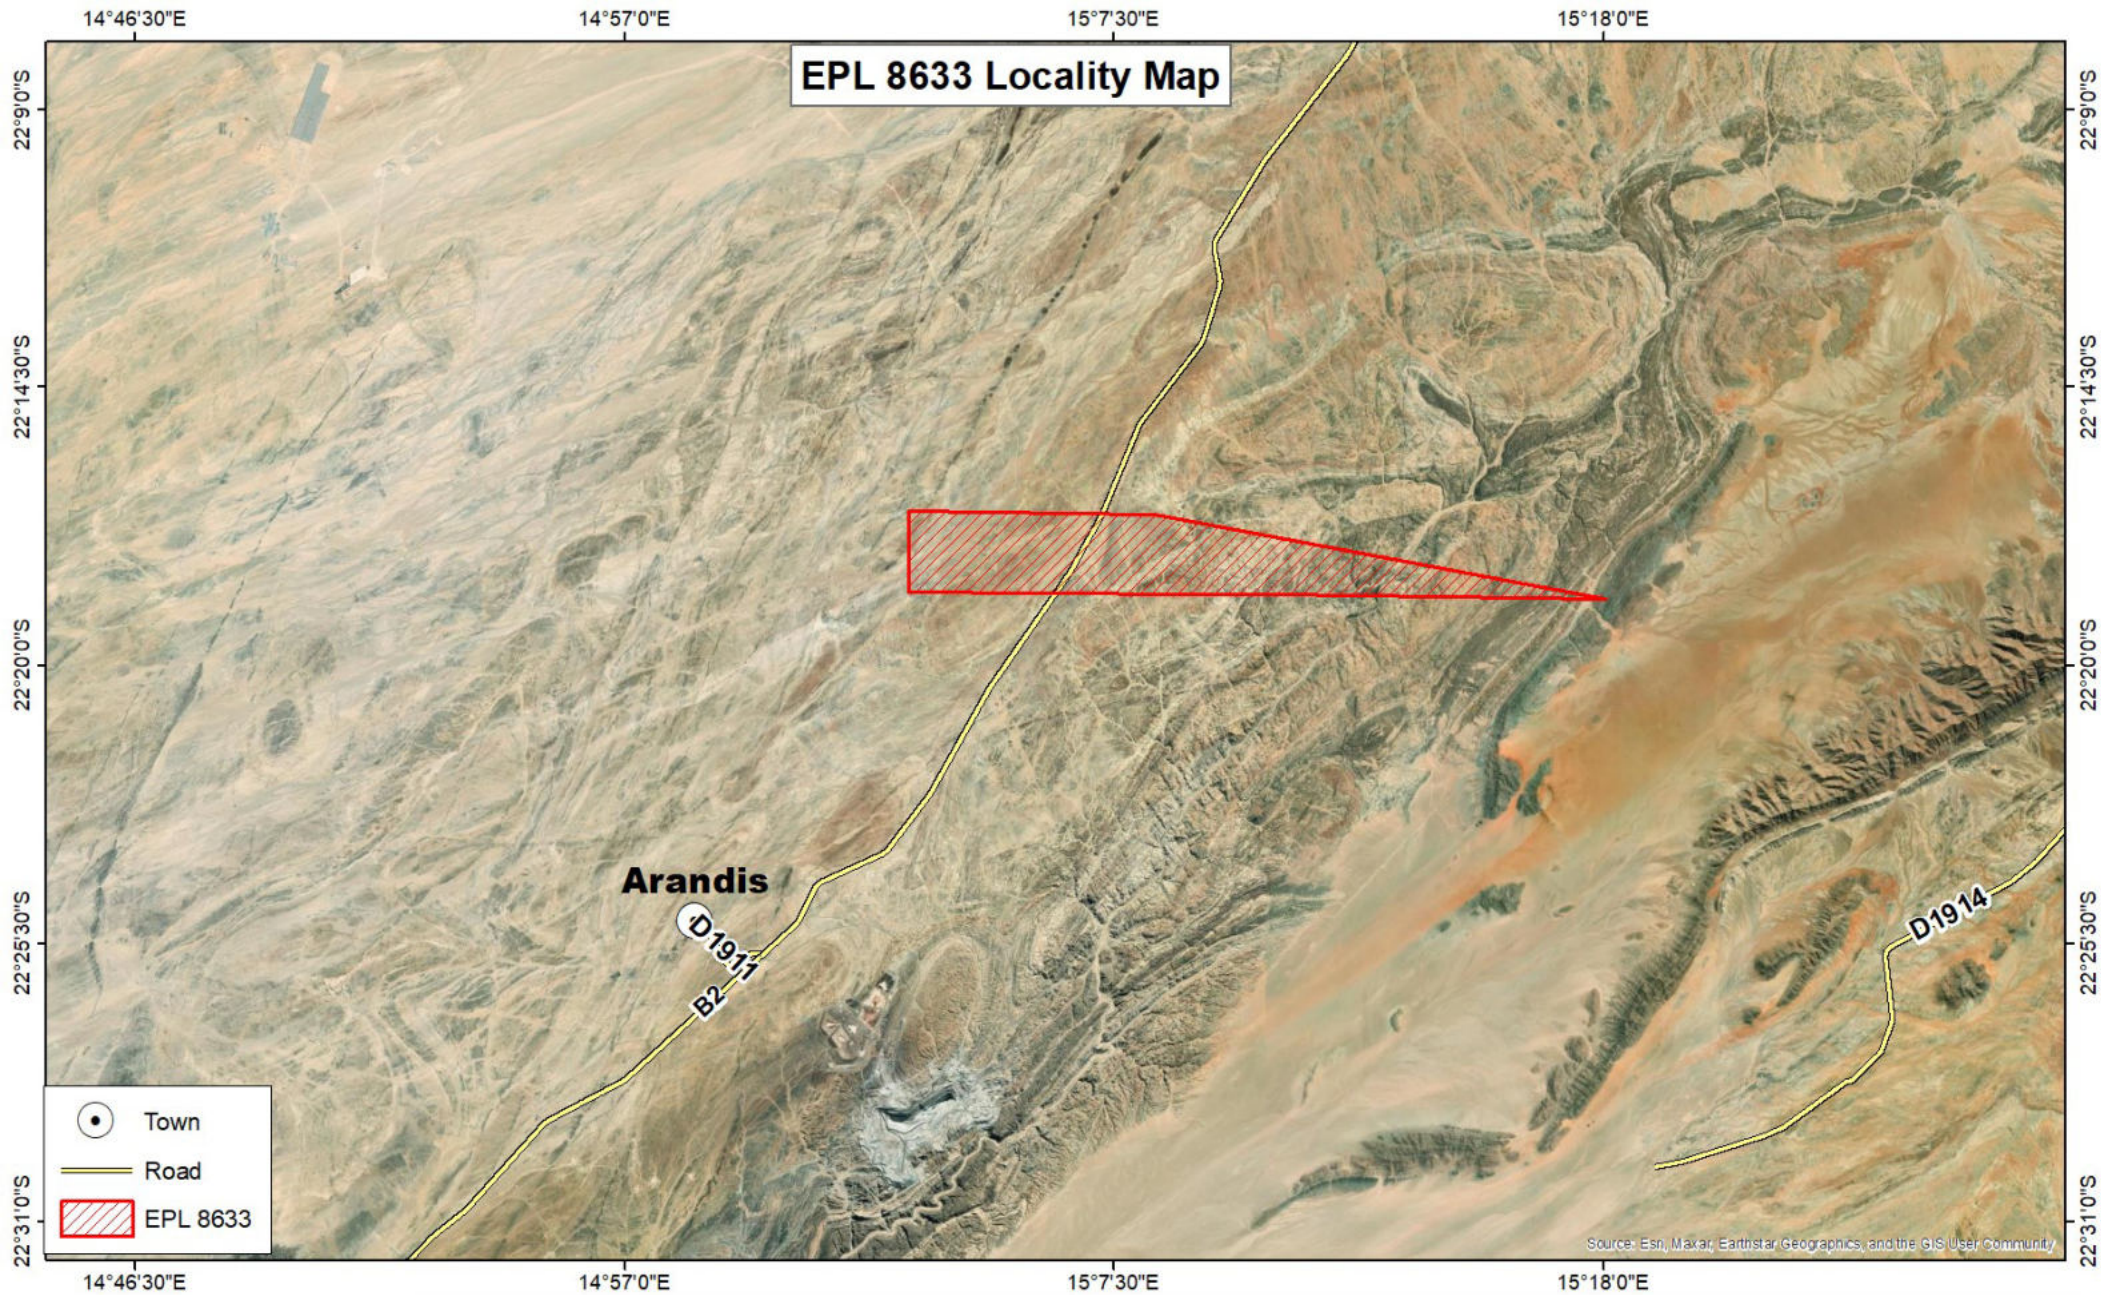

# EPL 8633 Locality Map

-  Town
-  Road
-  EPL 8633

Cartographer: SL Johannes  
Production Date: January 2023

EPL 8633  
Talyeni Investments (Pty) Ltd  
Commodities: BRM, DS, IM, PM  
Region: Hardap  
-22.295898 , 15.142046