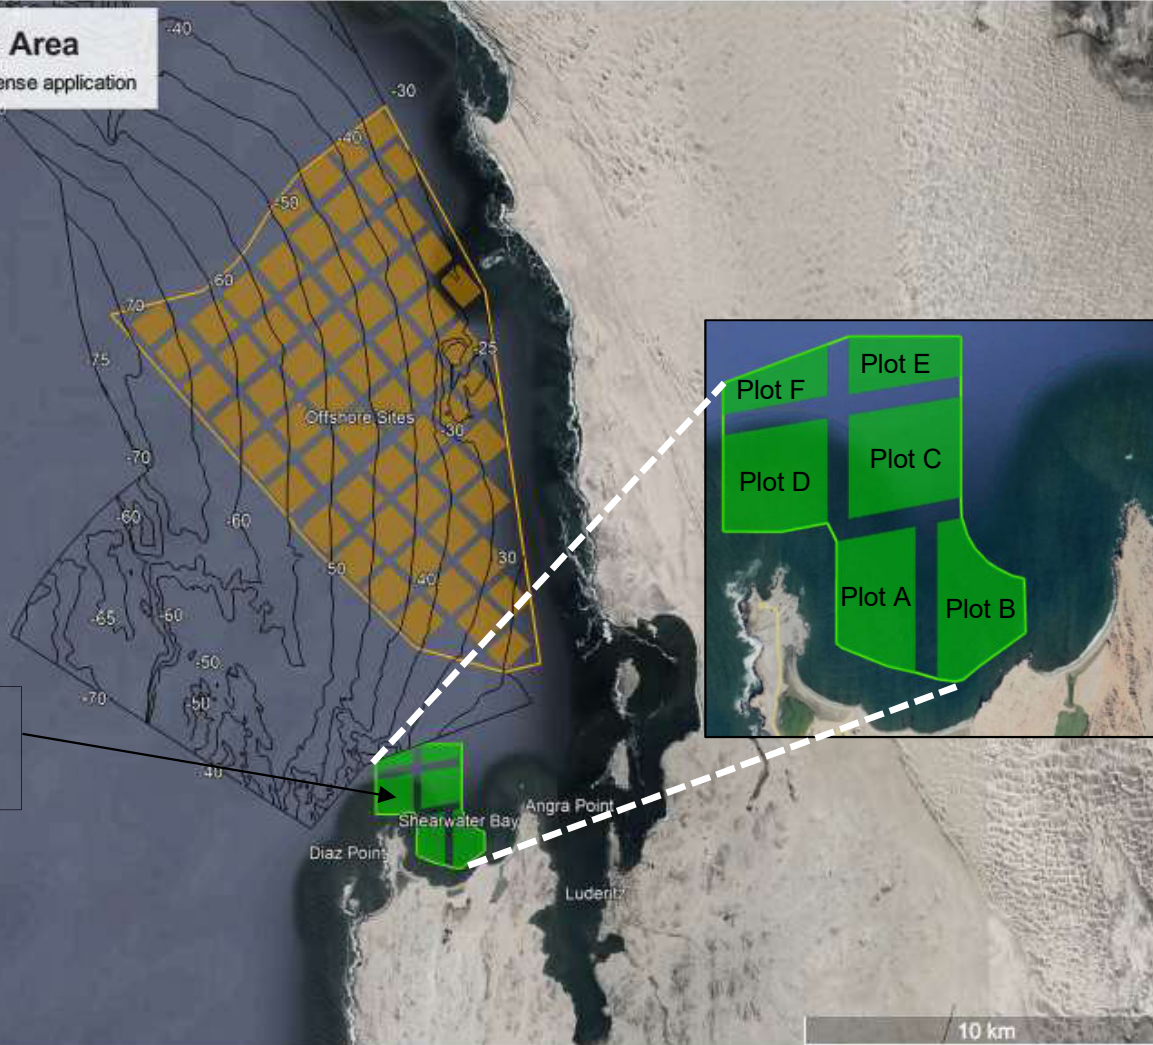

## Kelp Blue - License Area

Area submitted for commercial license application

Indicative Coordinates:  
Lat -26.624087°  
Lon 15.091547°

Google Earth

Image © 2023 Airbus  
Data SIO, NOAA, U.S. Navy, NGA, GEBCO  
Image © 2023 CNES / Airbus  
Image © 2023 Maxar Technologies

Kelp Cultivation  
Commercial Scale  
Project

### Locality Map

Client: Kelp Blue

### Legend:

-  Shearwater Bay Area
-  Boot Bay Area