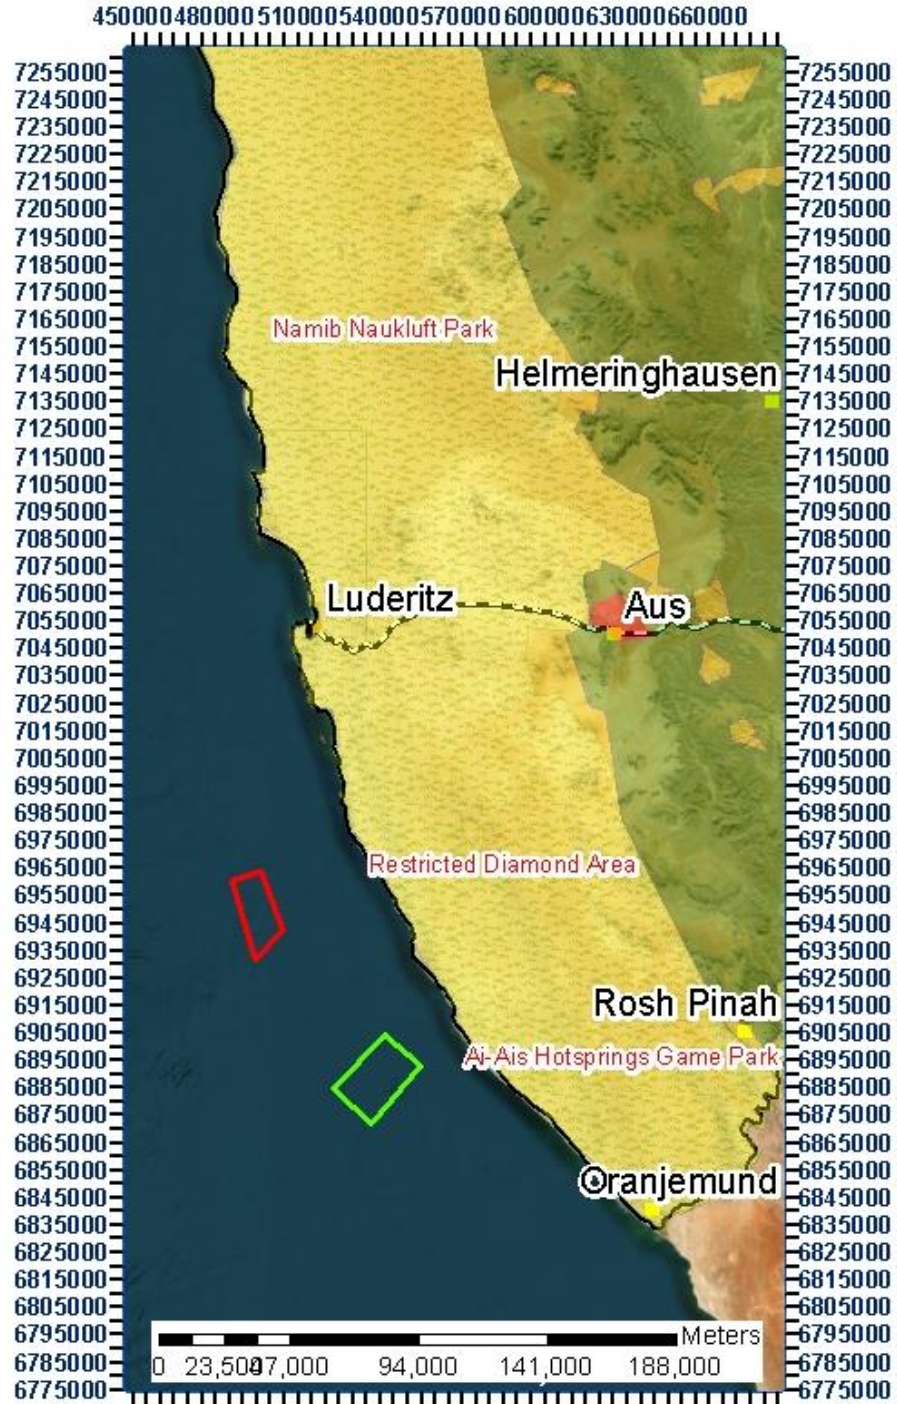

Legend

- <all other values>
- **CATEGORY**
- Central Government
- Local Government
- Private
- namibia
- EPL 8054
- EPL 7548
- towns_wgs84_utm33s
- Trunk_Road
- National_Parks