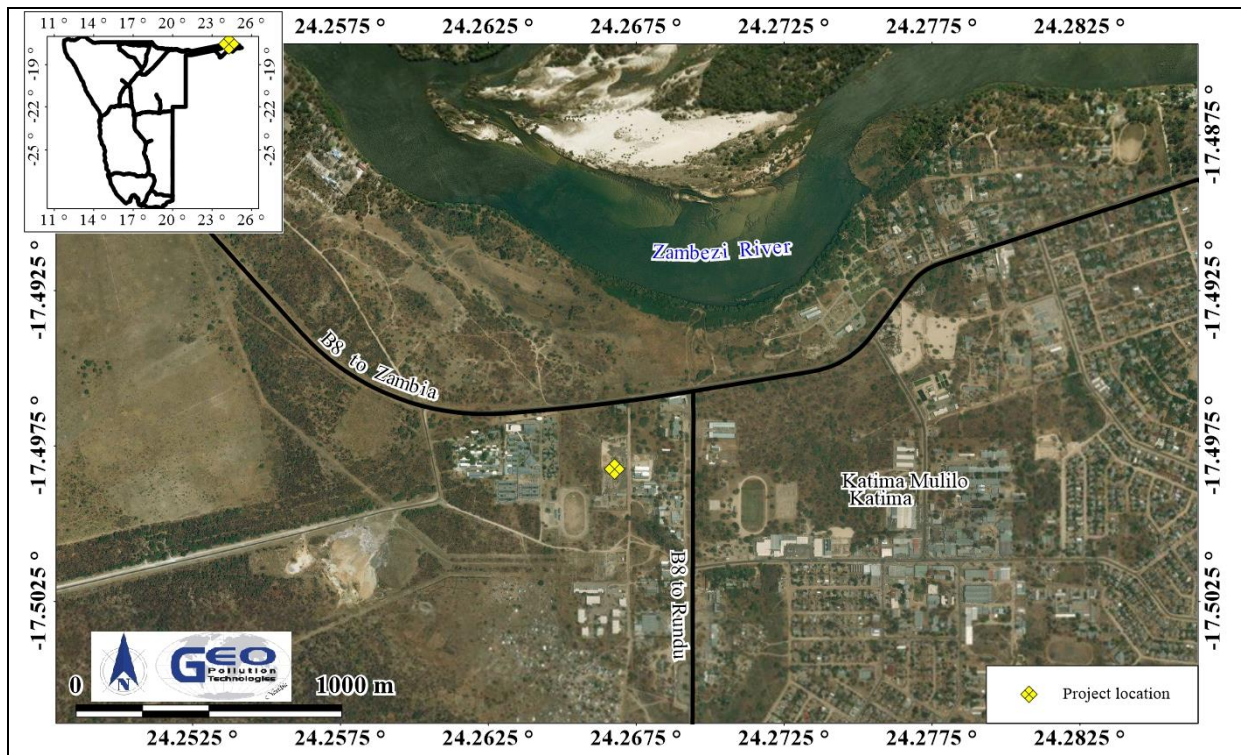

CONSTRUCTION AND OPERATIONS OF A FUEL RETAIL FACILITY AND TRUCK PORT IN KATIMA MULILO, ZAMBEZI REGION PROJECT LOCATION

Project Contact Details

Phone: +264 (0)61 257 411

Fax: +264 886 26 368

Email: gpt@thenamib.com