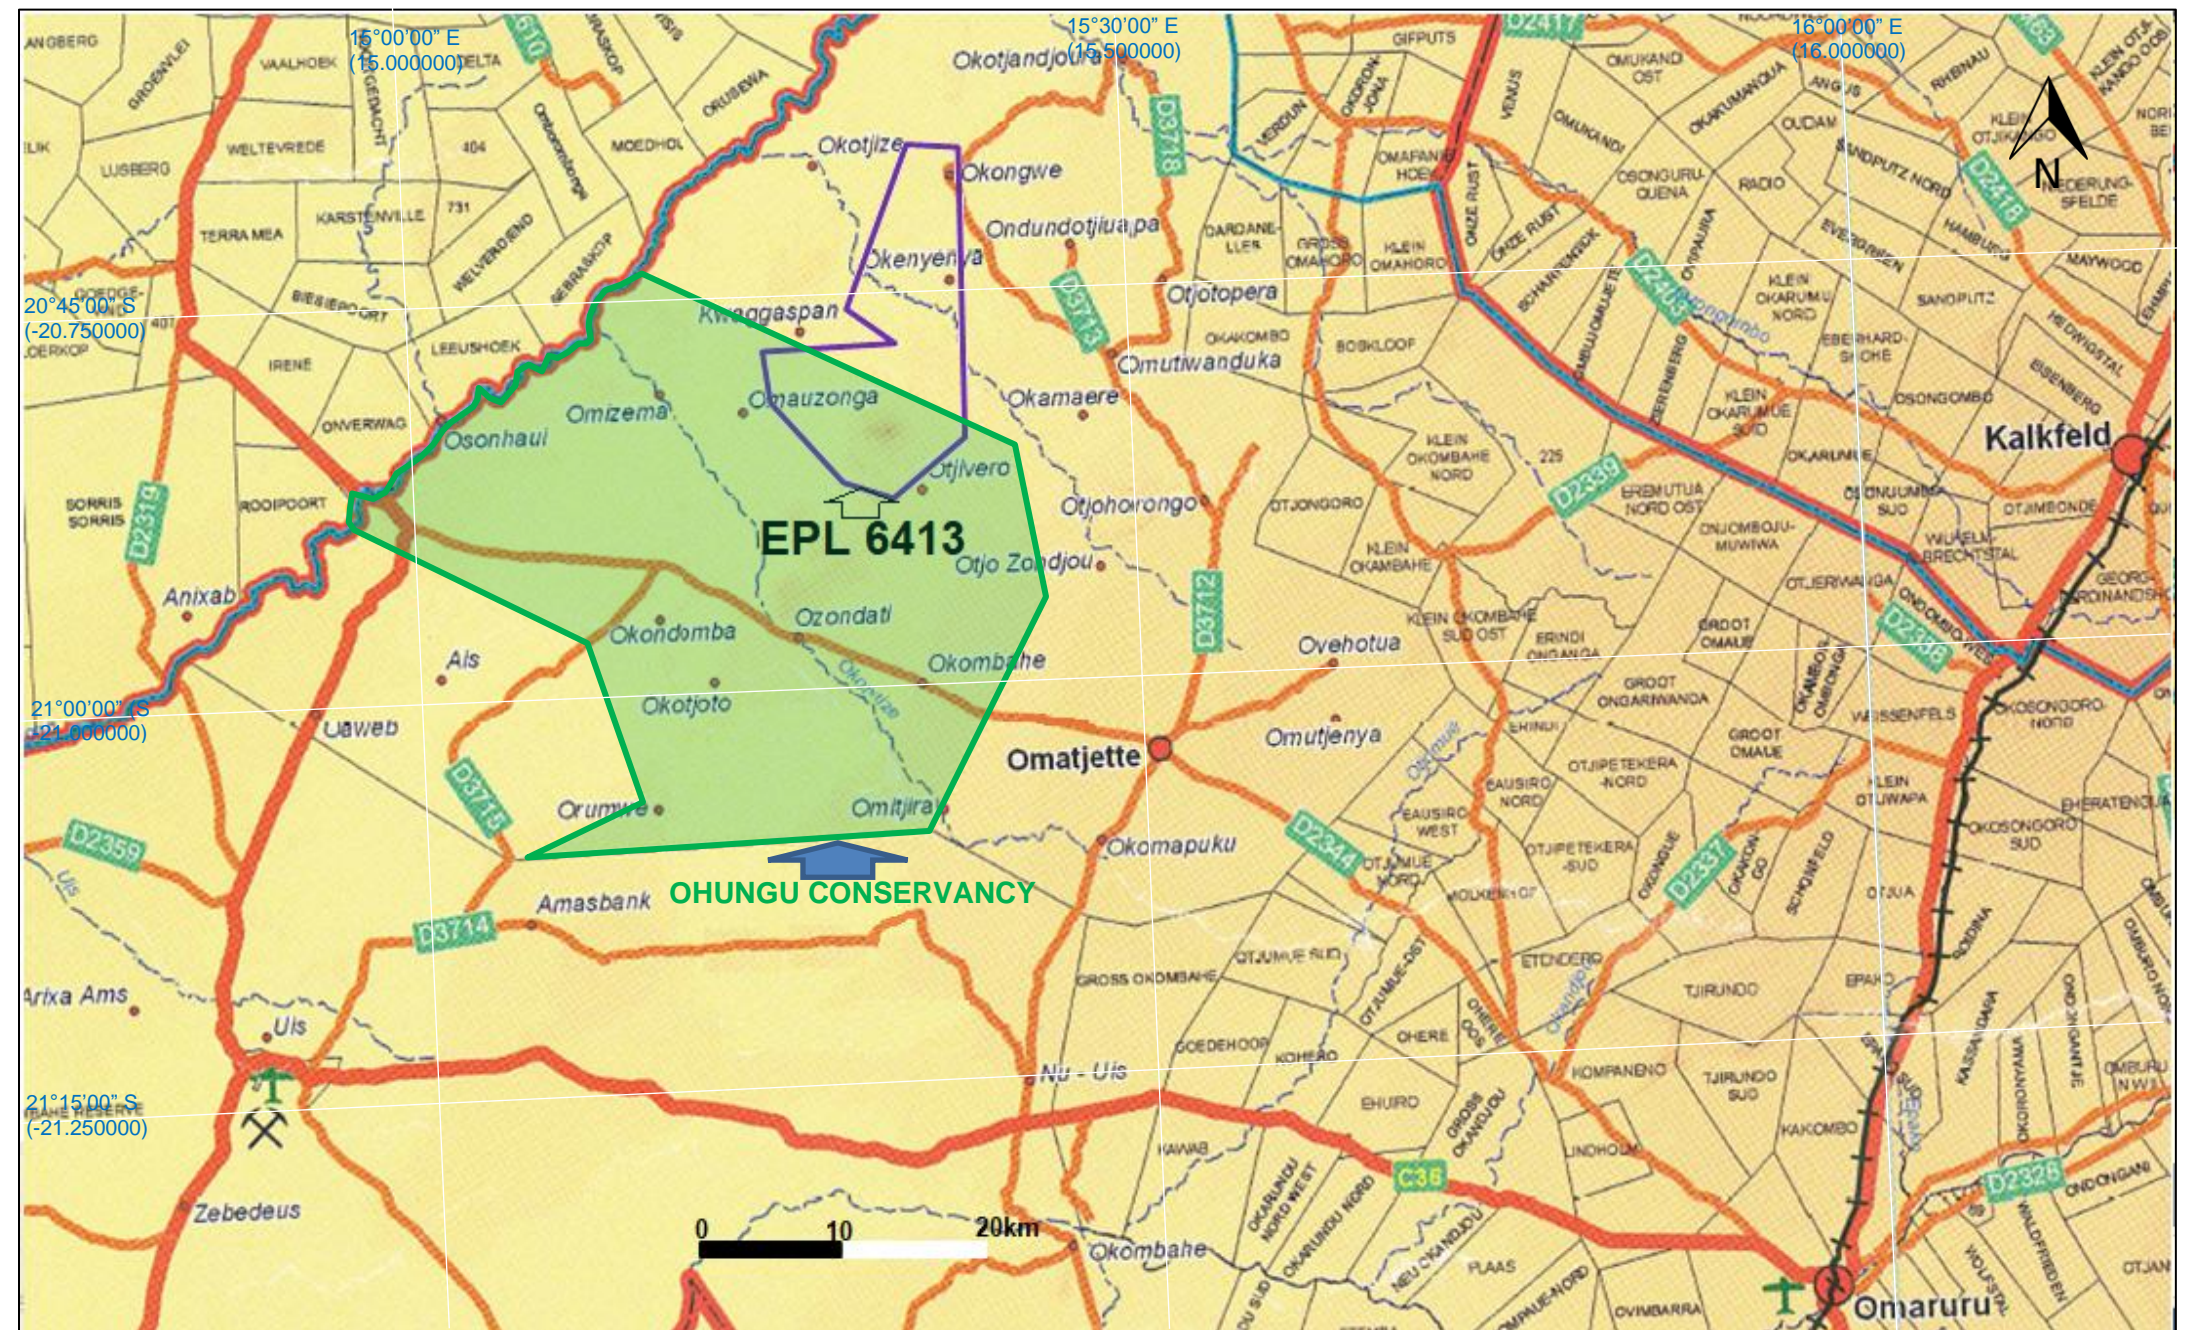

Detailed regional location of the EPL 6413 Area (Source: <http://portals.flexicadastre.com/Namibia>).

Location map showing communal land and part of the Ohungu Conservancy covered by the EPL 6413 Area (Source: Namibia 1:100000 Registration Divisions Extract).