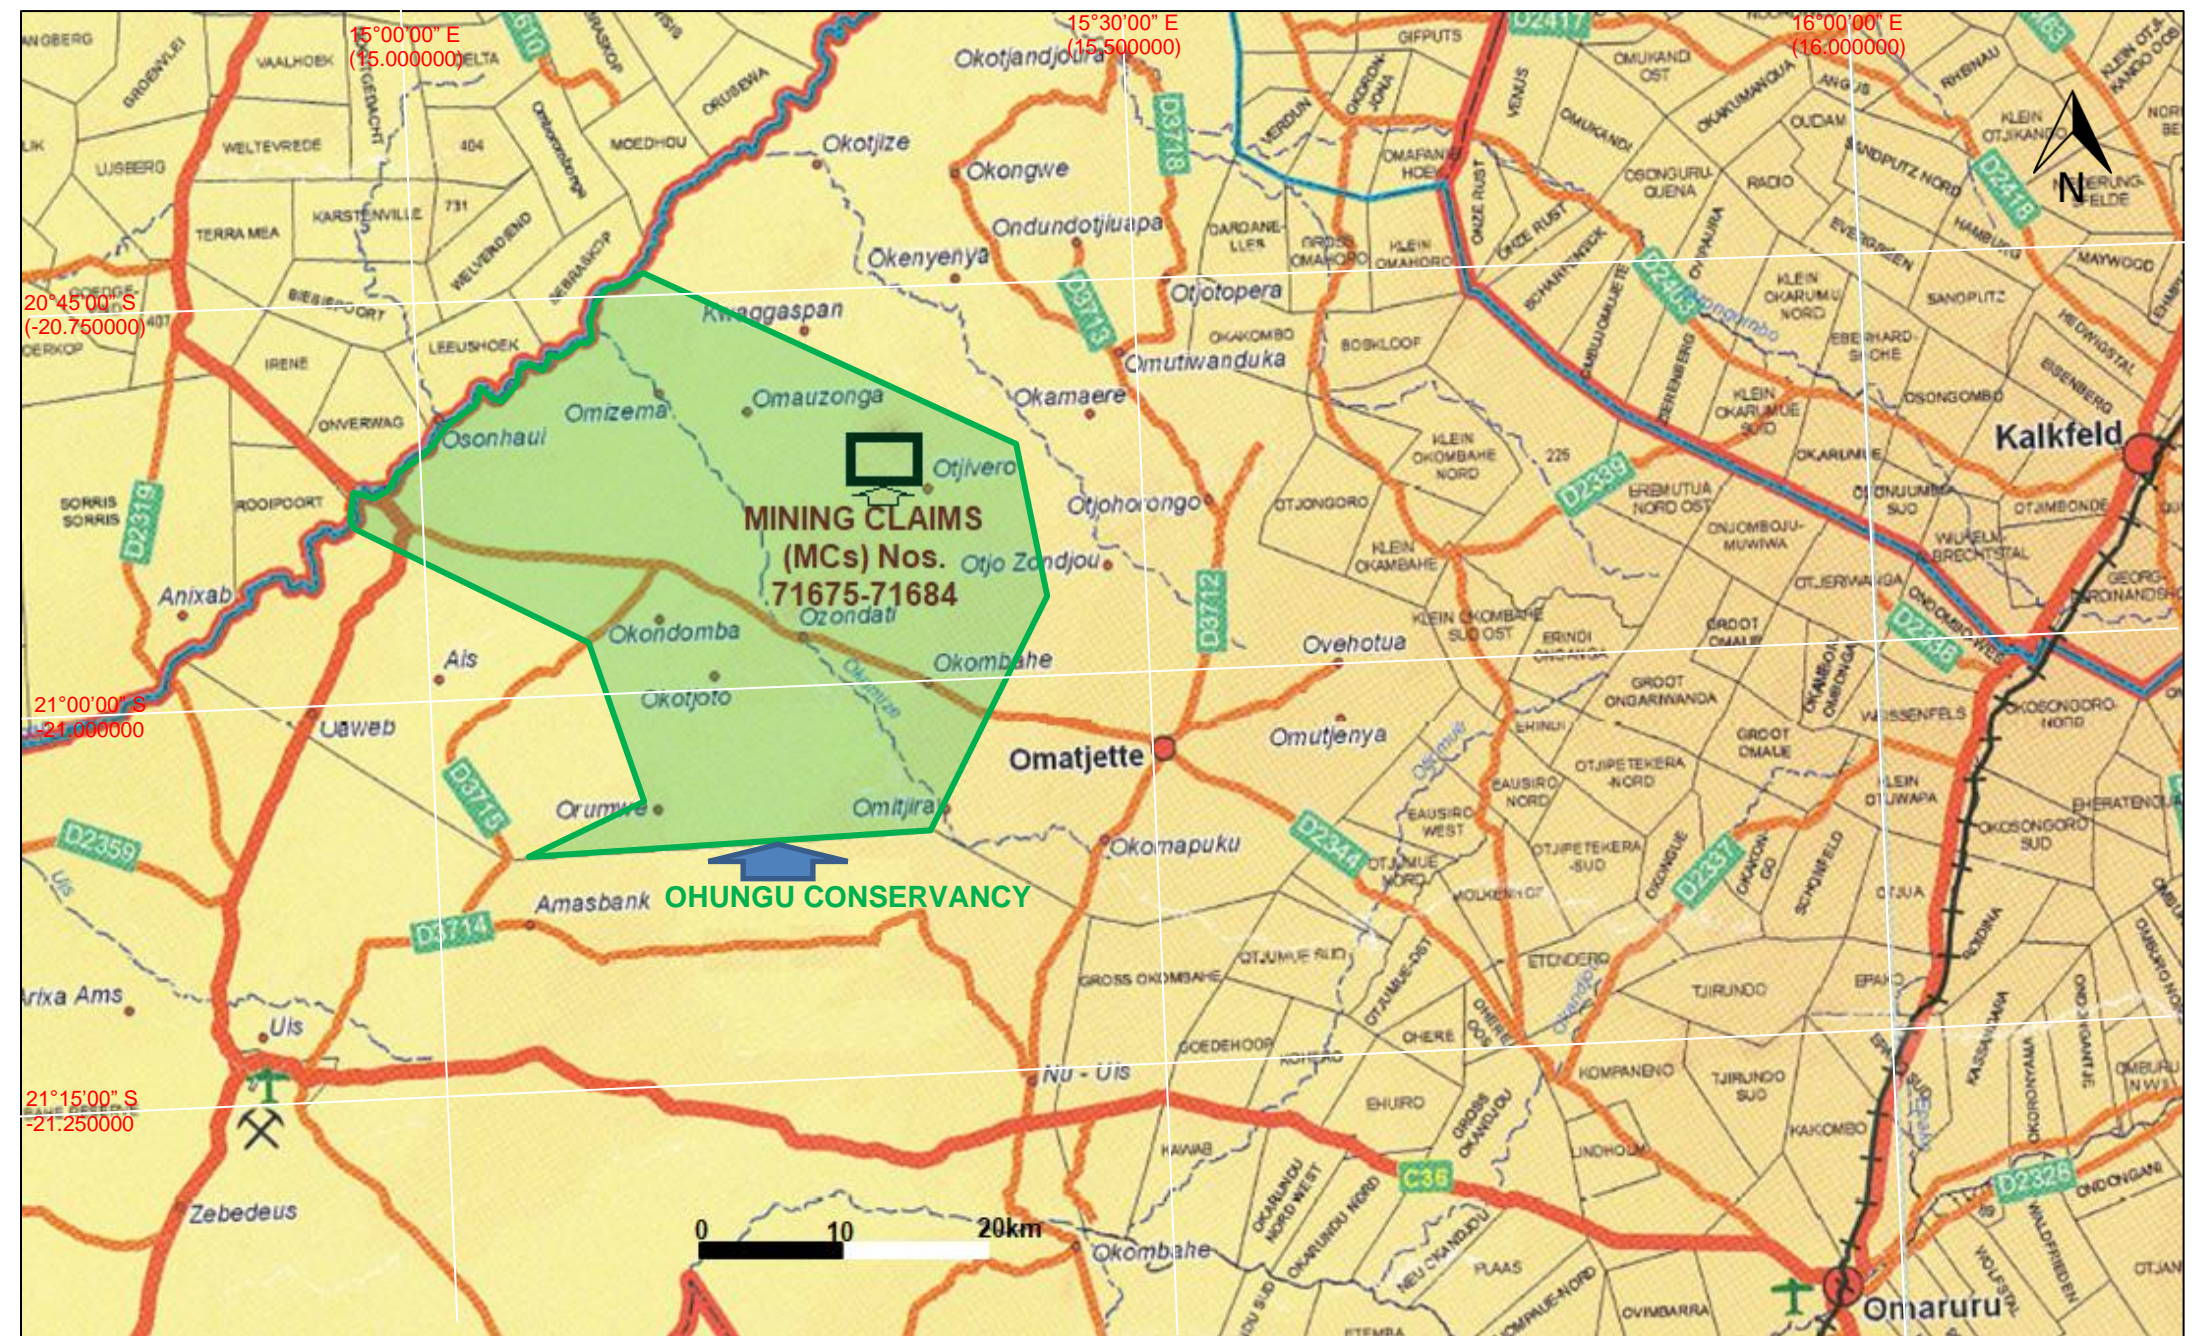

Detailed regional location of the MCs 71675-71684 Area (Source: <http://portals.flexicadastre.com/Namibia>).

Location map: Communal land and the Ohungu Conservancy covered by the MCs Nos. 71675-71684 (Source: Namibia 1:1000000 Registration Divisions Extract).