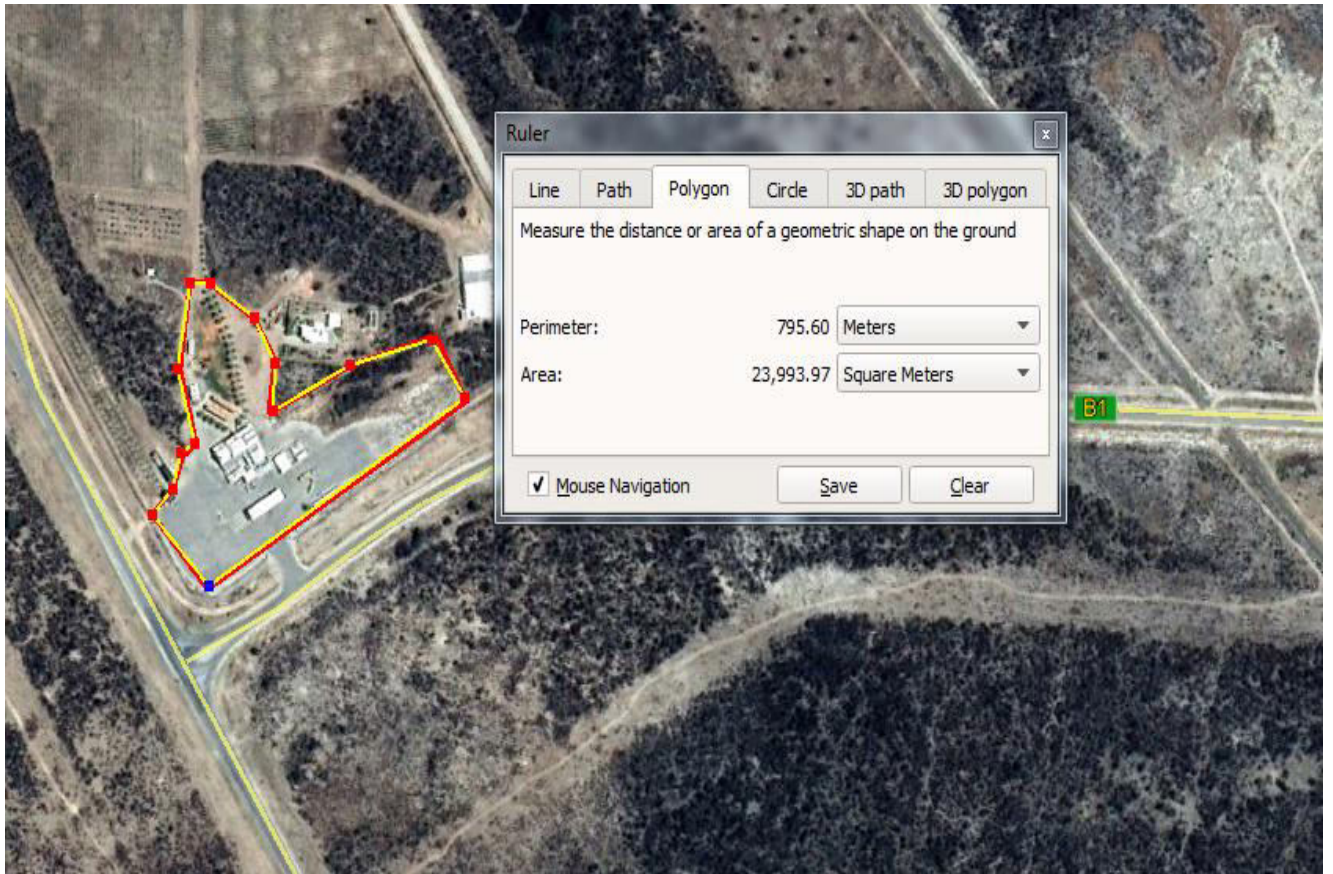

Project Area

The Farmhouse Deli filling station and associated facilities have been constructed on a parcel of land of about 24 000 square meters which is part of portion No. 74 of Farm Tsumore 761, situated within the townlands boundary of Tsumeb in the Oshikoto Region.

Figure 1: Location of Farmhouse Deli filling station and associated activities, Tsumeb, Oshikoto Region, (19° 13' 21.12"S, 17° 39' 34.33" E), HEEC, 2023.

Figure 2: Farmhouse Deli filling station and associated activities on portion No. 74 of Farm Tsumore 761, Tsumeb district, Oshikoto Region, marked area red and yellow (Google Earth Map, 2023)