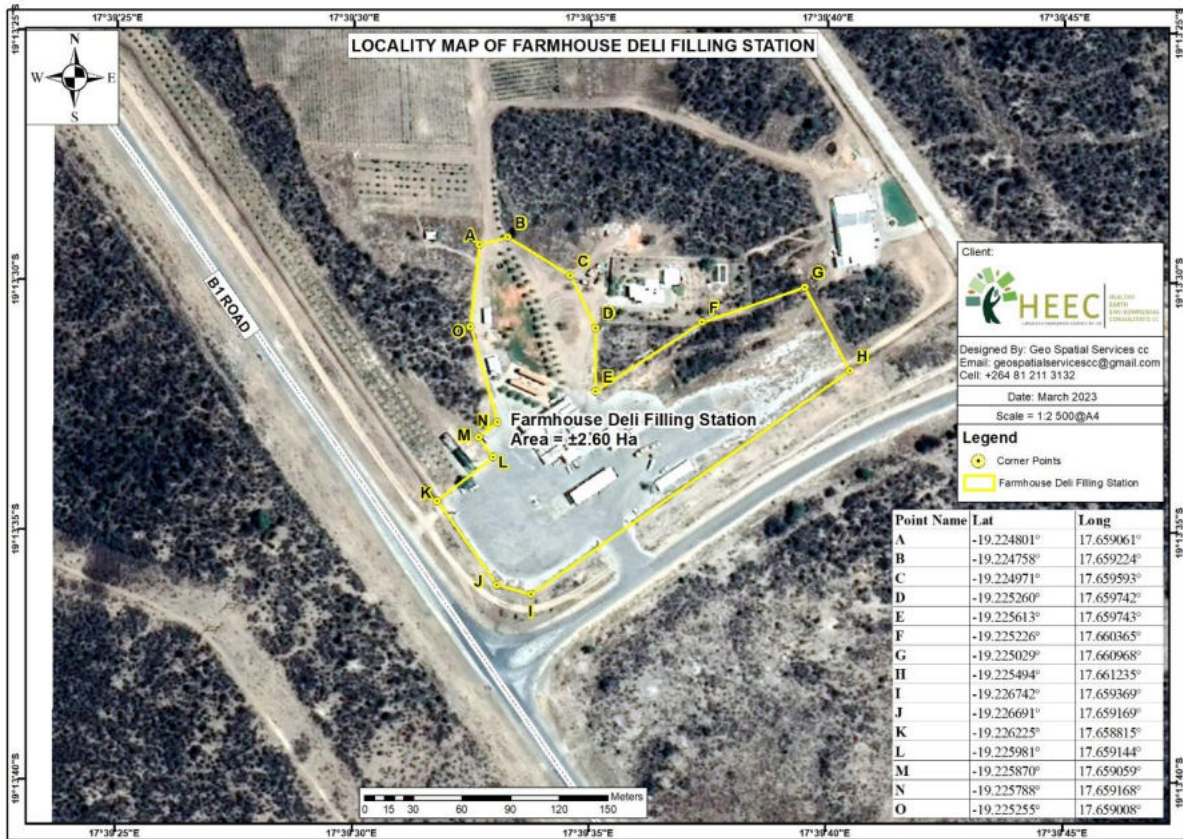

Project Area

The Farmhouse Deli filling station and associated facilities have been constructed on a parcel of land of about 24 000 square meters which is part of portion No. 74 of Farm Tsumore 761, situated within the townlands boundary of Tsumeb in the Oshikoto Region.

Figure 1: Location of Farmhouse Deli filling station and associated activities, Tsumeb, Oshikoto Region, (19° 13' 21.12"S, 17° 39' 34.33" E), HEEC, 2023.

Figure 2: Farmhouse Deli filling station and associated activities on portion No. 74 of Farm Tsumore 761, Tsumeb district, Oshikoto Region, marked area red and yellow (Google Earth Map, 2023)