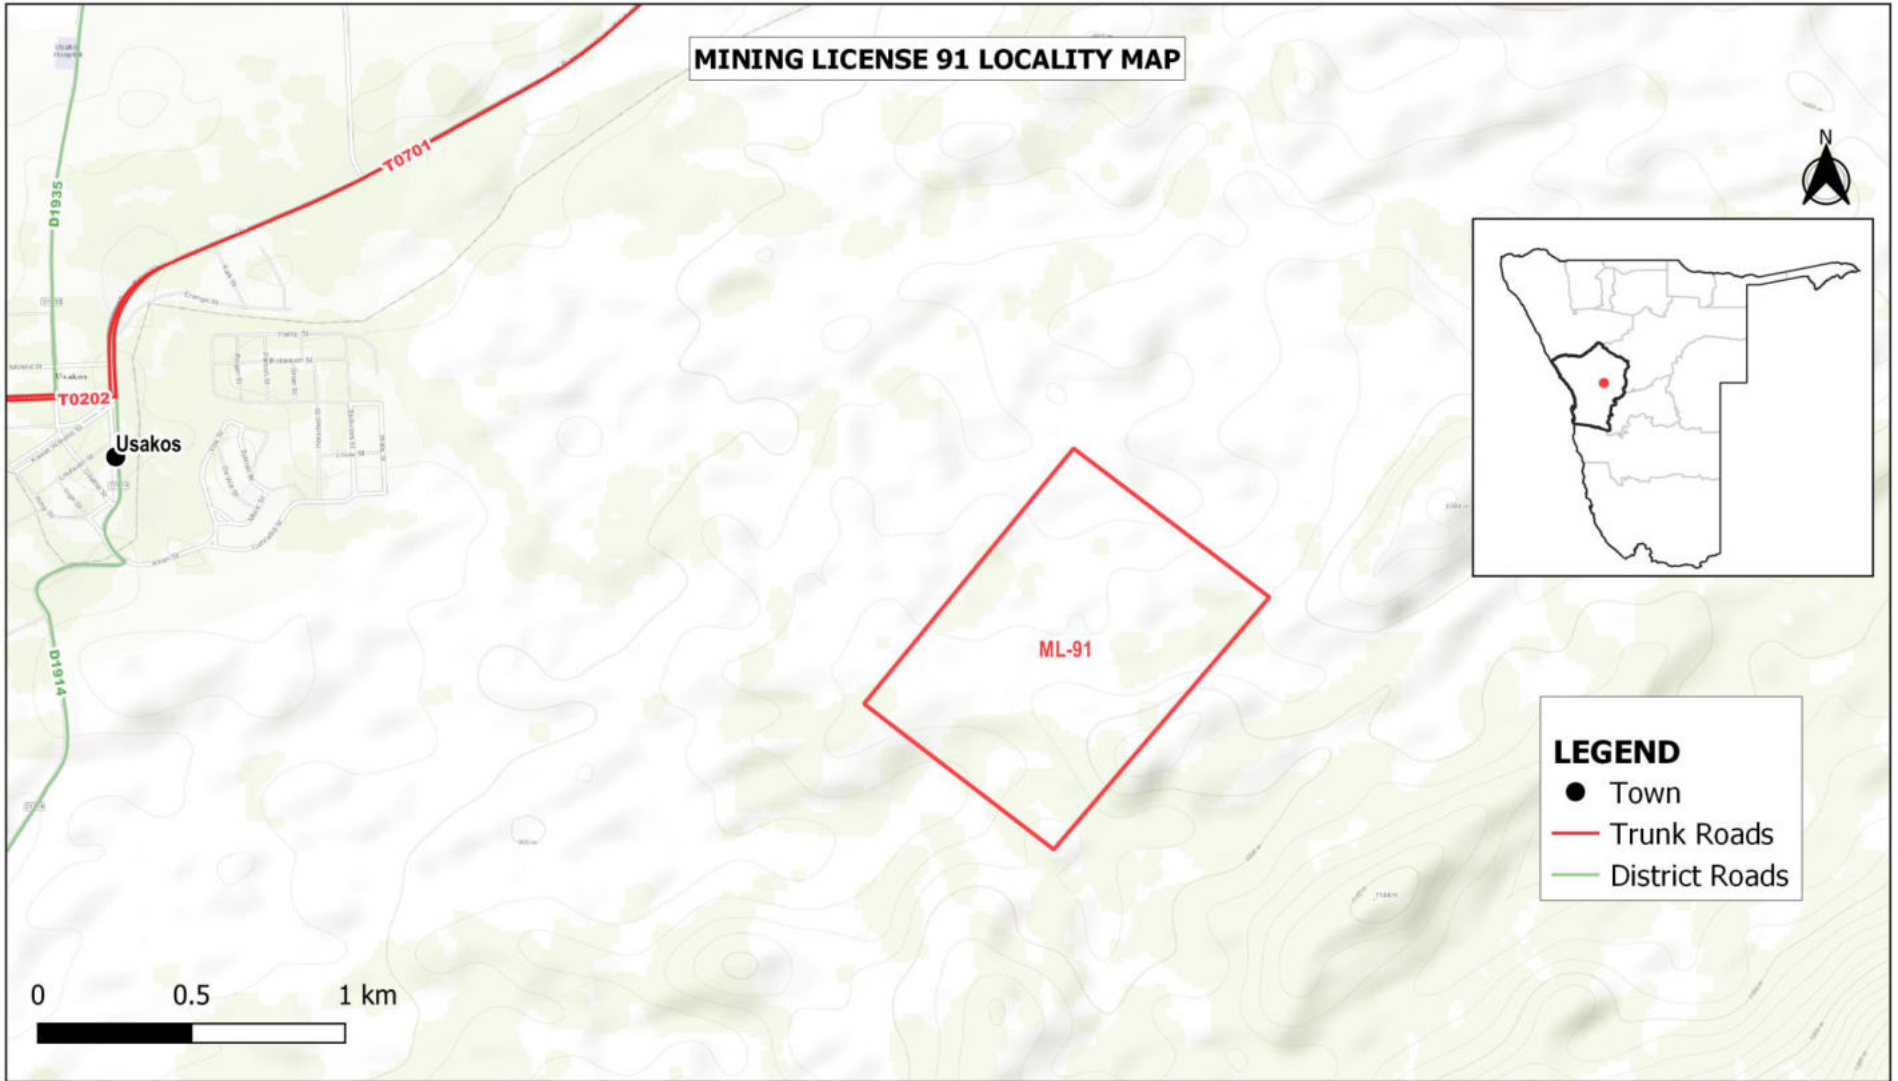

MINING LICENSE 91 LOCALITY MAP

MAP Drawn by:	A.N Nicodemus (GIS Specialist)
Date:	June 2022
Project:	ML 91 (Erongo Region)
Projection:	WGS84
Coordinates:	-22.00839 S; 15.61823 E

 **Excel Dynamic Solutions**