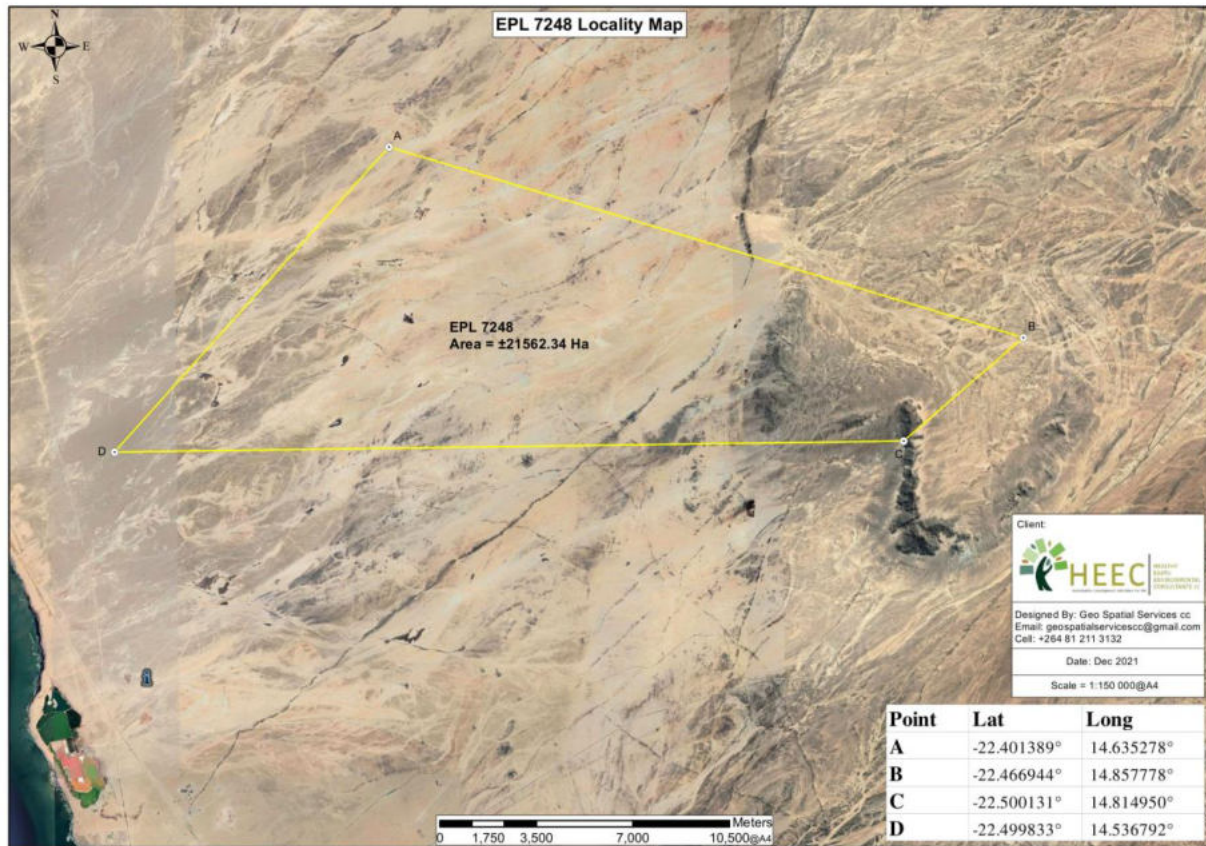

EPL 7248 Location

The proponent, intends to explore for raw lithium ore as granitic pegmatite on the EPL 7248, located about 24 kilometres south of Uis settlement in the Daureb constituency and about 18 kilometres from the eastern edge of the Brandberg Mountain in the Erongo region. The total area covered is about 21 563.4549 hectares. Refer to the locality map of EPL 7248 in Figure 1.

Figure 1: Locality map of EPL 7248(yellow quadrant), Uis, Erongo Region (HEEC, 2022)