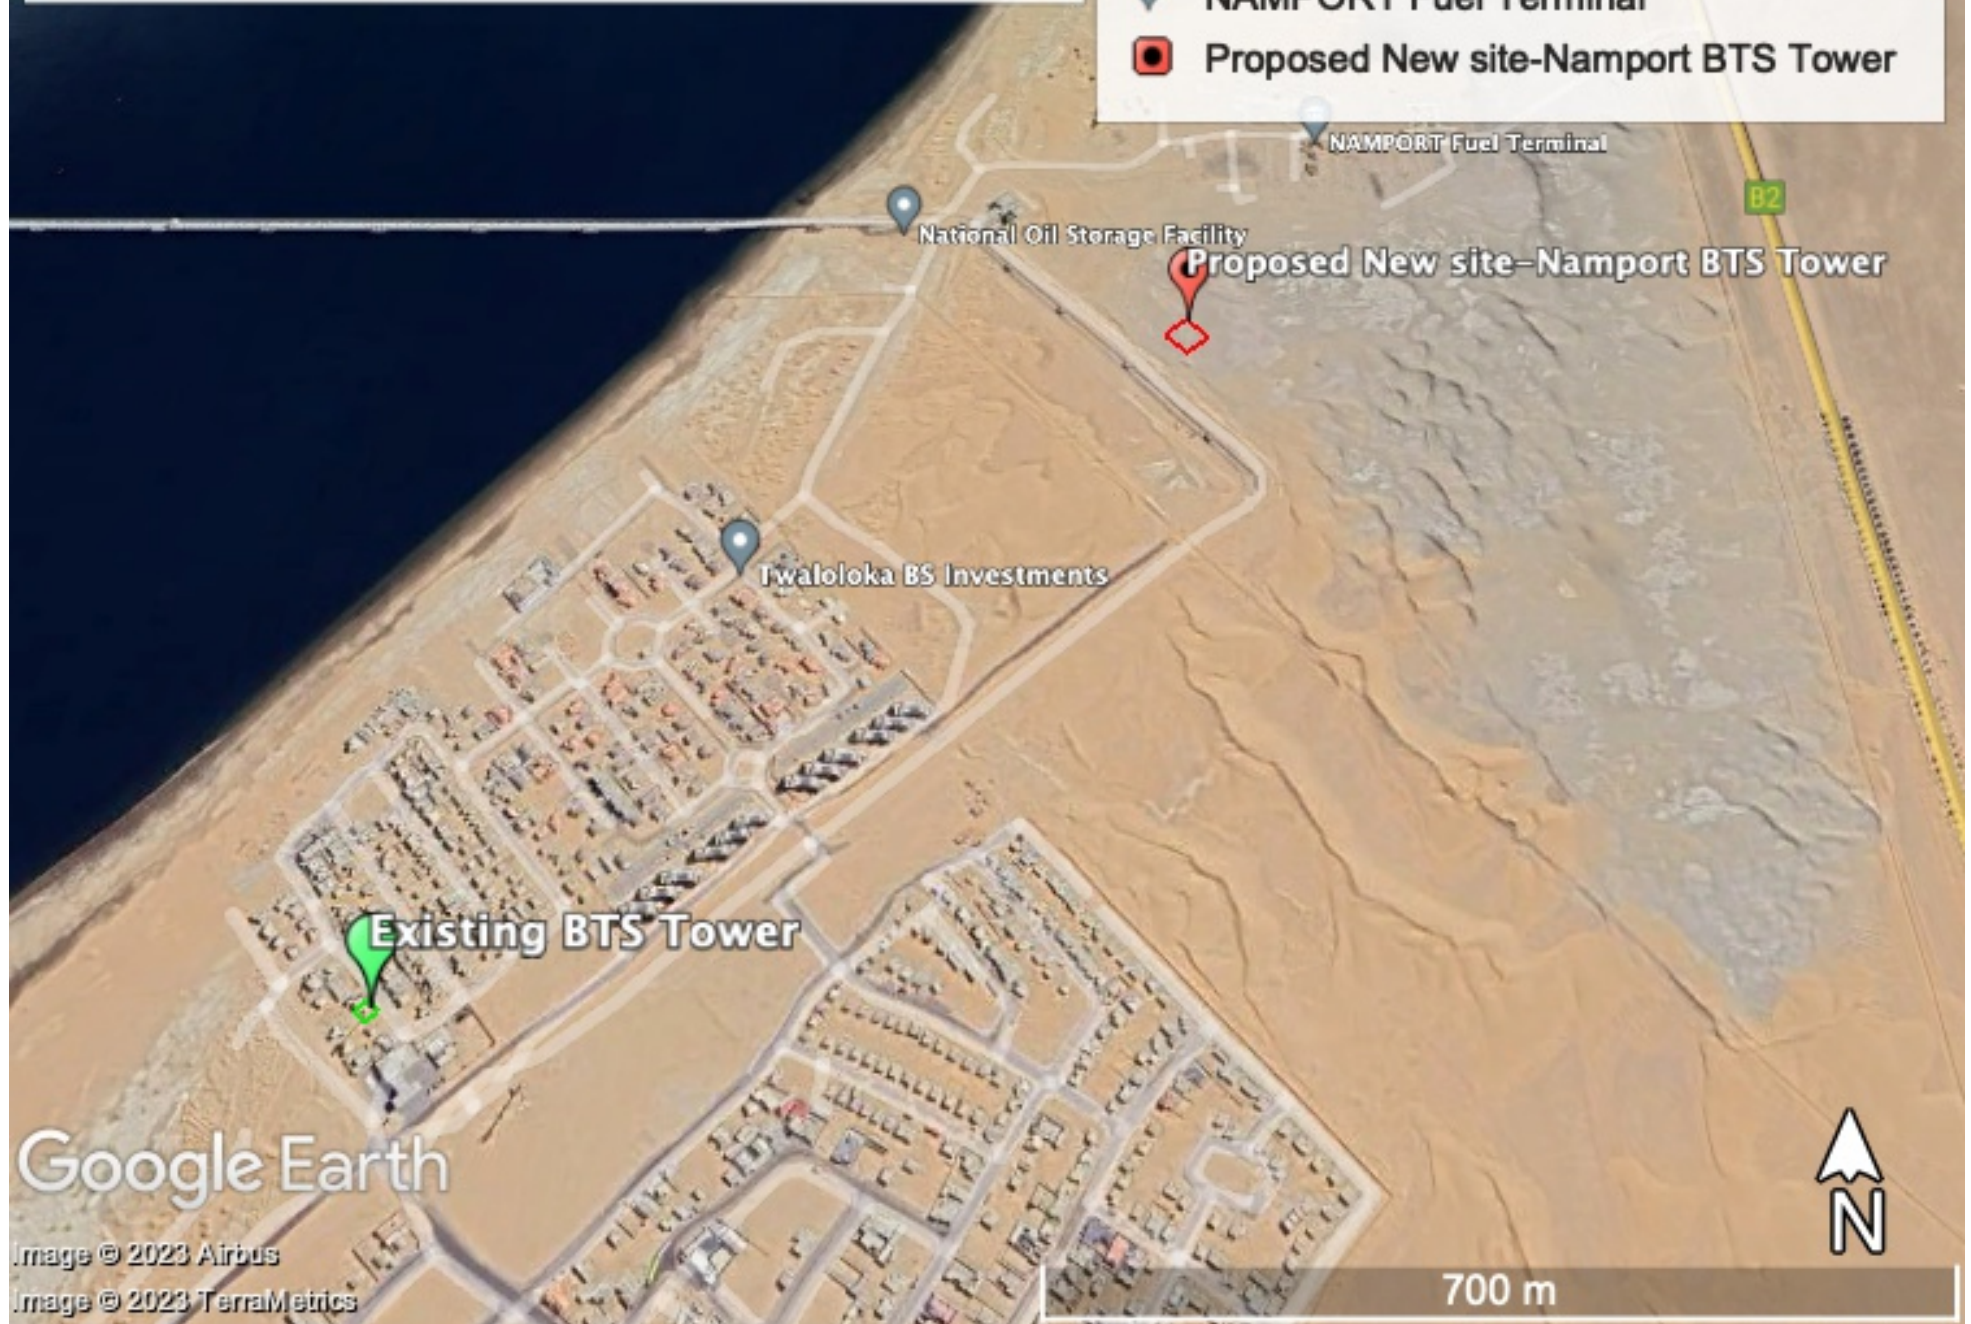

# Namport BTS Relocation-Locality

## Legend

-  Existing BTS Tower
-  NAMPORT Fuel Terminal
-  Proposed New site-Namport BTS Tower

Google Earth

Image © 2023 Airbus

Image © 2023 TerraMetrics

700 m