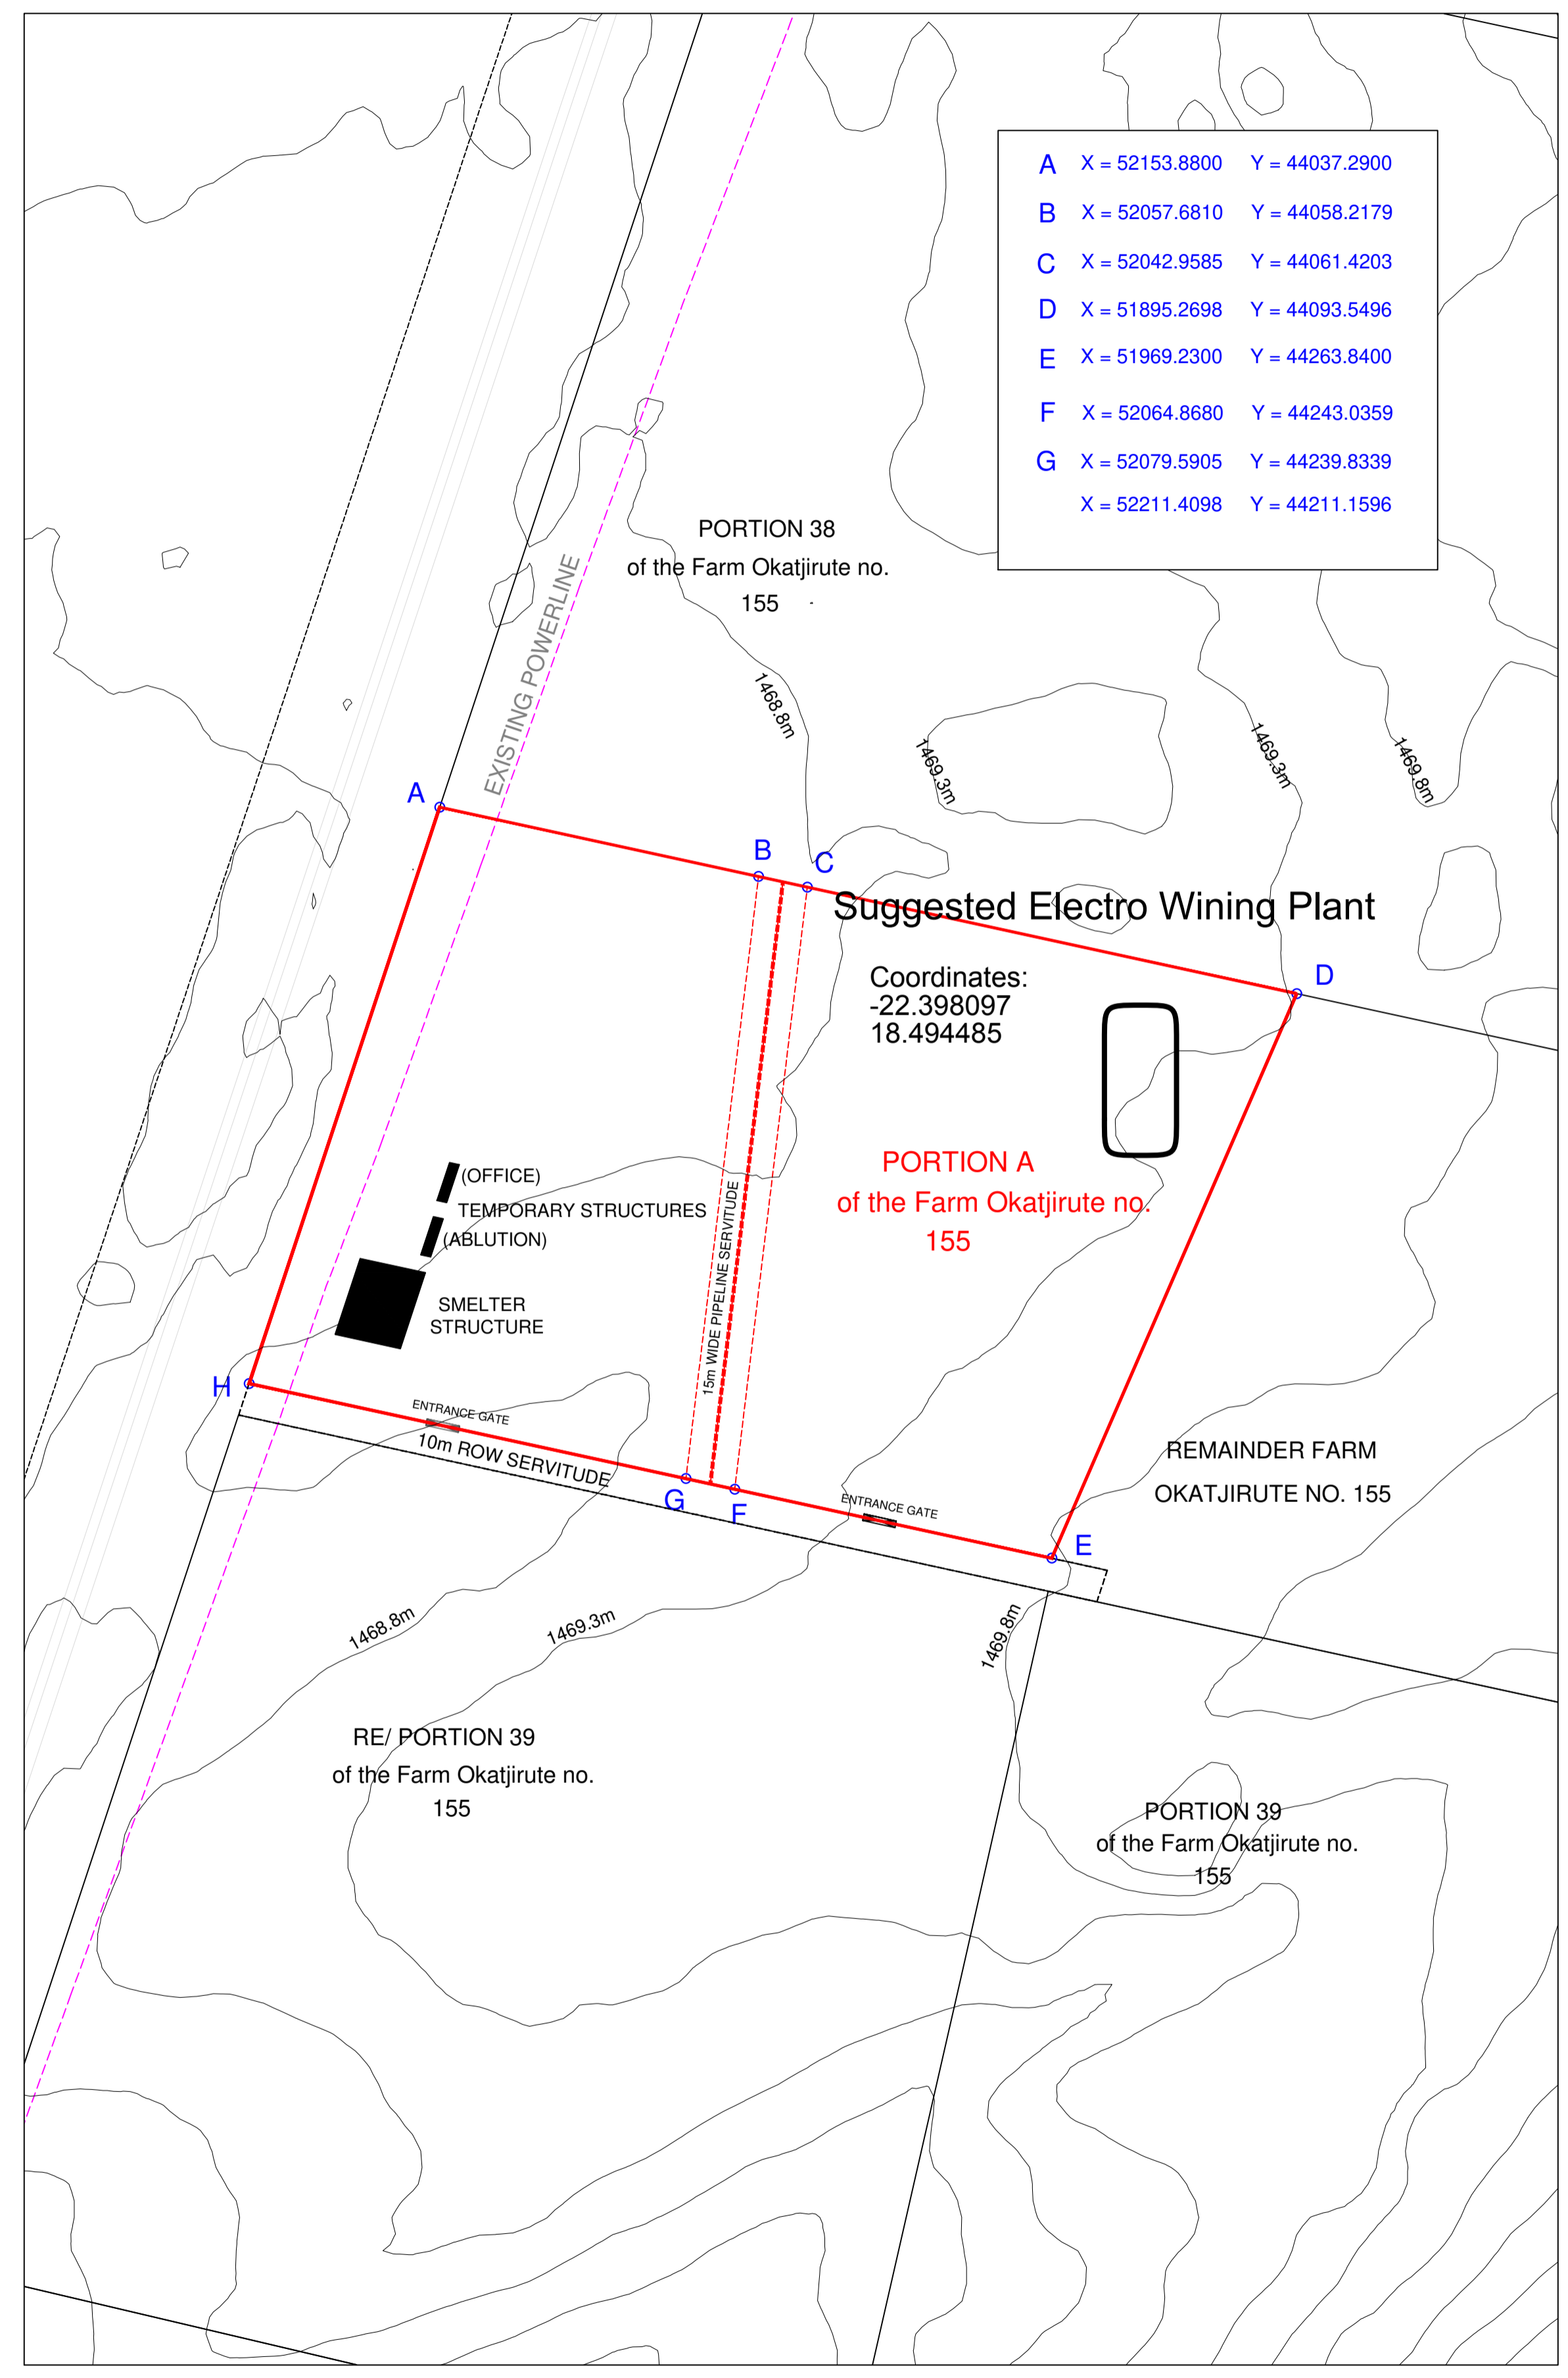

# WITVLEI

PROPOSED PORTION A  
OF FARM OKATJIRUTE No. 155  
FOR SMELTER PLANT  
NEW HORIZON INVESTMENT GROUP  
NAMIBIA

LEGEND:  
 BOUNDARY OF PORTION A  
FARM OKATJIRUTE No. 155  
 PORTION A = ± 4,6669 ha

CONTOUR INTERVALS = 50cm

Notes:  
The copyright of this drawing is reserved

PREPARED BY:

T (06) 246 761  
F (06) 246 963  
winplan@winplan.com.na  
P O Box 90761  
Klein Windhoek  
Wasserberg Park  
J. Jan Jonker Road  
Klein Windhoek

SURVEY:	
DESIGN:	WINPLAN
DRAWN:	WINPLAN
UPDATED:	DATE FEB 2021
SCALE 1 : 1500 ON A1 PAPER	DRAWING NUMBER PTN_A_OKATJIRUTE